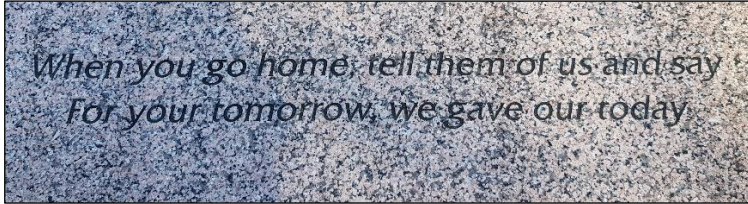

Remembrance Picture Trail - Victoria Park

Answers

Script on a granite memorial on Peace Walk.

Emblem on De Montfort Hall

Small engraving on the rock of remembrance at

B.

(extended route only)

By memorial **E.** in Welford Cemetery