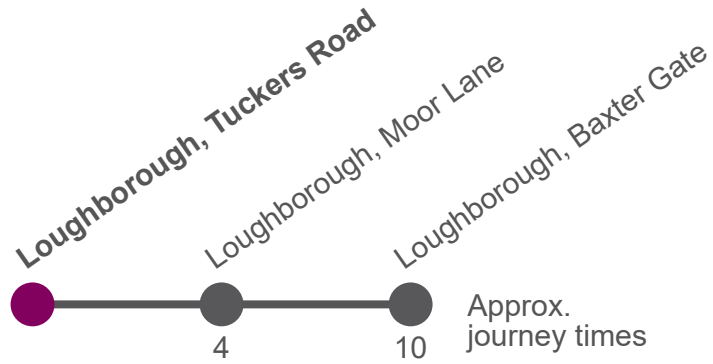

### Monday to Friday

Codes	SH							
Loughborough, Baxter Gate	0800	0900	Then at these mins past the hour	00		1600	1705	1805
Loughborough, Russell Street	0804	0904		04	until	1604	1709	1809
Loughborough, Charnwood Water	0809	0909		09		1609	1714	1814

### Saturday

Loughborough, Baxter Gate	0800	Then at these mins past the hour	00		1600	1705	1805
Loughborough, Russell Street	0804		04	until	1604	1709	1809
Loughborough, Charnwood Water	0809		09		1609	1714	1814

### Monday to Friday

Codes	SH							
Loughborough, Charnwood Water	0810	0910	Then at these mins past the hour	10		1610	1715	1815
Loughborough, Russell Street	0814	0914		14	until	1614	1719	1819
Loughborough, Baxter Gate	0820	0920		20		1620	1725	1825

### Saturday

Loughborough, Charnwood Water	0810	Then at these mins past the hour	10		1610	1715	1815
Loughborough, Russell Street	0814		14	until	1614	1719	1819
Loughborough, Baxter Gate	0820		20		1620	1725	1825