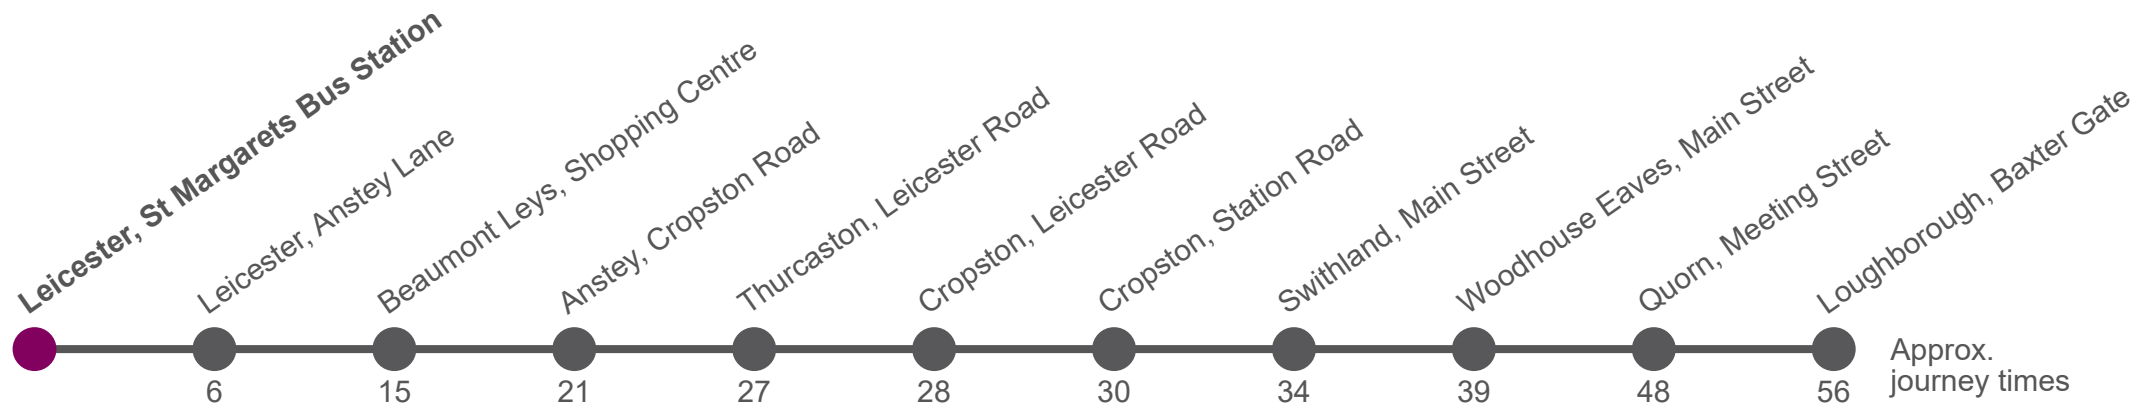

154

Leicester - Loughborough via Leicester - Loughborough

Effective from: 16/04/2023

Centrebus

Monday to Friday

Codes	SH	Sch										
Leicester, St Margaret's Bus Station	...	...	0920	1025	1125	1225	1325	1425	1535	1645	1800	
Leicester, Avebury Avenue	...	...	0926	1031	1131	1231	1331	1431	1541	1653	1807	
Beaumont Leys, Beaumont Centre	0650	0745	0740	0935	1040	1140	1240	1340	1442	1552	1705	1818
Anstey, Indian Restaurant	0655	0750	0750	0940	1045	1145	1245	1345	1447	1557	1712	1826
Thurcaston, The Wheatsheaf	0700	0755	0756	0947	1051	1151	1251	1351	1453	1603	1718	1832
Thurcaston, The Wheatsheaf	0700	0755	0756	0947	1054	1151	1254	1351	1455	1604	1718	1832
Cropston, Latimer Road	0701	0756	0757	0948	1055	1152	1255	1352	1456	1605	1719	1833
Cropston, Bradgate Arms	0703	0759	0800	0950		1154		1354		1607	1721	1834
Swithland, Village Hall	0707	0804	0805	0955	1059	1159	1259	1359	1501	1612	1726	1838
Woodhouse Eaves, Pear Tree	0711	0808	0811	1000	1104	1204	1304	1404	1506	1617	1731	1842
Quorn, War Memorial	0719	0816	0823	1010	1113	1213	1313	1413	1516	1628	1742	1850
Loughborough, Baxter Gate	0726	0830	0840	1018	1120	1220	1320	1420	1525	1638	1750	1858

Sch Operates on Leicester & Leicestershire schooldays

SH Operates on Leicester & Leicestershire school holidays