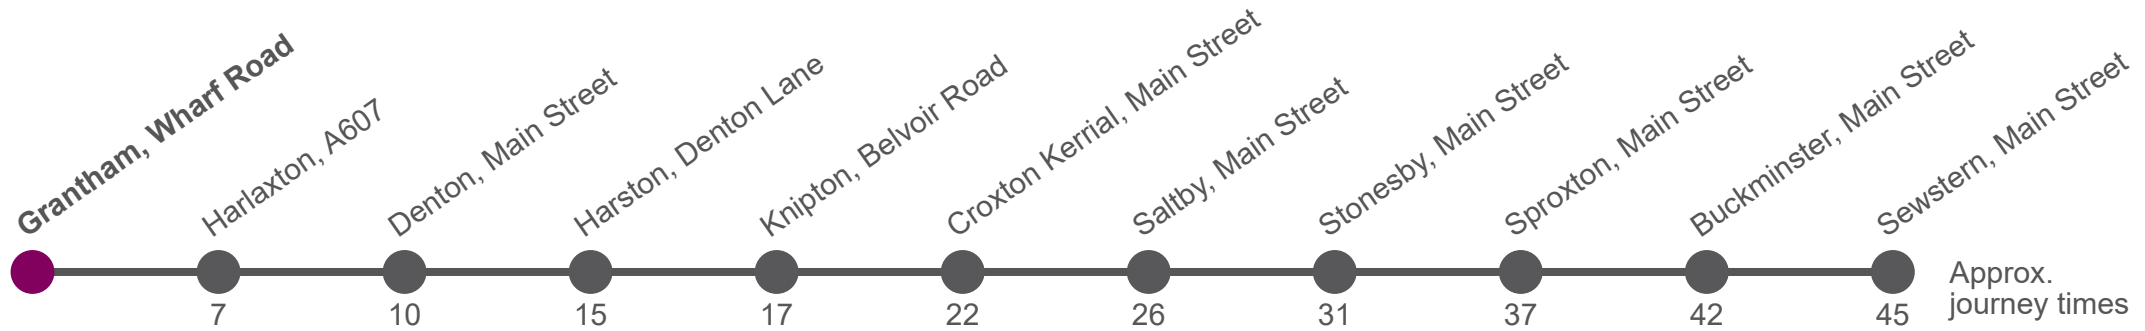

LSch Operates on Lincolnshire schooldays

LSH Operates on Lincolnshire school holidays

55

Melton Mowbray - Grantham via Melton Mowbray - Grantham

Effective from: 28/08/2022

Centrebus

Saturday

Melton Mowbray, Windsor Street	...	0945	...
Saxby, Field Road	0714	0952	...
Garthorpe, Grange Farm	0716	0954	...
Coston, St Andrew's Church	0718	0956	...
Buckminster, Post Office	0723	1001	...
Sewstern, Old Manor Farm	0726	1004	1350
Buckminster, Tollemache Arms	0729	1007	1353
Sproxtun, School Hill	0734	1012	1358
Stonesby, The Green	0740	1018	1404
Saltby, School	0745	1023	1409
Croxton Kerrial, Middle Street	0749	1027	1413
Knipton, Main Street	0754	1032	1418
Harston, Woolsthorpe Lane	0756	1034	1420
Denton, Hungate Road	0801	1039	1425
Harlaxton, Gregory Arms Ph	0804	1042	1428
Grantham, Bus Station	0811	1049	1435

LSch Operates on Lincolnshire schooldays
 LSH Operates on Lincolnshire school holidays

55

Grantham - Melton Mowbray via Grantham - Melton Mowbray

Effective from: 28/08/2022

Centrebus

Saturday

Grantham, Bus Station	1300	1605	1745
Harlaxton, Gregory Arms Ph	1307	1612	1752
Denton, Hungate Road	1310	1615	1755
Harston, Woolsthorpe Lane	1315	1620	1800
Knipton, Main Street	1317	1622	1802
Croxton Kerrial, Middle Street	1322	1627	1807
Saltby, School	1326	1631	1811
Stonesby, The Green	1331	1636	1816
Sproxton, School Hill	1337	1642	1822
Buckminster, Post Office	1342	1647	1827
Sewstern, Old Manor Farm	1345	1650	1830
Buckminster, Tollemache Arms	1833
Coston, St Andrew's Church	1839
Garthorpe, Grange Farm	1841
Saxby, Field Road	1844