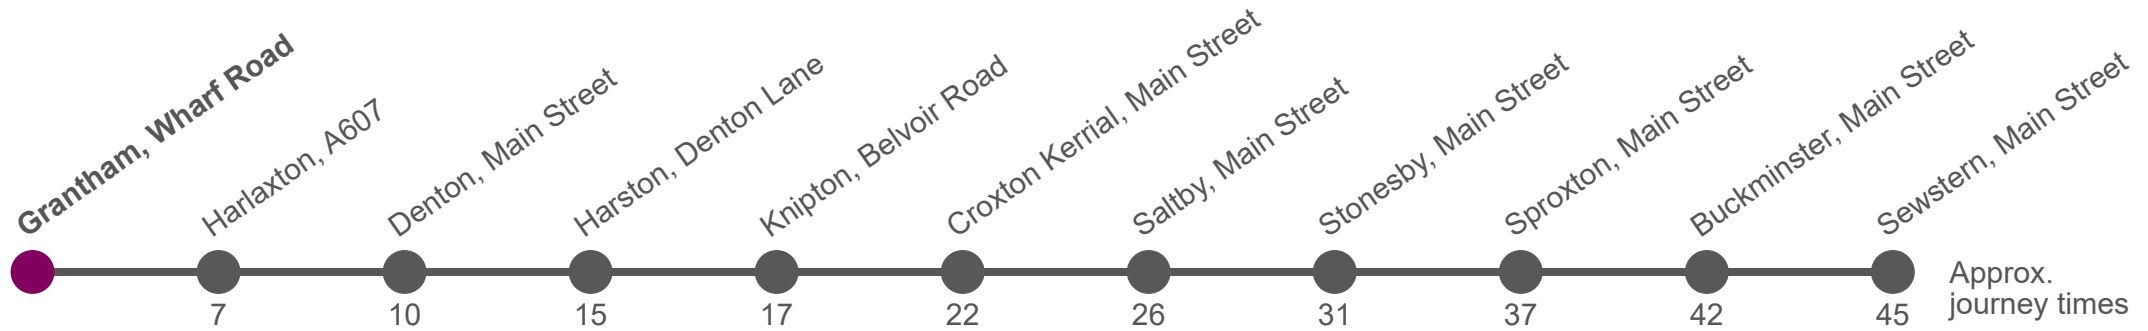

Monday to Friday

Codes	LSch	LSH	LSch	LSH
Grantham, Rushcliffe Road	...	1540
Grantham, Kesteven & Grantham School	...	1550	...	1730
Grantham, Bus Station	1300	1610	1614	1745
Harlaxton, Gregory Arms Ph	1307	1617	1621	1752
Denton, Hungate Road	1310	1620	1624	1755
Woolsthorpe By Belvoir, Hillside Road		1624		
Harston, Woolsthorpe Lane	1315	1629	1629	1800
Knipton, Main Street	1317	1631	1631	1802
Croxton Kerrial, Middle Street	1322	1636	1636	1807
Saltby, School	1326	1640	1640	1811
Stonesby, The Green	1331	1645	1645	1816
Sproxton, School Hill	1337	1651	1651	1822
Buckminster, Post Office	1342	1656	1656	1827
Sewstern, Old Manor Farm	1345	1659	1659	1830
Buckminster, Tollemache Arms	1833
Coston, St Andrew's Church	1839
Garthorpe, Grange Farm	1841
Saxby, Field Road	1844

LSch Operates on Lincolnshire schooldays
 LSH Operates on Lincolnshire school holidays

55

Grantham - Melton Mowbray via Grantham - Melton Mowbray

Effective from: 28/08/2022

Centrebus

Saturday

Grantham, Bus Station	1300	1605	1745
Harlaxton, Gregory Arms Ph	1307	1612	1752
Denton, Hungate Road	1310	1615	1755
Harston, Woolsthorpe Lane	1315	1620	1800
Knipton, Main Street	1317	1622	1802
Croxton Kerrial, Middle Street	1322	1627	1807
Saltby, School	1326	1631	1811
Stonesby, The Green	1331	1636	1816
Sproxton, School Hill	1337	1642	1822
Buckminster, Post Office	1342	1647	1827
Sewstern, Old Manor Farm	1345	1650	1830
Buckminster, Tollemache Arms	1833
Coston, St Andrew's Church	1839
Garthorpe, Grange Farm	1841
Saxby, Field Road	1844