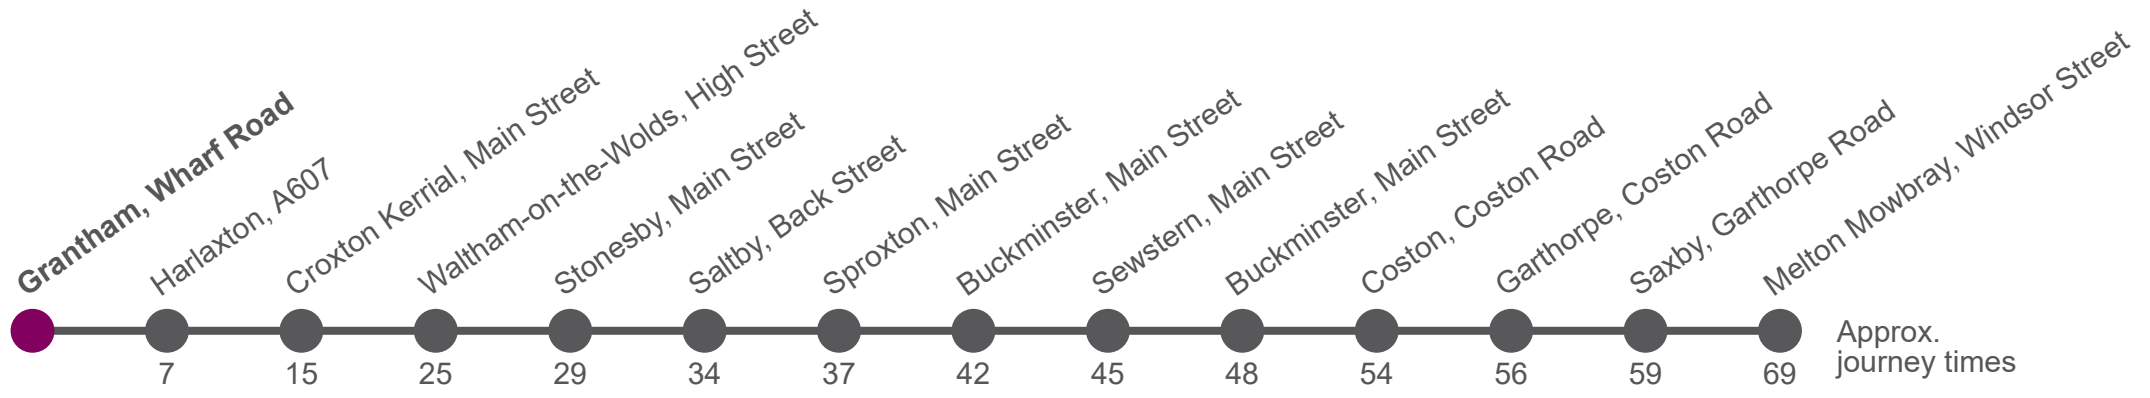

56

Grantham - Melton Mowbray via Grantham - Melton Mowbray

Effective from: 28/08/2022

Centrebus

Monday to Friday

Grantham, Bus Station	0845
Harlaxton, Gregory Arms Ph	0852
Croxton Kerrial, Middle Street	0900
Waltham-on-the-Wolds, Church	0910
Stonesby, The Green	0914
Saltby, Nags Head	0919
Sproxton, School Hill	0922
Buckminster, Post Office	0927
Sewstern, Old Manor Farm	0930
Buckminster, Tollemache Arms	0933
Coston, St Andrew's Church	0939
Garthorpe, Grange Farm	0941
Saxby, Field Road	0944
Melton Mowbray, Windsor Street	0954

56

Grantham - Melton Mowbray via Grantham - Melton Mowbray

Effective from: 28/08/2022

Centrebus

Saturday

Grantham, Bus Station	0835
Harlaxton, Gregory Arms Ph	0842
Croxton Kerrial, Middle Street	0850
Waltham-on-the-Wolds, Church	0900
Stonesby, The Green	0904
Saltby, Nags Head	0909
Sproxton, School Hill	0912
Buckminster, Post Office	0917
Sewstern, Old Manor Farm	0920
Buckminster, Tollemache Arms	0923
Coston, St Andrew's Church	0929
Garthorpe, Grange Farm	0931
Saxby, Field Road	0934
Melton Mowbray, Windsor Street	0944