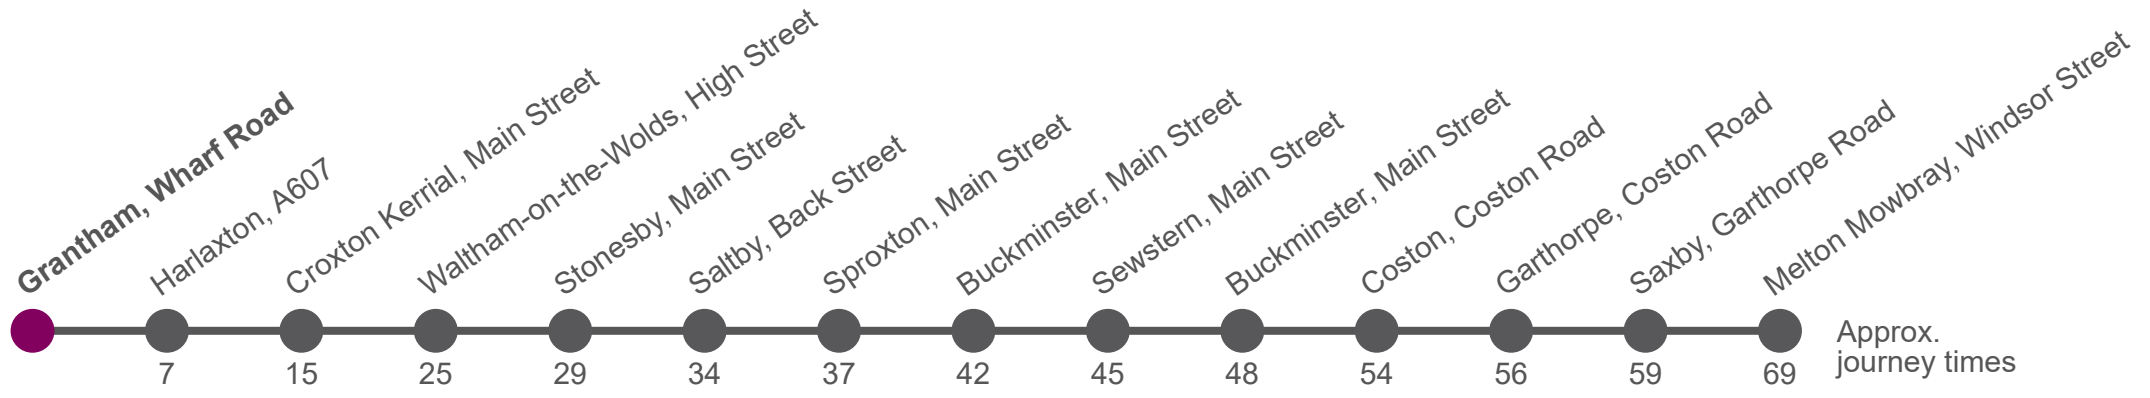

56

Melton Mowbray - Grantham via Melton Mowbray - Grantham

Effective from: 28/08/2022

Centrebuss

Saturday

Melton Mowbray, Windsor Street	1150
Saxby, Field Road	1158
Garthorpe, Grange Farm	1201
Coston, St Andrew's Church	1203
Buckminster, Post Office	1209
Sewstern, Old Manor Farm	1212
Buckminster, Tollemache Arms	1215
Sproxton, School Hill	1220
Saltby, Nags Head	1223
Stonesby, The Green	1228
Waltham-on-the-Wolds, Church	1232
Croxton Kerrial, Middle Street	1237
Harlaxton, Gregory Arms Ph	1247
Grantham, Bus Station	1254

56

Grantham - Melton Mowbray via Grantham - Melton Mowbray

Effective from: 28/08/2022

Centrebus

Monday to Friday

Grantham, Bus Station	0845
Harlaxton, Gregory Arms Ph	0852
Croxton Kerrial, Middle Street	0900
Waltham-on-the-Wolds, Church	0910
Stonesby, The Green	0914
Saltby, Nags Head	0919
Sproxton, School Hill	0922
Buckminster, Post Office	0927
Sewstern, Old Manor Farm	0930
Buckminster, Tollemache Arms	0933
Coston, St Andrew's Church	0939
Garthorpe, Grange Farm	0941
Saxby, Field Road	0944
Melton Mowbray, Windsor Street	0954

56

Grantham - Melton Mowbray via Grantham - Melton Mowbray

Effective from: 28/08/2022

Centrebus

Saturday

Grantham, Bus Station	0835
Harlaxton, Gregory Arms Ph	0842
Croxton Kerrial, Middle Street	0850
Waltham-on-the-Wolds, Church	0900
Stonesby, The Green	0904
Saltby, Nags Head	0909
Sproxton, School Hill	0912
Buckminster, Post Office	0917
Sewstern, Old Manor Farm	0920
Buckminster, Tollemache Arms	0923
Coston, St Andrew's Church	0929
Garthorpe, Grange Farm	0931
Saxby, Field Road	0934
Melton Mowbray, Windsor Street	0944