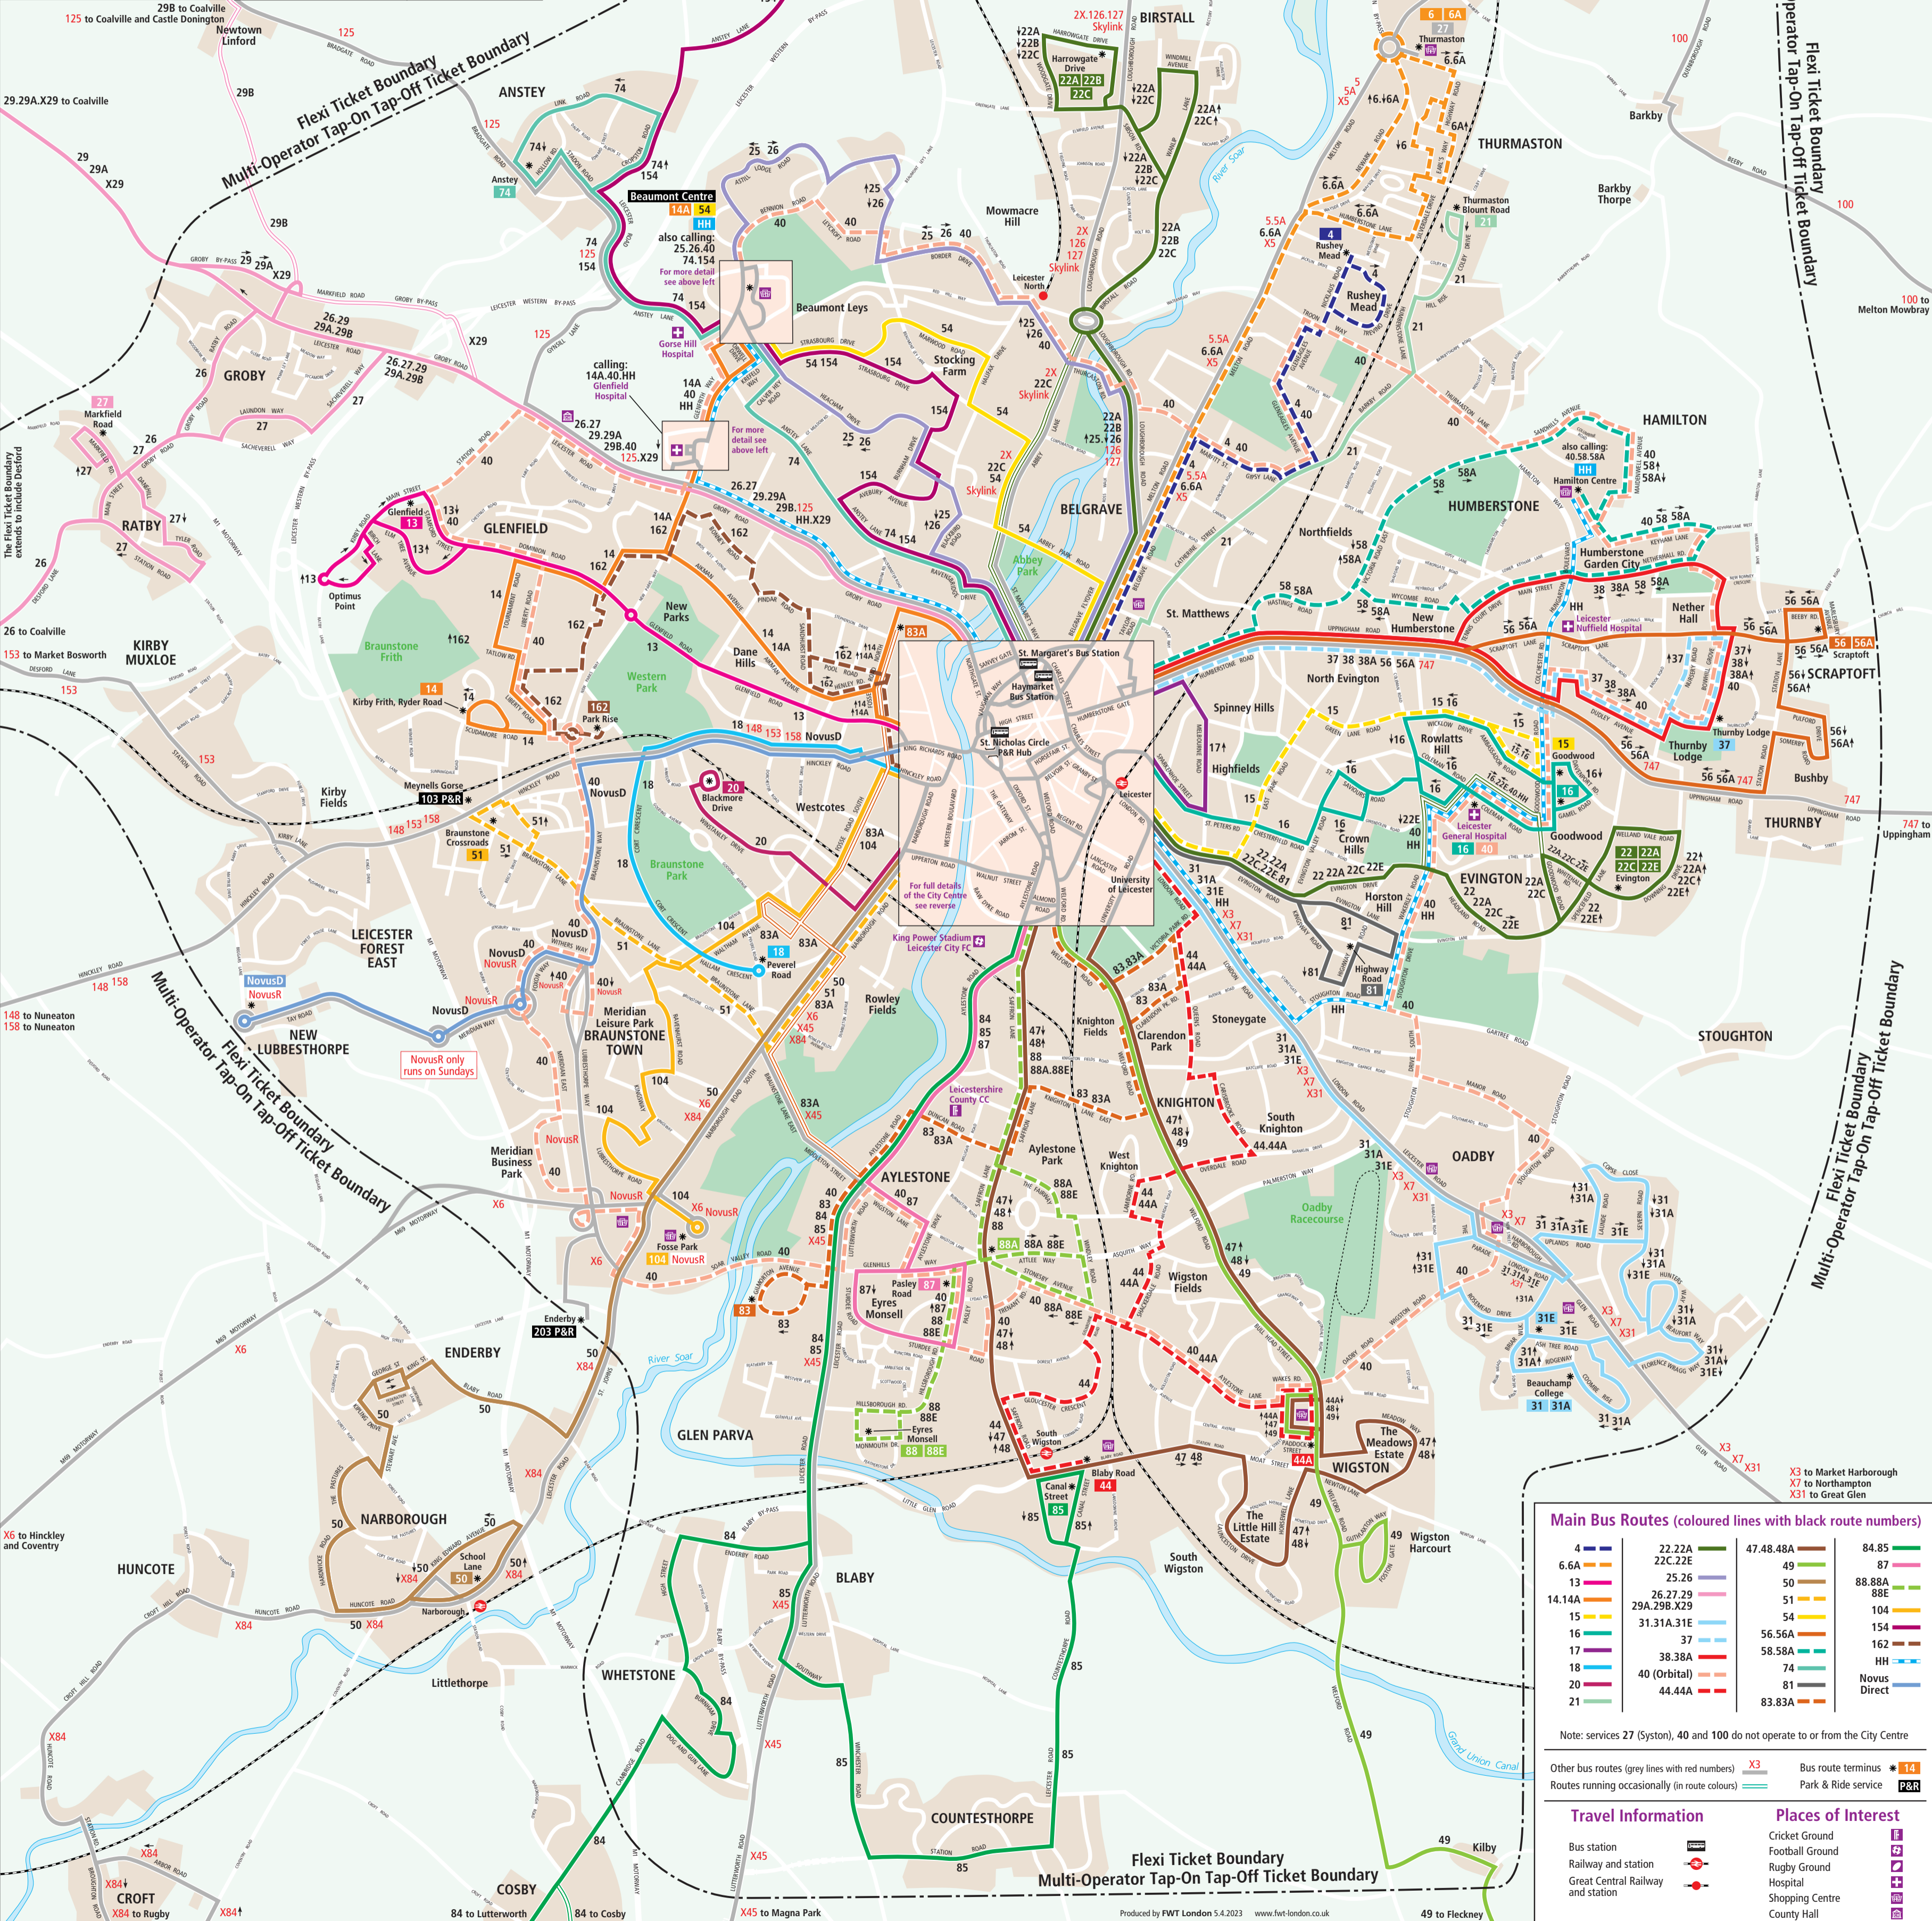

Main bus routes in Greater Leicester

Glenfield Hospital
Routes 14A, 40 and HH stop outside the Hospital

Leicester Leys Leisure Centre

Beaumont Centre

Stop Services

- A 14A, 40 to Glenfield HH
- B 25
- C 74, 154 to Leicester
- D 54, to Leicester
- E Tesco Free Bus
- F 74, 154 to Anstey
- G 26, 40 to Hamilton

Main Bus Routes (coloured lines with black route numbers)

4	22.22A	47.48.48A	84.85
6.6A	25.26	49	87
13	26.27.29	50	88.88A
14.14A	29A.29B.X29	51	104
15	31.31A.31E	54	154
16	37	56.56A	162
17	38.38A	58.58A	74
18	40 (Orbital)	74	Novus
20	44.44A	81	Direct
21		83.83A	

Note: services 27 (System), 40 and 100 do not operate to or from the City Centre

Other bus routes (grey lines with red numbers) X3 Bus route terminus *14
Routes running occasionally (in route colours) Park & Ride service P&R

Travel Information

- Bus station
- Railway and station
- Great Central Railway and station

Places of Interest

- Cricket Ground
- Football Ground
- Rugby Ground
- Hospital
- Shopping Centre
- County Hall