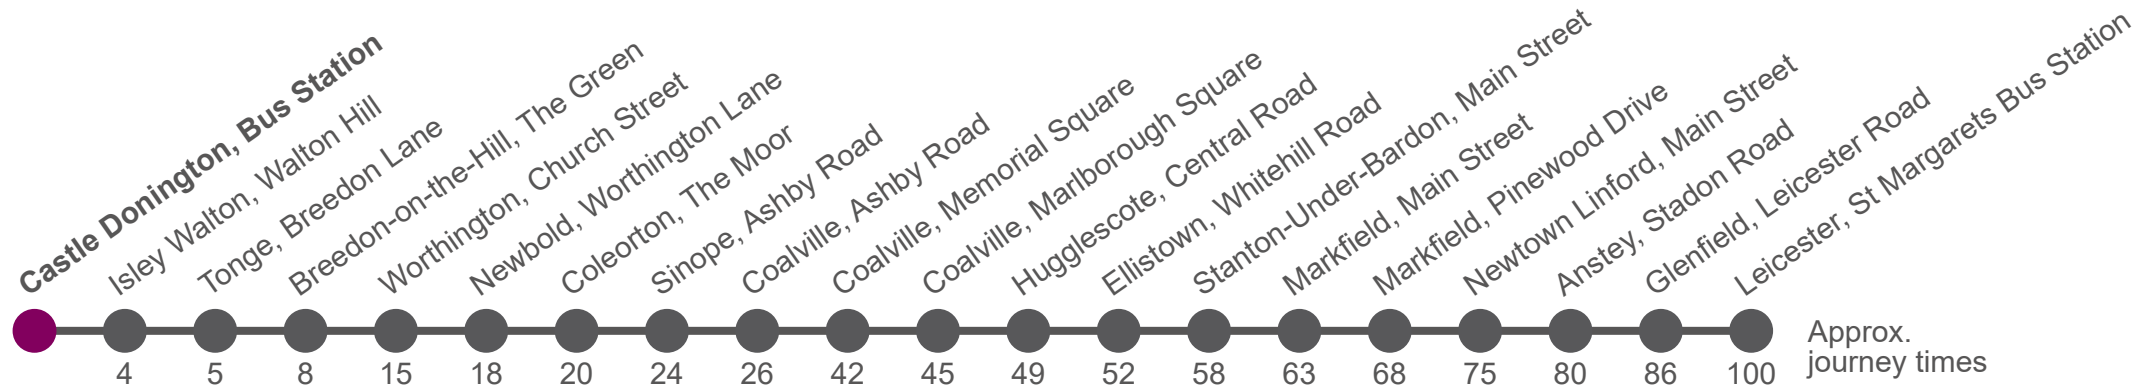

125

Leicester - Castle Donington via Leicester - Castle Donington

Effective from: 01/08/2022

Midland Classic

Monday to Friday

Leicester, St Margaret's Bus Station	0830	1200	1545	1745
Glenfield, County Hall	0842	1212	1557	1757
Anstey, Highfield Street	0848	1218	1603	1803
Newtown Linford, The Bradgate	0853	1223	1608	1808
Markfield, Markfield Court	0901	1231	1616	1816
Markfield, Upland Drive	0908	1238	1623	1823
Stanton-Under-Bardon, Church	0913	1243	1628	1828
Ellistown, South Street	0919	1249	1634	1834
Hugglescote, Post Office	0922	1252	1637	1837
Coalville, Marlborough Square	0925	1255	1640	1840
Coalville, Memorial Square <i>arr</i>	0928	1258
Coalville, Memorial Square <i>dep</i>	0930	1310
Coalville, Swannington Road	0934	1314
Sinope, The Moorlands	0936	1316
Coleorton, Angel Inn	0940	1320
Newbold, Cloud Hill View	0944	1324
Worthington, Church	0947	1327
Breedon-on-the-Hill, The Green	0954	1334
Tonge, Old Station House	0957	1337
Isley Walton, Melbourne Road	0958	1341
Castle Donington, Bus Station	1012	1357

Saturday

Leicester, St Margaret's Bus Station	0830	1200	1545	1745
Glenfield, County Hall	0842	1212	1557	1757
Anstey, Highfield Street	0848	1218	1603	1803
Newtown Linford, The Bradgate	0853	1223	1608	1808
Markfield, Markfield Court	0901	1231	1616	1816
Markfield, Upland Drive	0908	1238	1623	1823
Stanton-Under-Bardon, Church	0913	1243	1628	1828
Ellistown, South Street	0919	1249	1634	1834
Hugglescote, Post Office	0922	1252	1637	1837
Coalville, Marlborough Square	0925	1255	1640	1840
Coalville, Memorial Square <i>arr</i>	0928	1258
Coalville, Memorial Square <i>dep</i>	0930	1310
Coalville, Swannington Road	0934	1314
Sinope, The Moorlands	0936	1316
Coleorton, Angel Inn	0940	1320
Newbold, Cloud Hill View	0944	1324
Worthington, Church	0947	1327
Breedon-on-the-Hill, The Green	0954	1334
Tonge, Old Station House	0957	1337
Isley Walton, Melbourne Road	0958	1341
Castle Donington, Bus Station	1012	1357