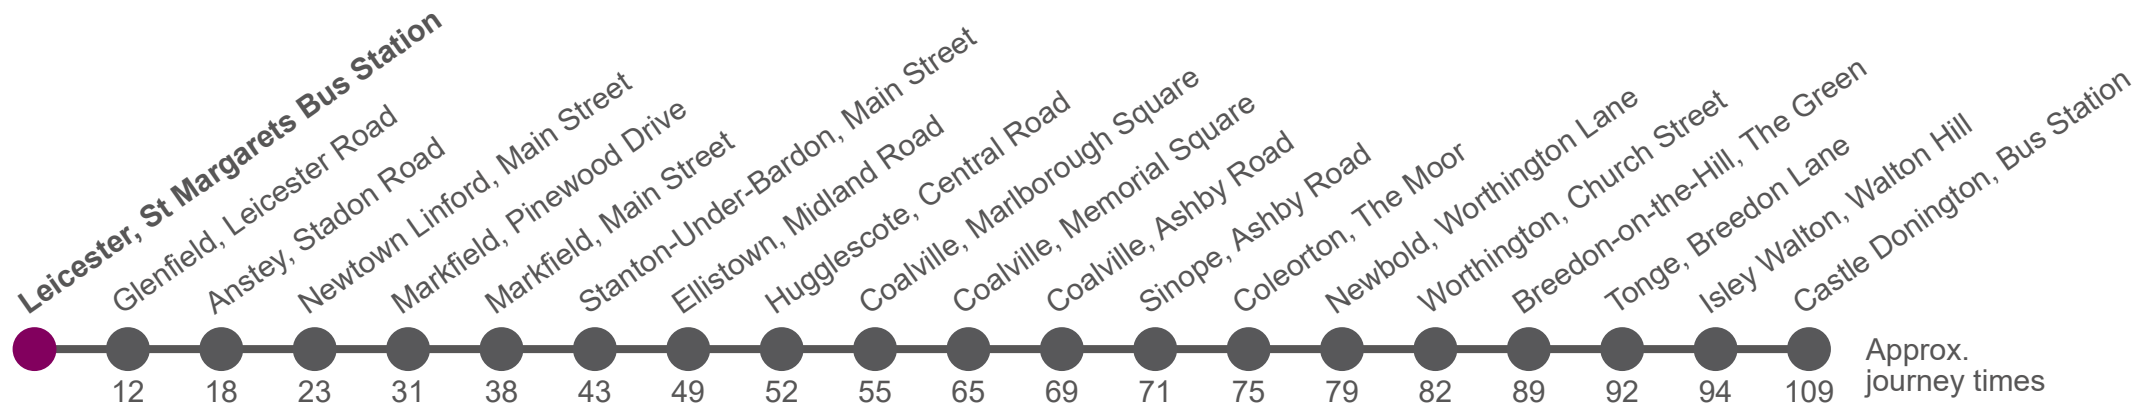

125

Leicester - Castle Donington via Leicester - Castle Donington

Effective from: 01/08/2022

Midland Classic

Monday to Friday

Leicester, St Margaret's Bus Station	0830	1200	1545	1745
Glenfield, County Hall	0842	1212	1557	1757
Anstey, Highfield Street	0848	1218	1603	1803
Newtown Linford, The Bradgate	0853	1223	1608	1808
Markfield, Markfield Court	0901	1231	1616	1816
Markfield, Upland Drive	0908	1238	1623	1823
Stanton-Under-Bardon, Church	0913	1243	1628	1828
Ellistown, South Street	0919	1249	1634	1834
Hugglescote, Post Office	0922	1252	1637	1837
Coalville, Marlborough Square	0925	1255	1640	1840
Coalville, Memorial Square <i>arr</i>	0928	1258
Coalville, Memorial Square <i>dep</i>	0930	1310
Coalville, Swannington Road	0934	1314
Sinope, The Moorlands	0936	1316
Coleorton, Angel Inn	0940	1320
Newbold, Cloud Hill View	0944	1324
Worthington, Church	0947	1327
Breedon-on-the-Hill, The Green	0954	1334
Tonge, Old Station House	0957	1337
Isley Walton, Melbourne Road	0958	1341
Castle Donington, Bus Station	1012	1357

Saturday

Leicester, St Margaret's Bus Station	0830	1200	1545	1745
Glenfield, County Hall	0842	1212	1557	1757
Anstey, Highfield Street	0848	1218	1603	1803
Newtown Linford, The Bradgate	0853	1223	1608	1808
Markfield, Markfield Court	0901	1231	1616	1816
Markfield, Upland Drive	0908	1238	1623	1823
Stanton-Under-Bardon, Church	0913	1243	1628	1828
Ellistown, South Street	0919	1249	1634	1834
Hugglescote, Post Office	0922	1252	1637	1837
Coalville, Marlborough Square	0925	1255	1640	1840
Coalville, Memorial Square <i>arr</i>	0928	1258
Coalville, Memorial Square <i>dep</i>	0930	1310
Coalville, Swannington Road	0934	1314
Sinope, The Moorlands	0936	1316
Coleorton, Angel Inn	0940	1320
Newbold, Cloud Hill View	0944	1324
Worthington, Church	0947	1327
Breedon-on-the-Hill, The Green	0954	1334
Tonge, Old Station House	0957	1337
Isley Walton, Melbourne Road	0958	1341
Castle Donington, Bus Station	1012	1357