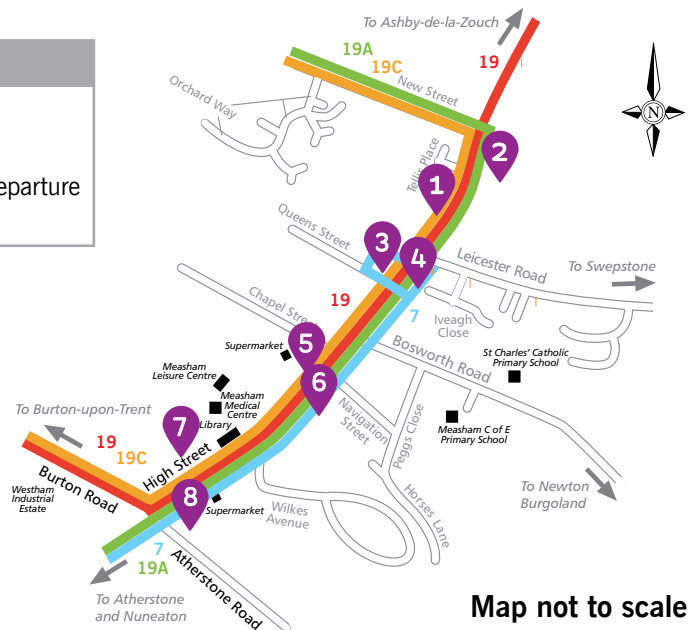

Measham

Bus map & guide

January 2024

Service	Operator(s)	Route	FREQUENCY		
			Monday – Saturday Daytime	Monday – Saturday Evenings	Sunday and Bank Holidays
<u>7</u>	Stagecoach	Fenny Drayton - Atherstone - Twycross - Newton Burgoland - MEASHAM	infrequent	no service	no service
19	Diamond Bus	Ashby-de-la-Zouch - MEASHAM - Swadlincote - Burton-upon-Trent	hourly	no service	no service
19A	Diamond Bus	Mercia Park - MEASHAM - Swadlincote - Burton upon-Trent.	Monday - Friday infrequent	no service	no service
19C	Diamond Bus	Moiria - MEASHAM - Burton upon-Trent.	Monday - Friday 1 morning journey	no service	no service

Underlined services are supported by Leicestershire County Council

- 1 19, 19A SMS code: leijgmdj
 - 2 19, 19A, 19C SMS code: leijgmgp
 - 3 7 SMS code: leimamad
 - 4 19, 19A, 19C SMS code: leijgmgm
 - 5 7, 19, 19A SMS code: leijgmdg
 - 6 7, 19, 19A, 19C SMS code: leijgmdd
 - 7 7, 19, 19A SMS code: leijgmdd
 - 8 7, 19, 19A, 19C SMS code: leimatmp
- For the next timetabled departures from a specific bus stop, text the 8 letter SMS code to 84268. Normal text message rates apply and the return text message costs 25p.

KEY

Bus Stops

This map shows the main departure points in the town centre.

This map is reproduced from Ordnance Survey material with the permission of Ordnance Survey on behalf of the Controller of Her Majesty's Stationery Office © Crown Copyright. Unauthorised reproduction infringes Crown copyright and may lead to prosecution or civil proceedings. Leicestershire County Council. Licence Number 100019271. Published January 2024.

Map not to scale

Further information

Concessionary travel for older people and for disabled people

The English National Concessionary Travel Scheme offers free off-peak travel on local bus services in all parts of England. For more information please call **0116 305 0002**.