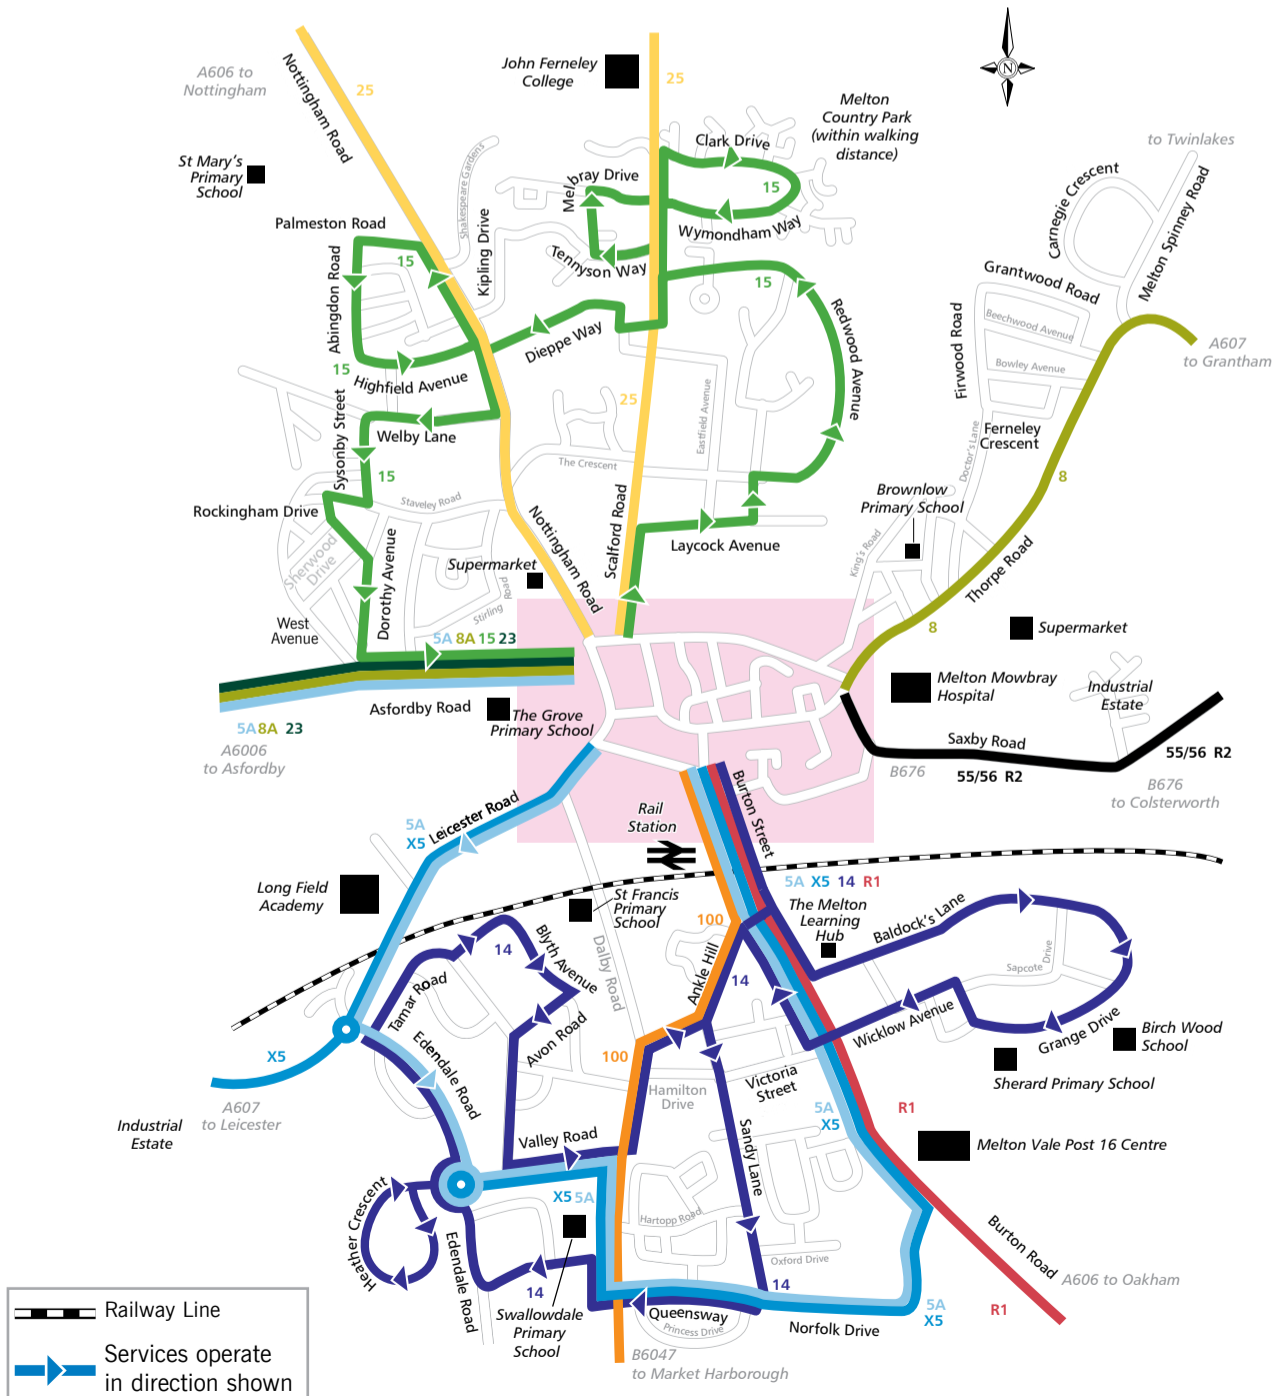

Underlined services are supported by Leicestershire County Council

For town centre stops see over

Map not to scale

Map not to scale

St. Mary's Way		Windsor Street		<p>For the next timetabled departures from a specific bus stop, text the 8 letter SMS code to 84268.</p> <p>Normal text message rates apply and the return text message costs 25p.</p>	KEY		
S1	15 SMS code: leidpgat	W1	14 SMS code: leidpgad			Bus Stops	
S2	Unserviced	W2	5A, X5 SMS code: leidpdwt		Bus Served Roads		
S3	8A to Loughborough, 23, 25 SMS code: leidpgam	W3	55, 56, 100, R2 SMS code: leidpdwp				
S4	8 to Grantham SMS code: leidpgaj	W4	R1 SMS code: leidpdwm				