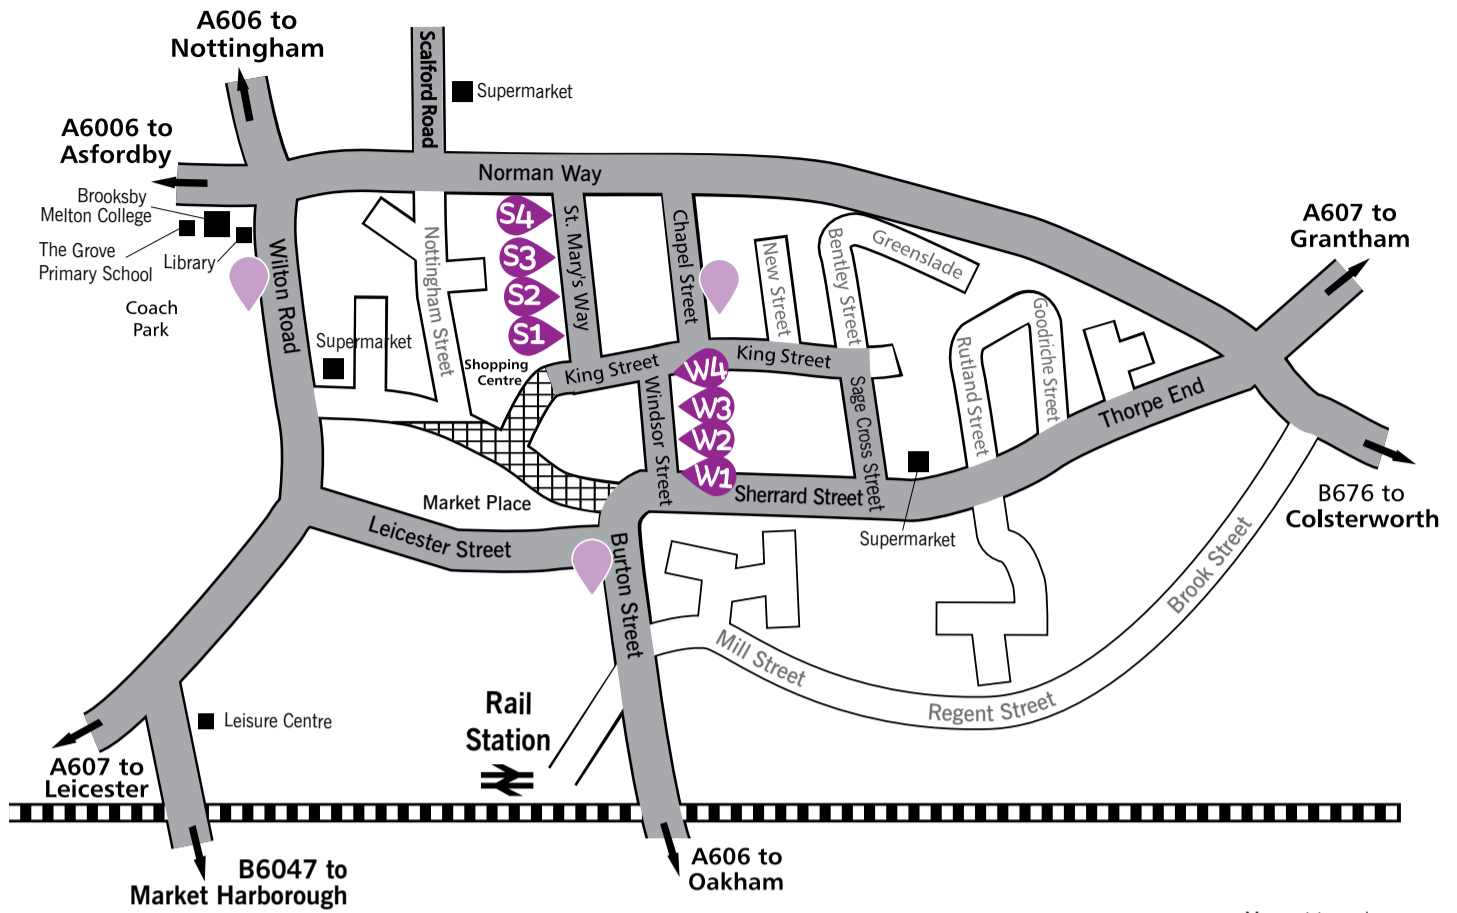

Underlined services are supported by Leicestershire County Council

For town centre stops see over

Map not to scale

Map not to scale

St. Mary's Way		Windsor Street		<p>For the next timetabled departures from a specific bus stop, text the 8 letter SMS code to 84268.</p> <p>Normal text message rates apply and the return text message costs 25p.</p>	KEY		
S1	15 SMS code: leidpgat	W1	14 SMS code: leidpgad			Bus Stops	
S2	Unserviced	W2	5A, X5 SMS code: leidpdwt		Bus Served Roads		
S3	8A to Loughborough, 23, 25 SMS code: leidpgam	W3	55, 56, 100, R2 SMS code: leidpdwp				
S4	8 to Grantham SMS code: leidpgaj	W4	R1 SMS code: leidpdwm				