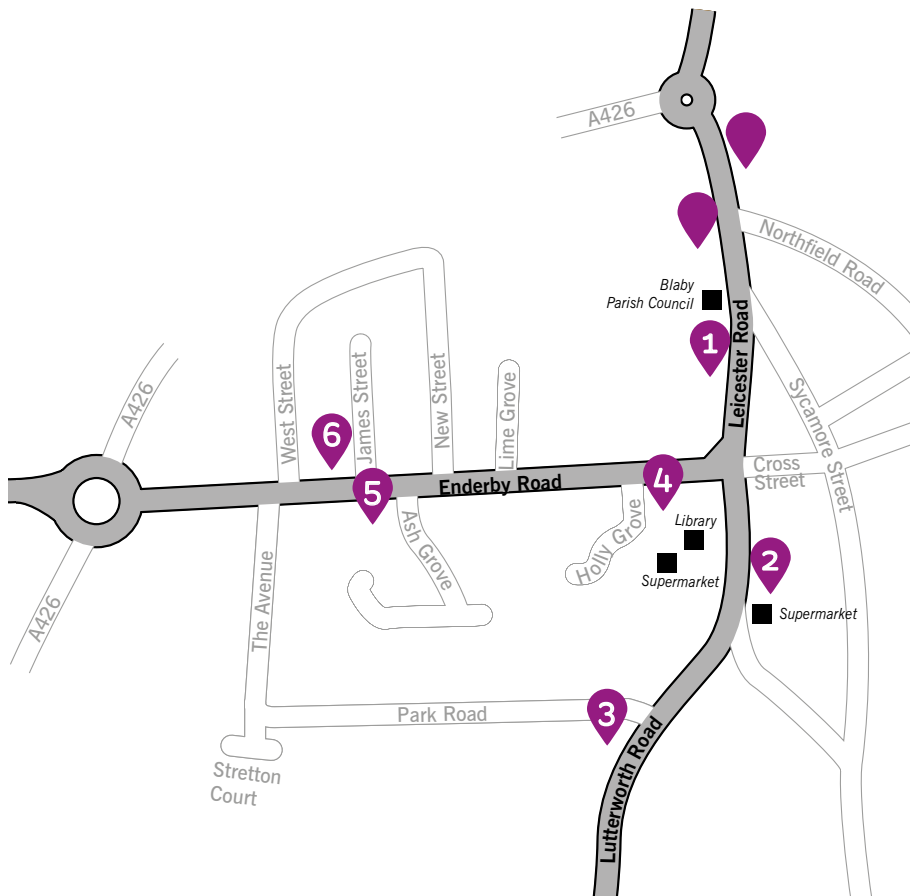

Map not to scale

A large print version of this guide is available upon request. Please contact the Helpline on 0116 305 0002.

Leicester Road (Forge Corner)

1 84, 85, X45 SMS code: leidptjt

Lutterworth Road

2 85, X45 SMS code: leidjgat

3 85, X45 SMS code: leidjgmw

Enderby Road

4 84 SMS code: leidgwpt

5 84 SMS code: leidgwpm

6 84 SMS code: leidjaws

For the next timetabled departures from a specific bus stop, text the 8 letter SMS code to 84268.

Normal text message rates apply and the return text message costs 25p.

Bus service numbers in red go to Leicester.

KEY

Bus Stops

Bus Served Roads

This map shows the main departure points in the town centre.

www.Choosehowyoumove.co.uk

@CHYMLEics ChooseHowYouMove

View other local bus guides at www.choosehowyoumove.co.uk/public-transport