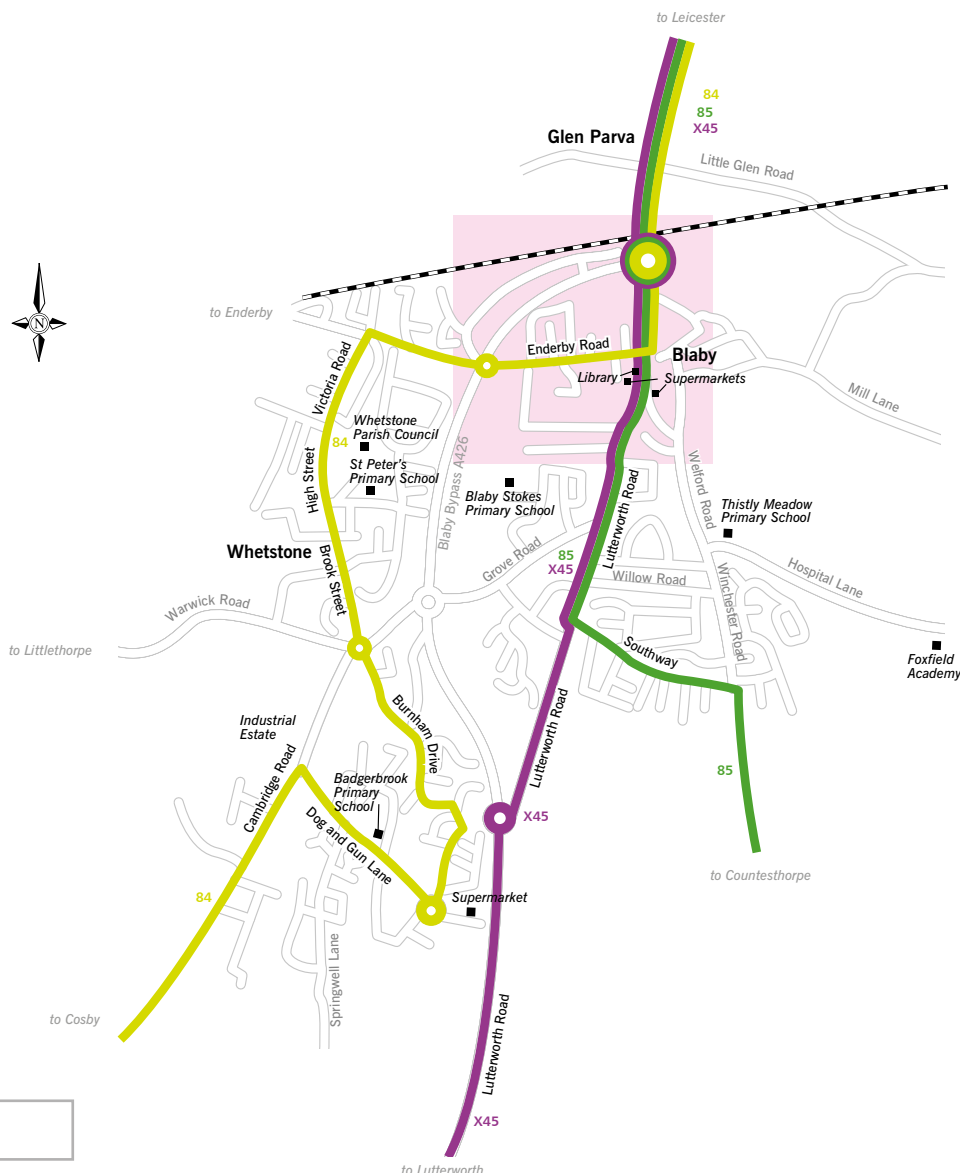

For town centre stops see over

Map not to scale