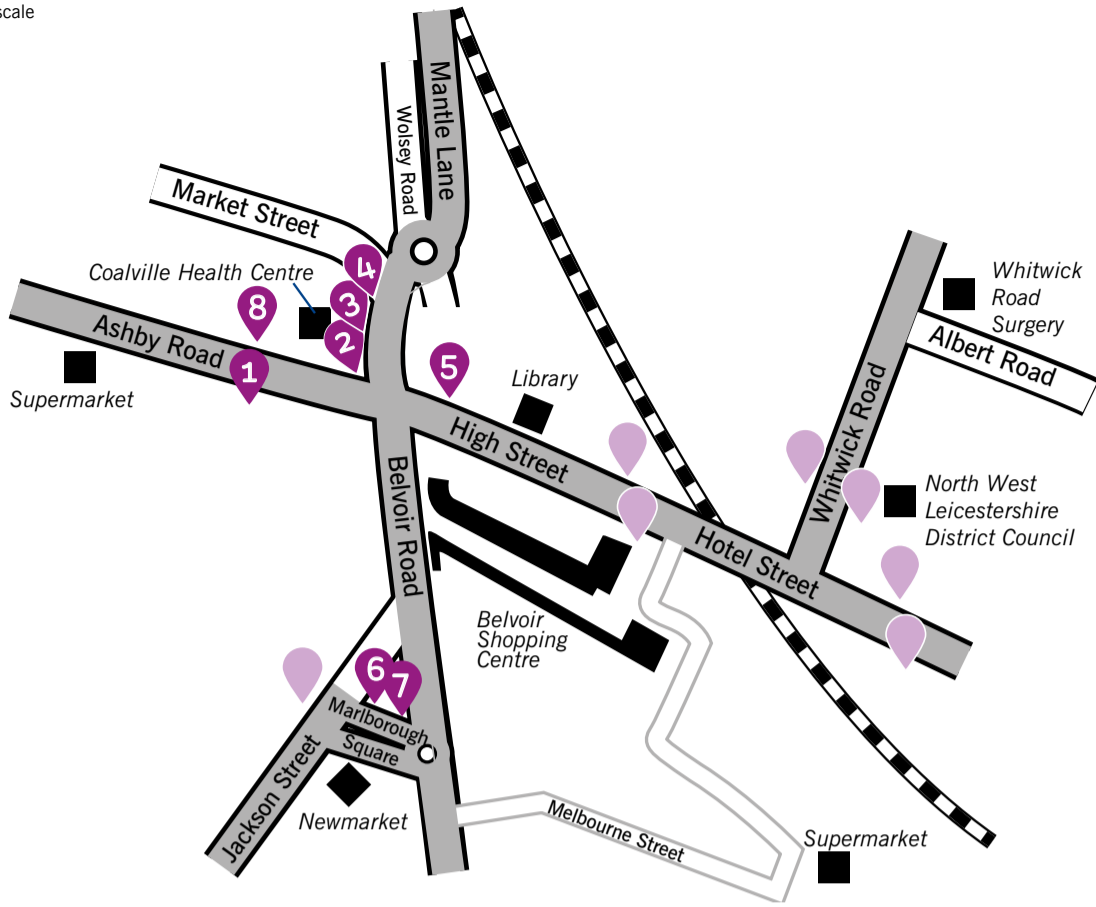

Underlined services are supported by Leicestershire County Council

For town centre stops see over

- |  |  |
|--|--|
| <p><b>1 Ashby Road</b><br/>15 (towards Ravenstone)<br/>29, 29A, 29B, X29 (towards Swadlincote)<br/>125 (towards Castle Donington)<br/>SMS code: leijgamt</p> <p><b>2 Memorial Square</b><br/>15 (towards Ibstock), Skylink<br/>SMS code: leijgdtp</p> <p><b>3</b> 15 (towards Ravenstone),<br/>6/16A/X16, 28, 127 SMS code: leijgadt</p> <p><b>4</b> 11/11A SMS code: leijgmjt</p> | <p><b>5 High Street</b><br/>29, 29A, 29B, X29 (towards Leicester)<br/>127<br/>SMS code: leiajwpd</p> <p><b>6 Marlborough Square</b><br/>Out of Use SMS code: leiajtpd</p> <p><b>7</b> Out of Use SMS code: leijgdpd</p> <p><b>8 Ashby Road</b><br/>15 (towards Ibstock)<br/>125 (towards Leicester)<br/>SMS code: leimamjw</p> |
|--|--|

**KEY**

- Bus Stops
- Other Bus Stops
- Bus Served Roads

This map shows the main departure points in the town centre.

For the next timetabled departures from a specific bus stop, text the 8 letter SMS code to 84268. Normal text message rates apply and the return text message costs 25p.