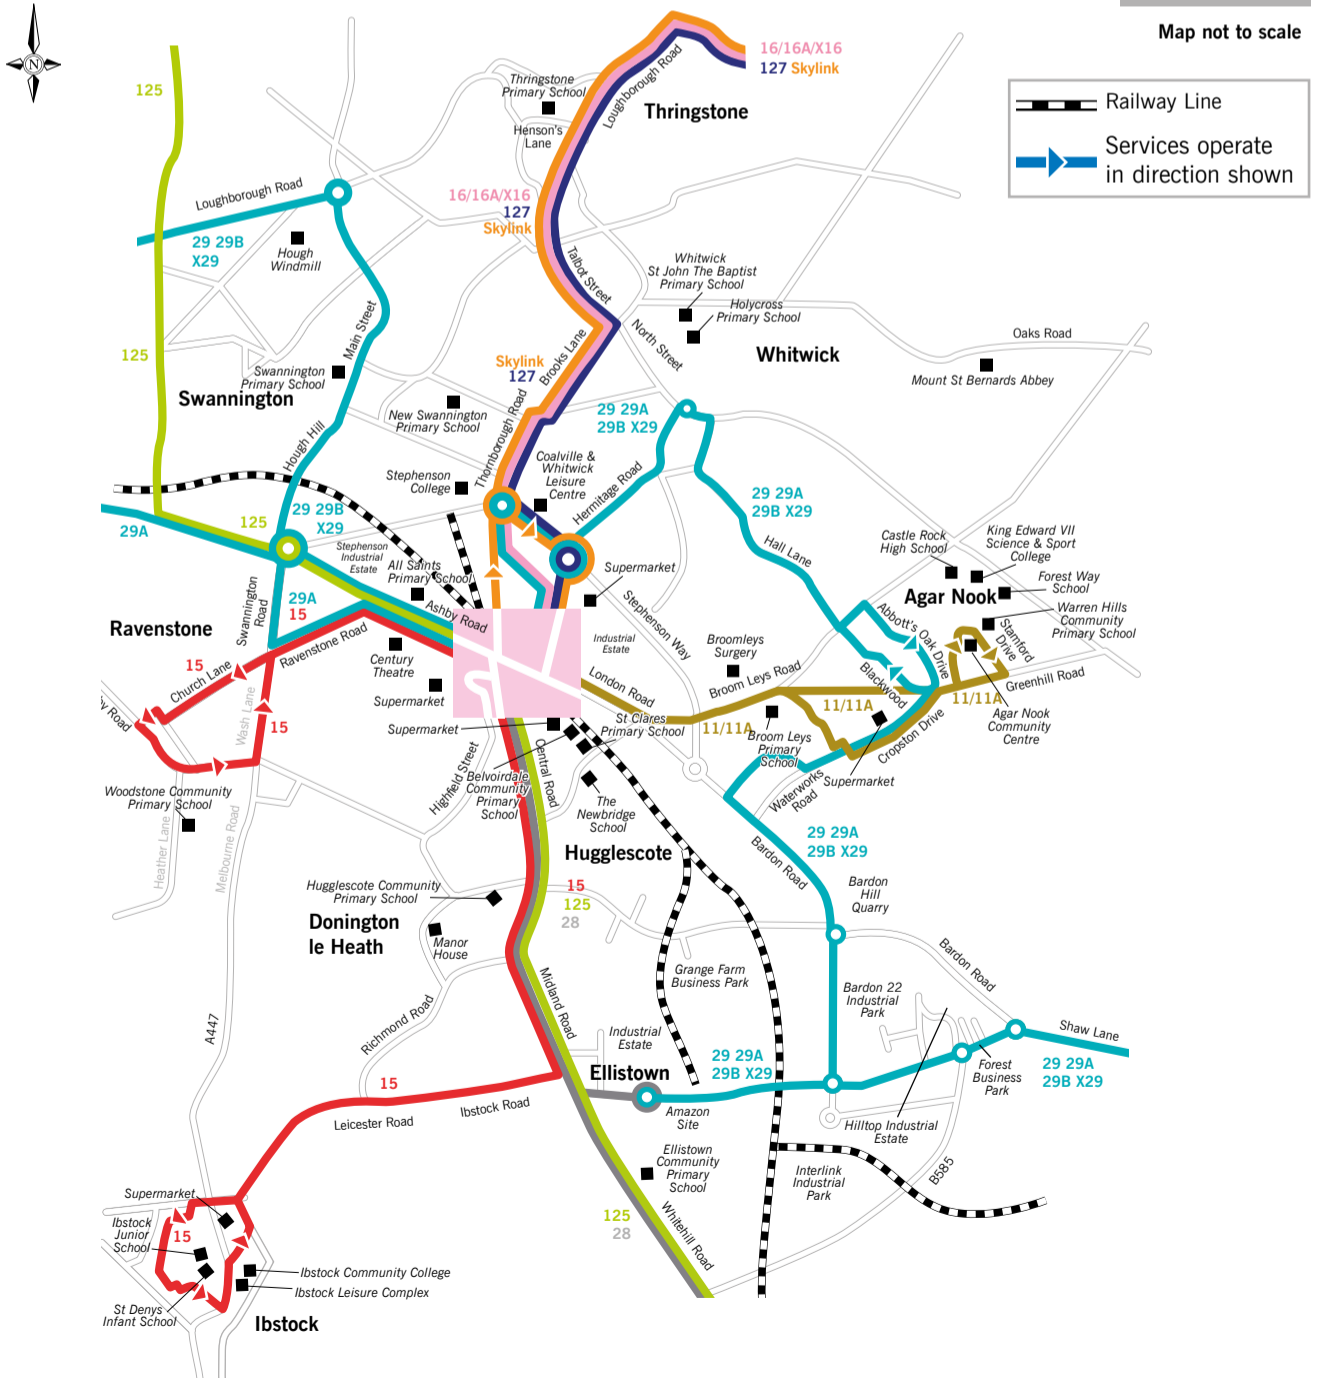

Underlined services are supported by Leicestershire County Council

For town centre stops see over

- |  |  |
|--|--|
| <p><b>1 Ashby Road</b><br/>15 (towards Ravenstone)<br/>29, 29A, 29B, X29 (towards Swadlincote)<br/>125 (towards Castle Donington)<br/>SMS code: leijgamt</p> <p><b>2 Memorial Square</b><br/>15 (towards Ibstock), Skylink<br/>SMS code: leijgdtp</p> <p><b>3</b> 15 (towards Ravenstone),<br/>6/16A/X16, 28, 127 SMS code: leijgadt</p> <p><b>4</b> 11/11A SMS code: leijgmjt</p> | <p><b>5 High Street</b><br/>29, 29A, 29B, X29 (towards Leicester)<br/>127<br/>SMS code: leiajwpd</p> <p><b>6 Marlborough Square</b><br/>Out of Use SMS code: leiajtpd</p> <p><b>7</b> Out of Use SMS code: leijgdpd</p> <p><b>8 Ashby Road</b><br/>15 (towards Ibstock)<br/>125 (towards Leicester)<br/>SMS code: leimamjw</p> |
|--|--|

**KEY**

- Bus Stops
- Other Bus Stops
- Bus Served Roads

This map shows the main departure points in the town centre.

For the next timetabled departures from a specific bus stop, text the 8 letter SMS code to 84268. Normal text message rates apply and the return text message costs 25p.