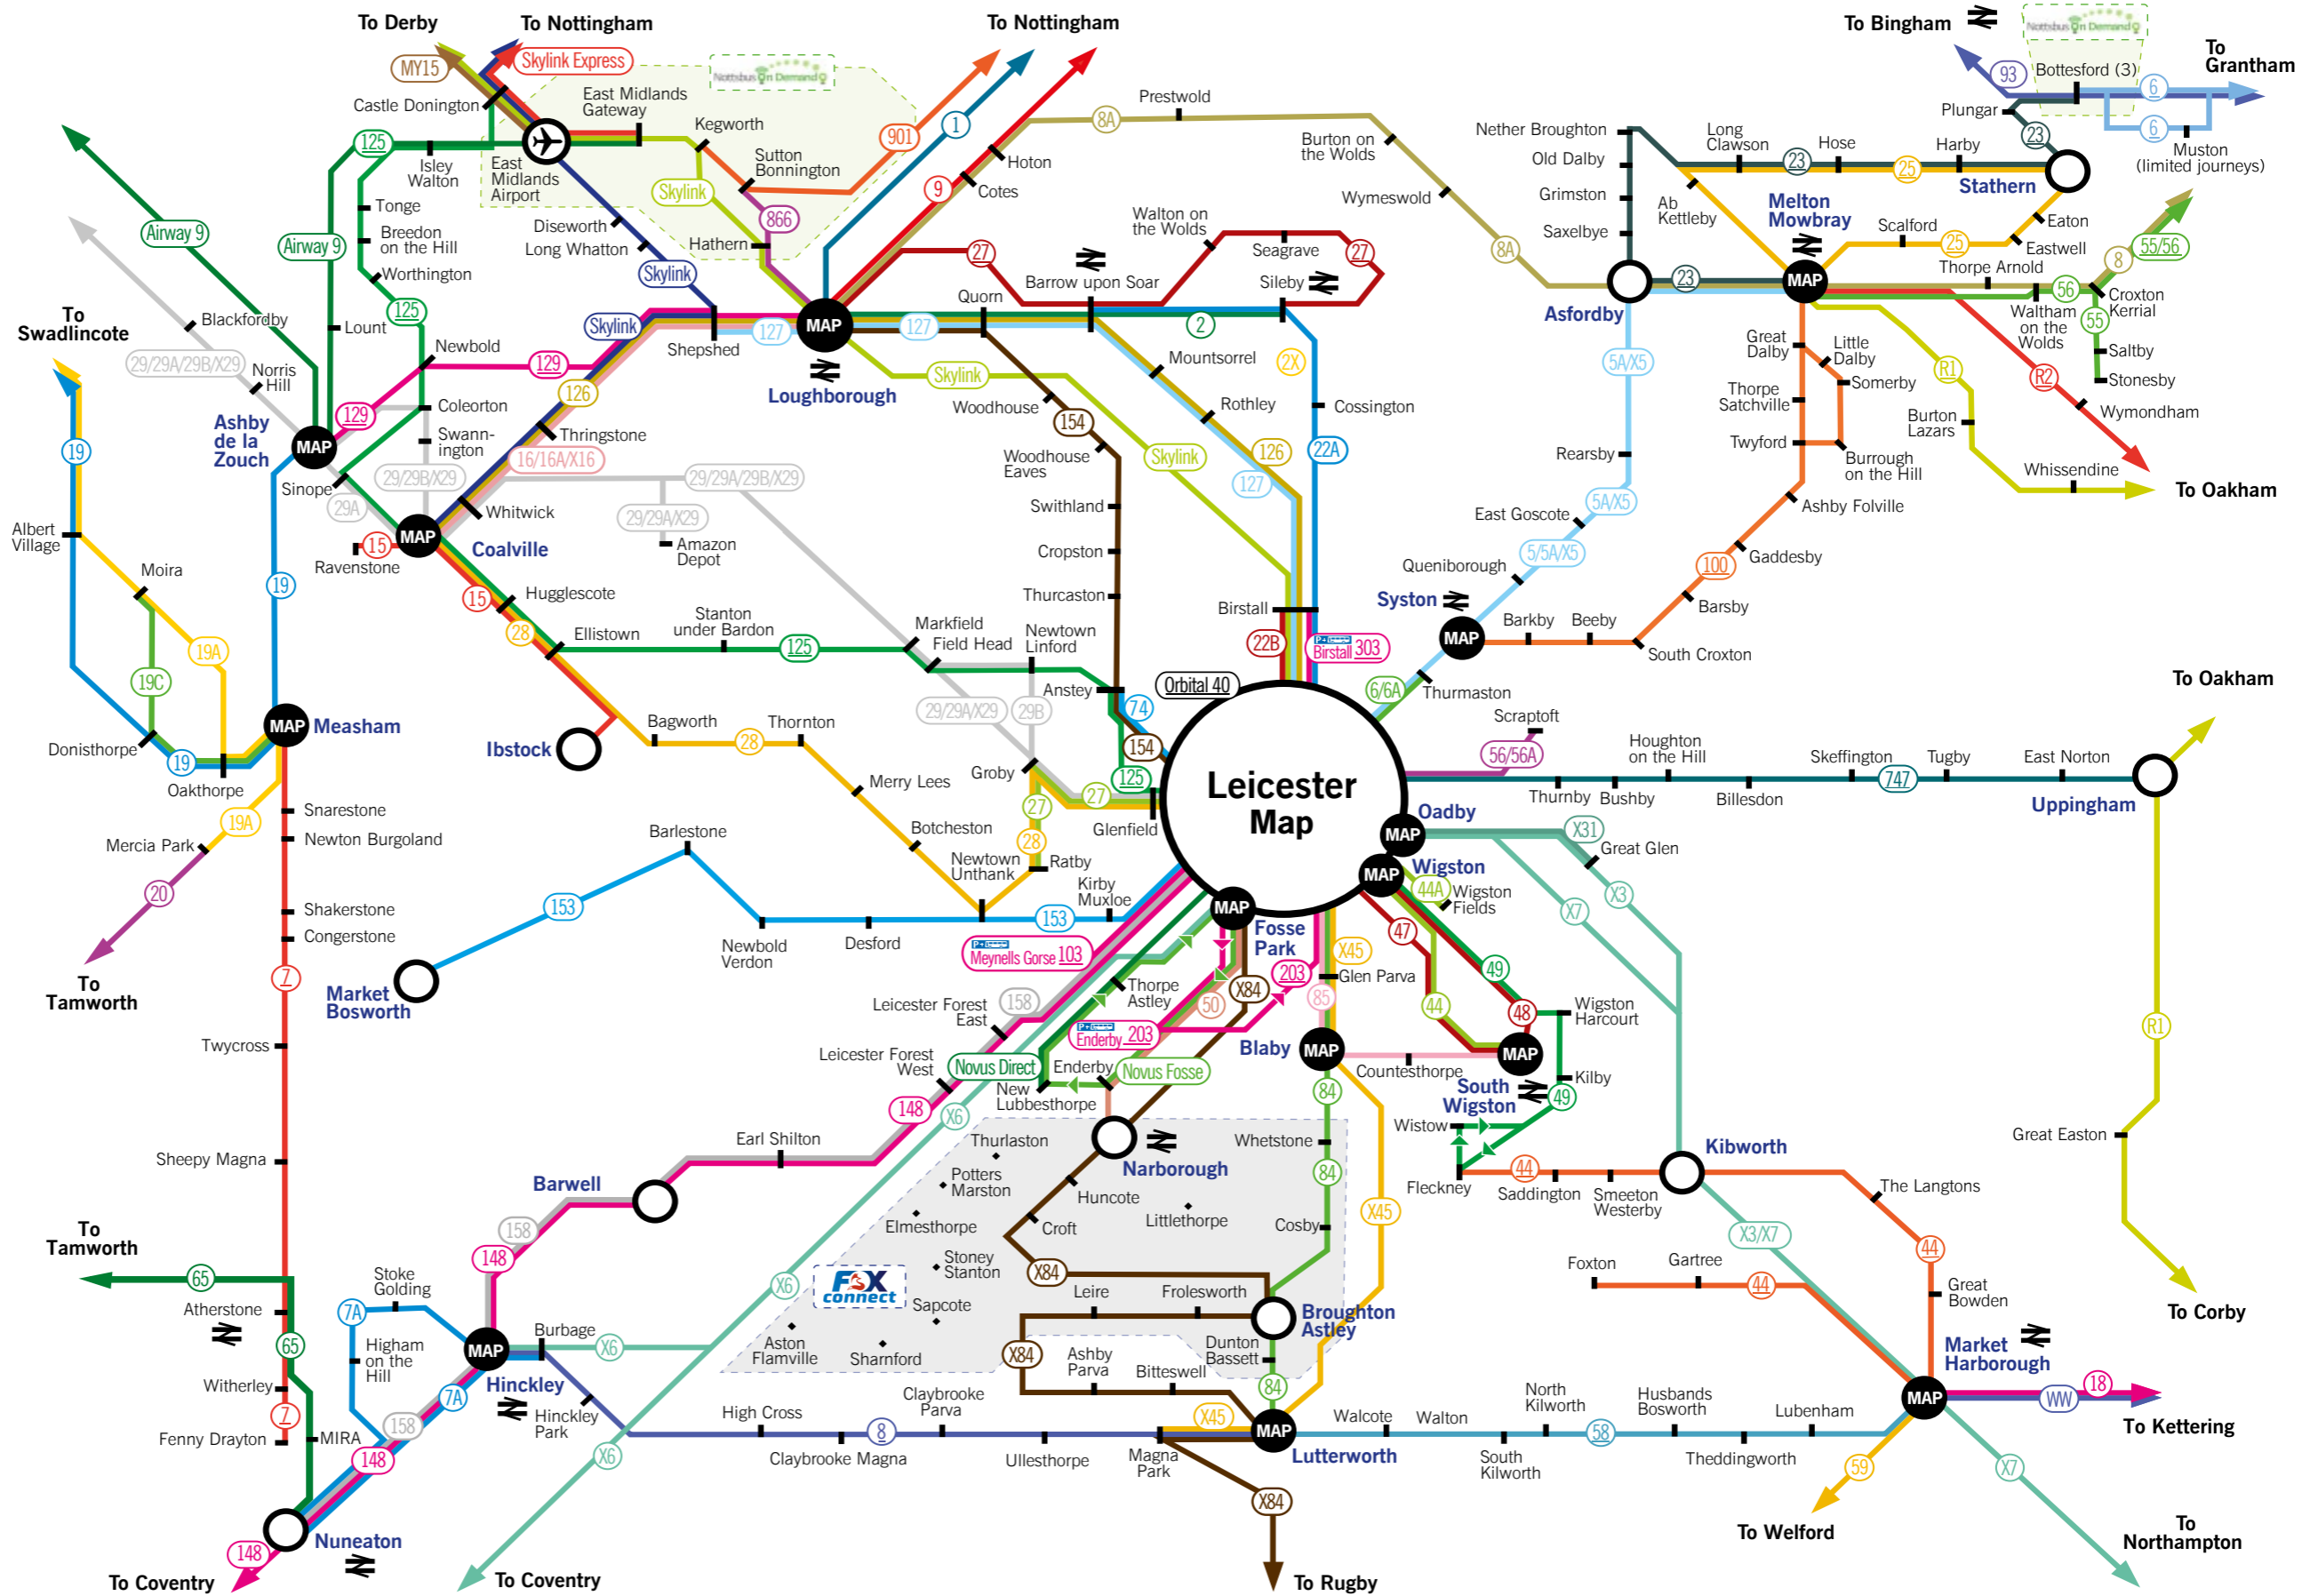

# Leicestershire Network Bus map & guide

April 2024

www.Choose how you move.co.uk

View other local bus guides at  
[www.choosehowyoumove.co.uk/public-transport](http://www.choosehowyoumove.co.uk/public-transport)

Underlined services provided by Leicestershire County Council.

- (1) City bound journeys to run via Wistow Rural Centre.  
(2) Limited Stop

(3) Stops served in Bottesford will be the Railway Station and the two stops located on the High Street close to Queen Street.

(4) Mon-Fri one early AM journey departs Coalville & Thringstone.