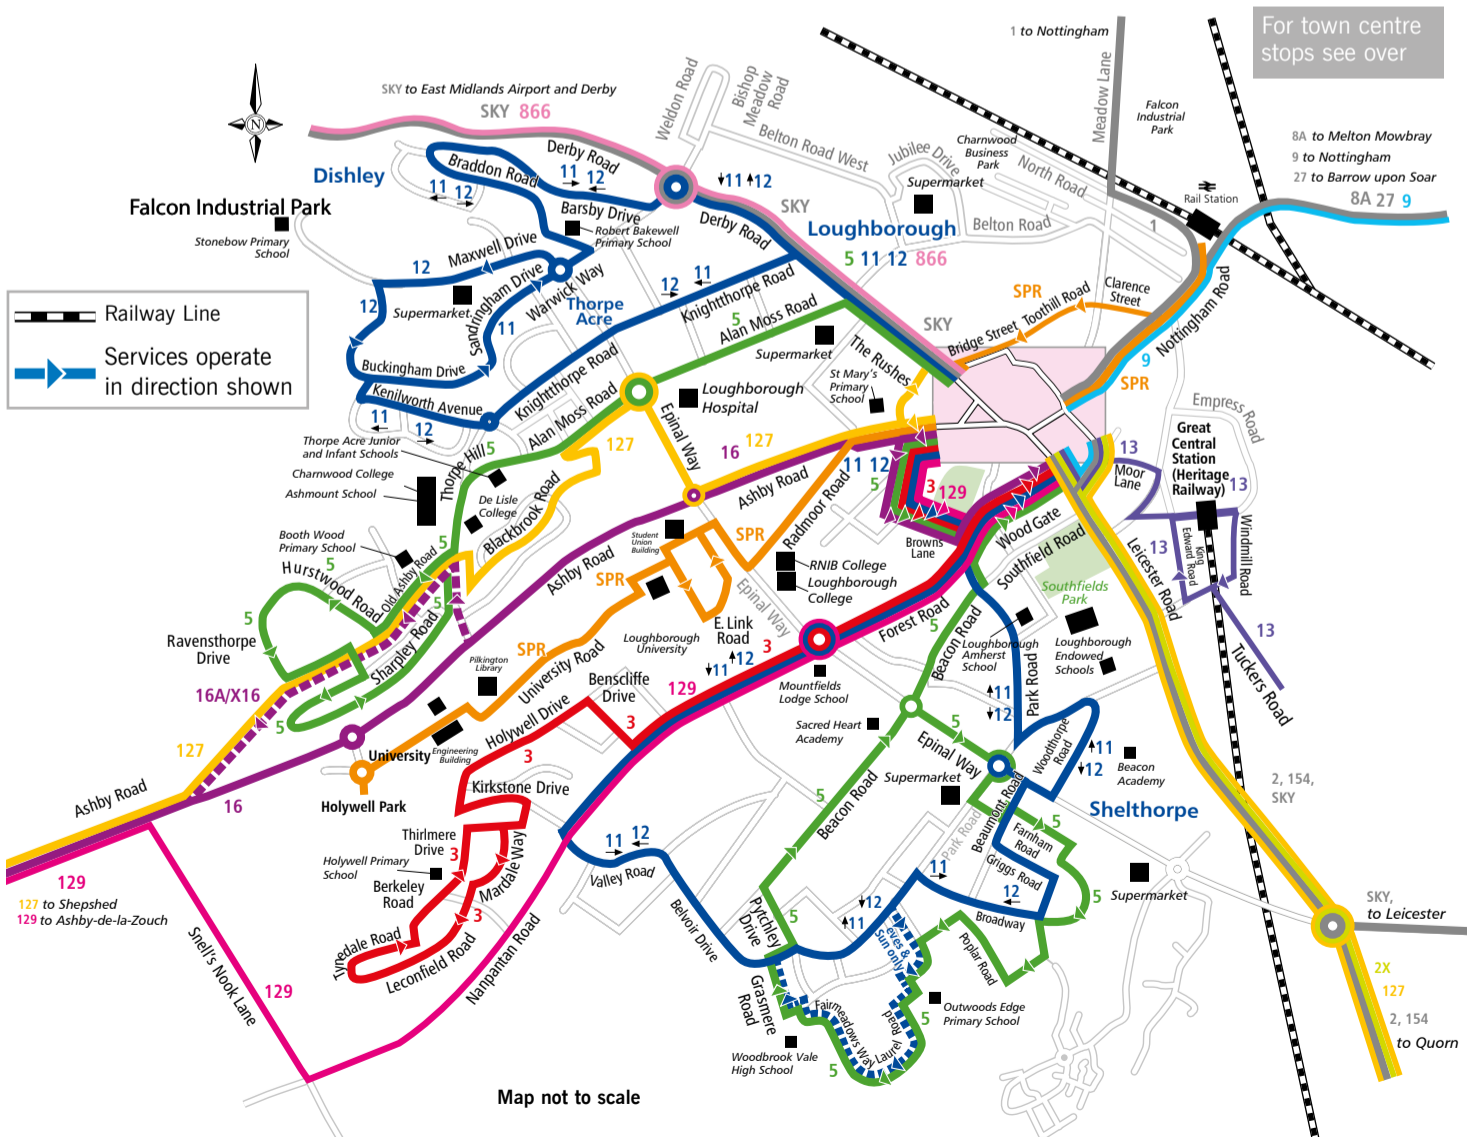

Underlined services are supported by Leicestershire County Council.

1. **KEY:**
2. Mon-Fri one early AM journey departs Coalville & Thringstone.
   - Operates every 15 minutes Monday to Friday during University holidays and 20 minutes on Saturdays.
   - ▲ No service in the evenings during University holidays.
   - Operates every 40 minutes during University holidays.