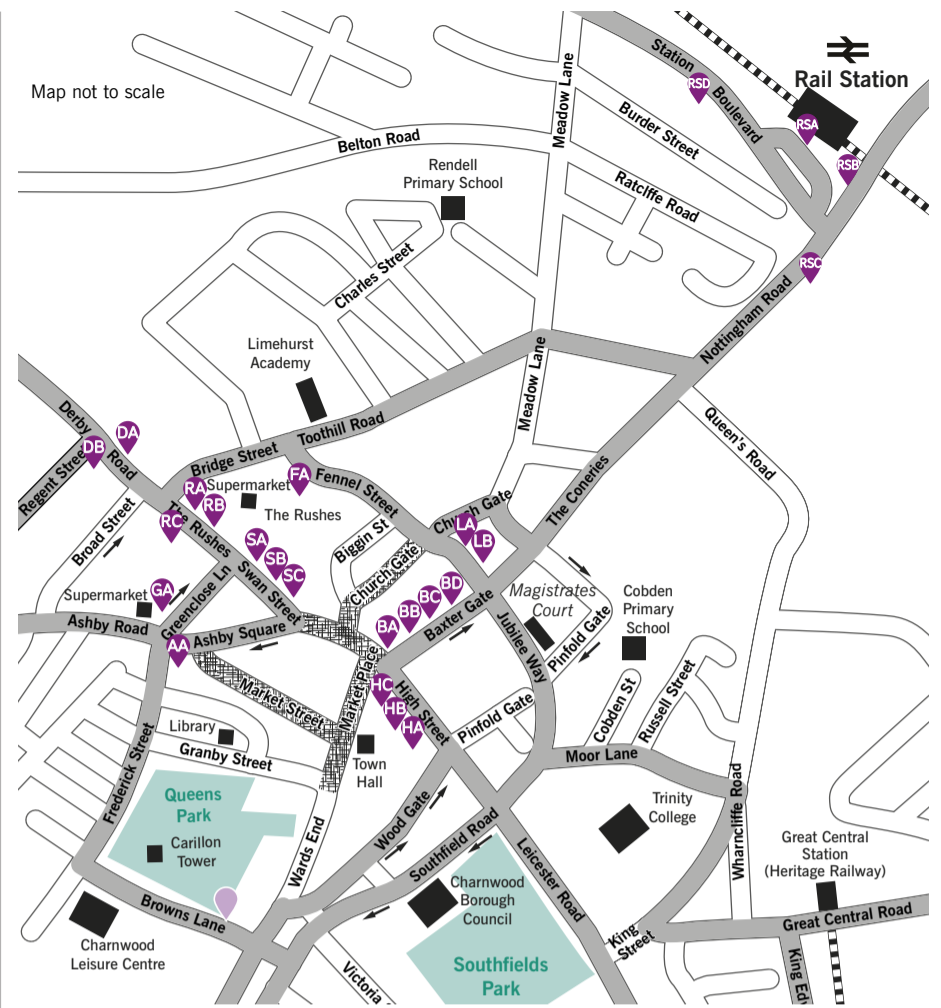

Ashby Square

AA 3, 5, 11, 12, 16/16A/X16, 127, SPR SMS code: leiamgjt

Baxter Gate

BA 1 SMS code: leidwdjm

BB 2, 2X, 13, 154 SMS code: leidwdjp

BC 8A, 9, 16/16A/X16, 27, 127 SMS code: leiamamt

BD 3, 129 SMS code: leidwdjt

Browns Lane

3, 5, 11, 12, 129 SMS code: leidwata

Derby Road

DA 5, 11, 12, 866, SKY (Kinchbus) Leicester bound SMS code: leiamagp

DB 5, 11, 12, 866, SKY (Kinchbus) Derby bound, SMS code: leiamagj

Fennel Street

FA 3, 5, 11, 12, 16/16A/X16, 127, SKY (Kinchbus) Derby bound SMS code: leidwdmt

Greenclose Lane

GA 127, 866, SPR SMS code: leiamgtw

High Street

HA 16/16A/X16, 127 SMS code: leiamgjm

HB SKY (Kinchbus) Derby bound SMS code: leiamapg

HC 5, 11, 12 SMS code: leidtwgj

Lemyngton Street

LA SKY (Kinchbus) Leicester bound SMS code: leiaagwd

LB 127 SMS code: leiamgdg

The Rushes

RA SPR SMS code: leiadwja

RB 5, 11, 12 SMS code: leijwma (FlixBus and National Express Coach services also depart from this stop)

RC 127, 866, SPR SMS code: leiamgjd

A large print version of this guide is available upon request. Please contact the Helpline on 0116 305 0002.

Swan Street

SA 3, 16/16A/X16, 127, 129, 866 SMS code: leidwdap

SB SPR SMS code: leidwdaw

SC 5, 11, 12 SMS code: leidwdga

Rail Station

RSA SPR, NCT 1 to Loughborough SMS code: leiamgja

Nottingham Road

RSB 8A, 9, 27 SMS code: leidwdma

RSC 8A, 9, 27, NCT 1, SPR SMS code: leidwdja

Station Boulevard

RSD 1 to Nottingham SMS code: leidwdmd

KEY

- Bus Stops
- Other Bus Stops
- Bus Served Roads
- Pedestrianised Areas

This map shows the main departure points in the town centre.

www.Choosehowyoumove.co.uk

@CHYMLEics ChooseHowYouMove

View other local bus guides at www.choosehowyoumove.co.uk/public-transport

Further information

Concessionary travel for older people and for disabled people

The English National Concessionary Travel Scheme offers free off-peak travel on local bus services in all parts of England. For more information please call **0116 305 0002**.

Community Transport in and around Loughborough

For older or disabled people who cannot use ordinary buses, John Storer Charnwood offers a social car scheme and accessible minibus services. Please call **01509 631761** for information.

www.traveline.info
0871 200 22 33
calls cost 12p per minute plus your phone company's access charge

0344 800 4411 • www.arrivabus.co.uk

0844 351 1120 • www.centrebus.info

01509 815 637 • www.kinchbus.co.uk

01283 500 228 • www.diamondbuses.com

0115 950 60 70 • www.nctx.co.uk

0115 777 3035 • localbus.vectareportal.co.uk/maps

03457 48 49 50 • www.nationalrail.co.uk

This guide shows the bus services in Loughborough and the main departure points in the town centre. You will find a summary of the services and frequencies in the timetable overleaf. Some single directional or infrequent services may exist but might not be included. For a comprehensive timetable or more information call Traveline on the number provided (07.00 – 22.00). You can also visit local libraries, tourist information centres, local council offices and bus company travel shops.

Visit www.choosehowyoumove.co.uk/public-transport to see our other bus guides. Online updates will only occur if services change.

www.choosehowyoumove.co.uk/public-transport • 0116 305 0002 • choosehowyoumove@leics.gov.uk
Safe and Sustainable Travel Team, Environment and Transport, Leicestershire County Council, Glenfield, Leicester, LE3 8RJ

The information contained in this leaflet is correct at time of printing, but may be subject to change. Every effort will be made to maintain these services. However, no liability can be accepted for failure to operate the services as specified.