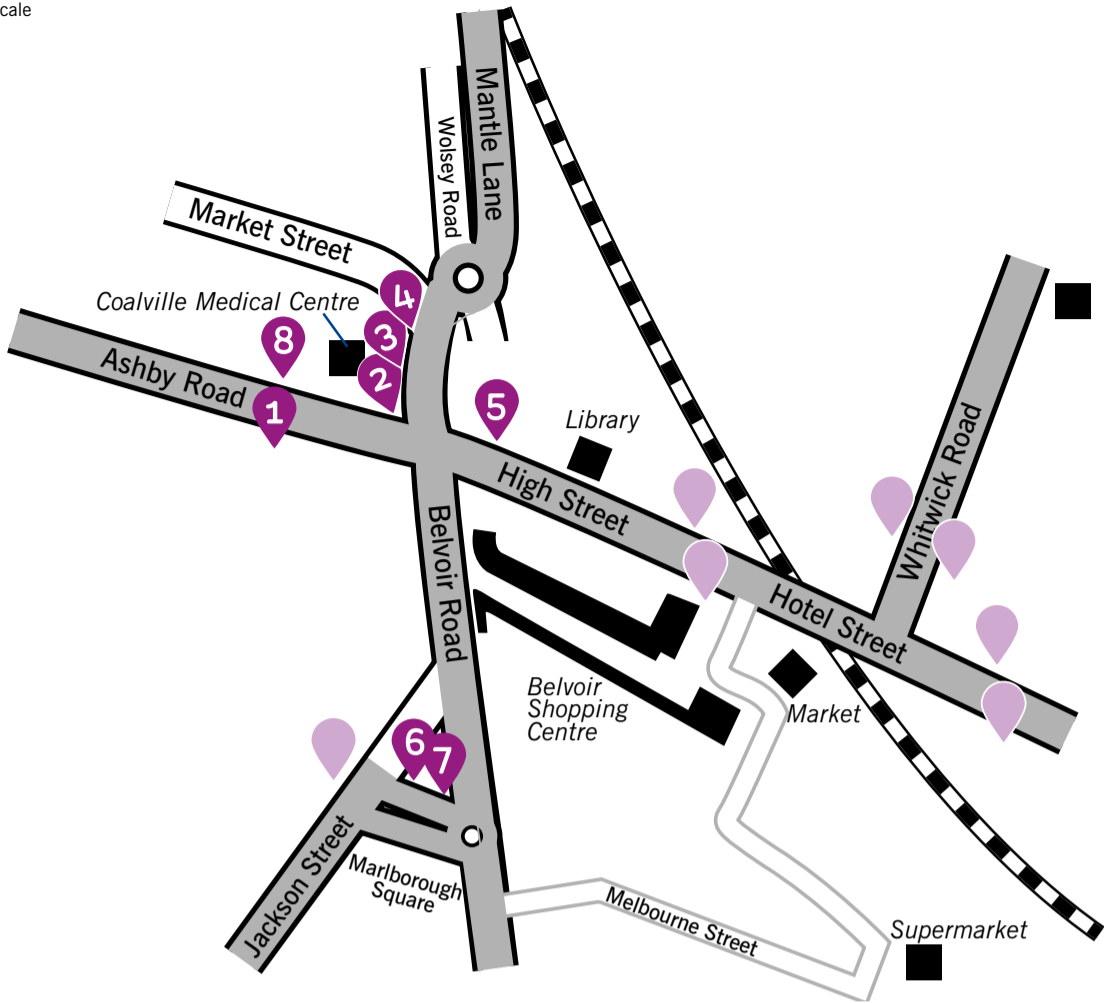

Underlined services are supported by Leicestershire County Council

KEY: ■ Some journeys will operate as a through journey between Leicester and Burton-upon-Trent. In these instances, please remain on bus for through journey. See Traveline for details.

For town centre stops see over

Map not to scale

<p>1 Ashby Road 29, 29A (towards Burton), Airlink 155 (towards East Midlands Airport) SMS code: leijgamt</p> <p>2 Memorial Square Skylink SMS code: leijgtp</p> <p>3 16/16A/X16, 126 SMS code: leijgadt</p> <p>4 11, W3 SMS code: leiajmjt</p> <p>For the next timetabled departures from a specific bus stop, text the 8 letter SMS code to 84268. Normal text message rates apply and the return text message costs 25p.</p>	<p>5 High Street 26, 29, 29A (towards Leicester), Airlink 155 (towards Linford Crescent) SMS code: leiajwpt</p> <p>6 Marlborough Square 26, 120, 159 SMS code: leiajtpd</p> <p>7 15 SMS code: leijgdpd</p> <p>8 Ashby Road Airlink 155 (towards Linford Crescent) SMS code: leimamjw</p>
--	--

KEY

- Bus Stops
- Other Bus Stops
- Bus Served Roads

This map shows the main departure points in the town centre.

A large print version of this guide is available upon request. Please contact the Helpline on 0116 305 0002.