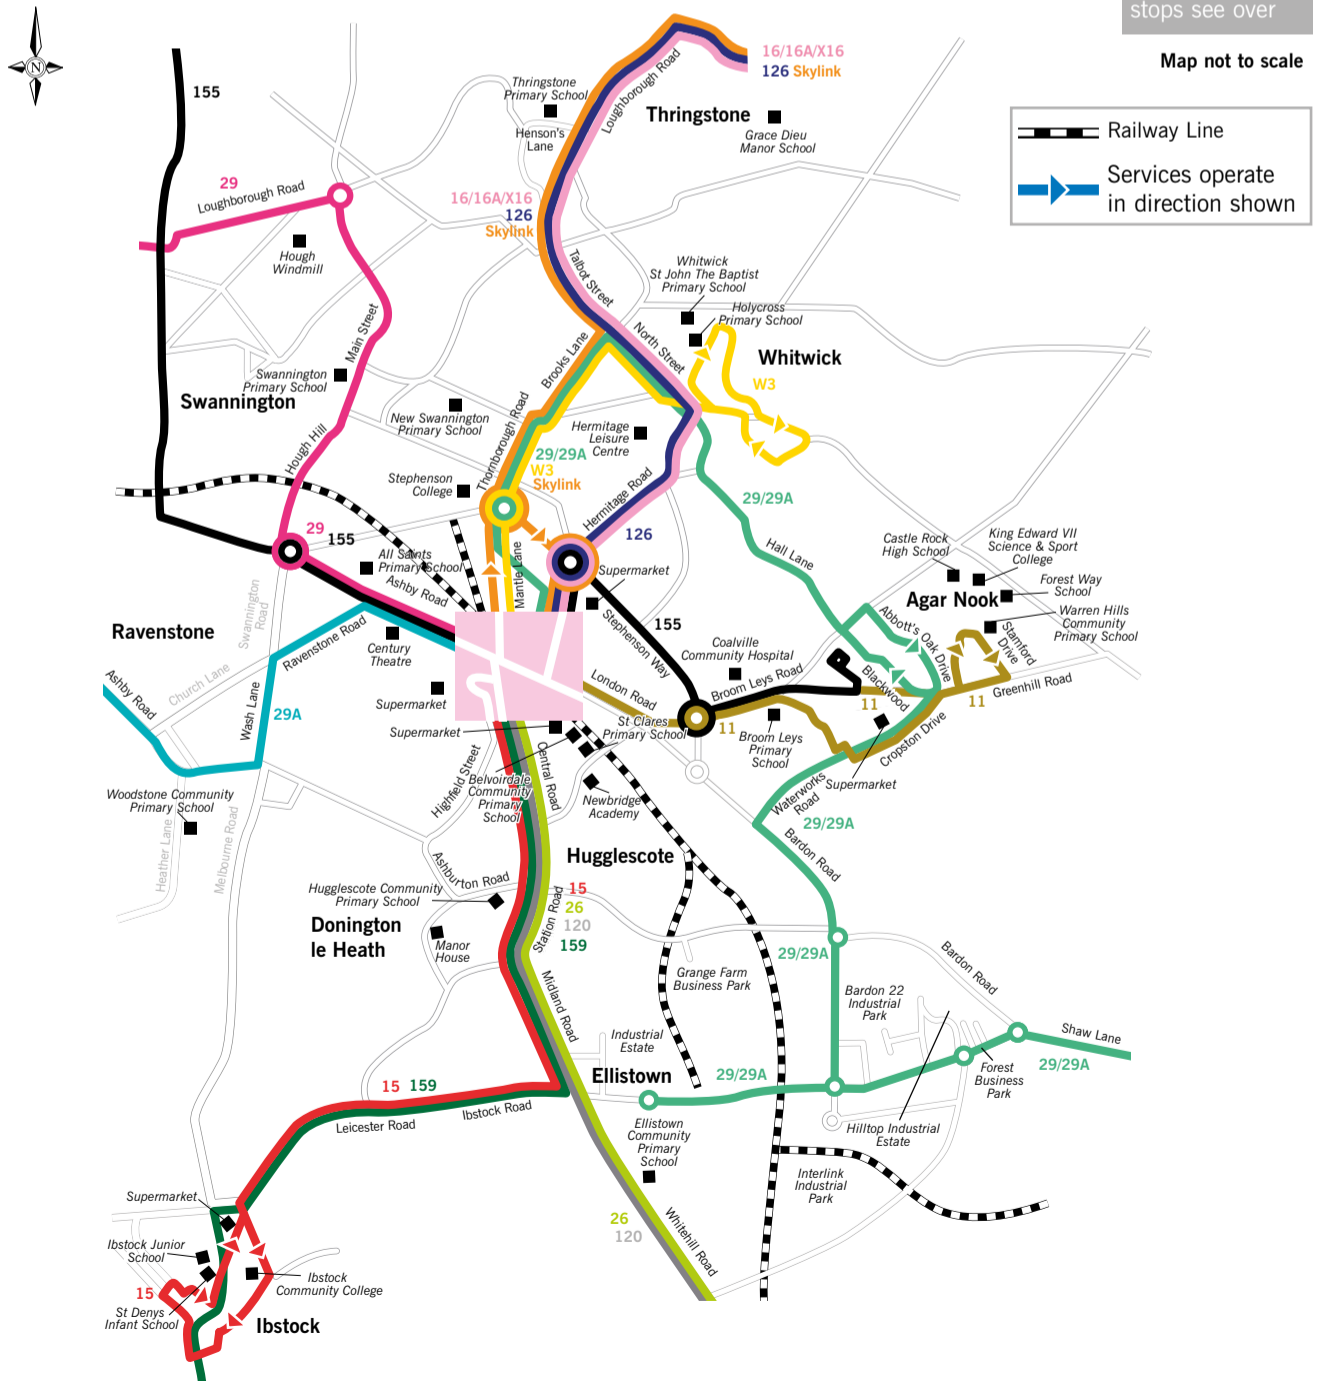

Underlined services are supported by Leicestershire County Council

KEY: ■ Some journeys will operate as a through journey between Leicester and Burton-upon-Trent. In these instances, please remain on bus for through journey. See Traveline for details.

For town centre stops see over

Map not to scale

<p>1 Ashby Road 29, 29A (towards Burton), Airlink 155 (towards East Midlands Airport) SMS code: leijgamt</p> <p>2 Memorial Square Skylink SMS code: leijgtp</p> <p>3 16/16A/X16, 126 SMS code: leijgadt</p> <p>4 11, W3 SMS code: leiajmjt</p> <p>For the next timetabled departures from a specific bus stop, text the 8 letter SMS code to 84268. Normal text message rates apply and the return text message costs 25p.</p>	<p>5 High Street 26, 29, 29A (towards Leicester), Airlink 155 (towards Linford Crescent) SMS code: leiajwpt</p> <p>6 Marlborough Square 26, 120, 159 SMS code: leiajtpd</p> <p>7 15 SMS code: leijgdpd</p> <p>8 Ashby Road Airlink 155 (towards Linford Crescent) SMS code: leimamjw</p>
--	--

KEY

- Bus Stops
- Other Bus Stops
- Bus Served Roads

This map shows the main departure points in the town centre.

A large print version of this guide is available upon request. Please contact the Helpline on 0116 305 0002.