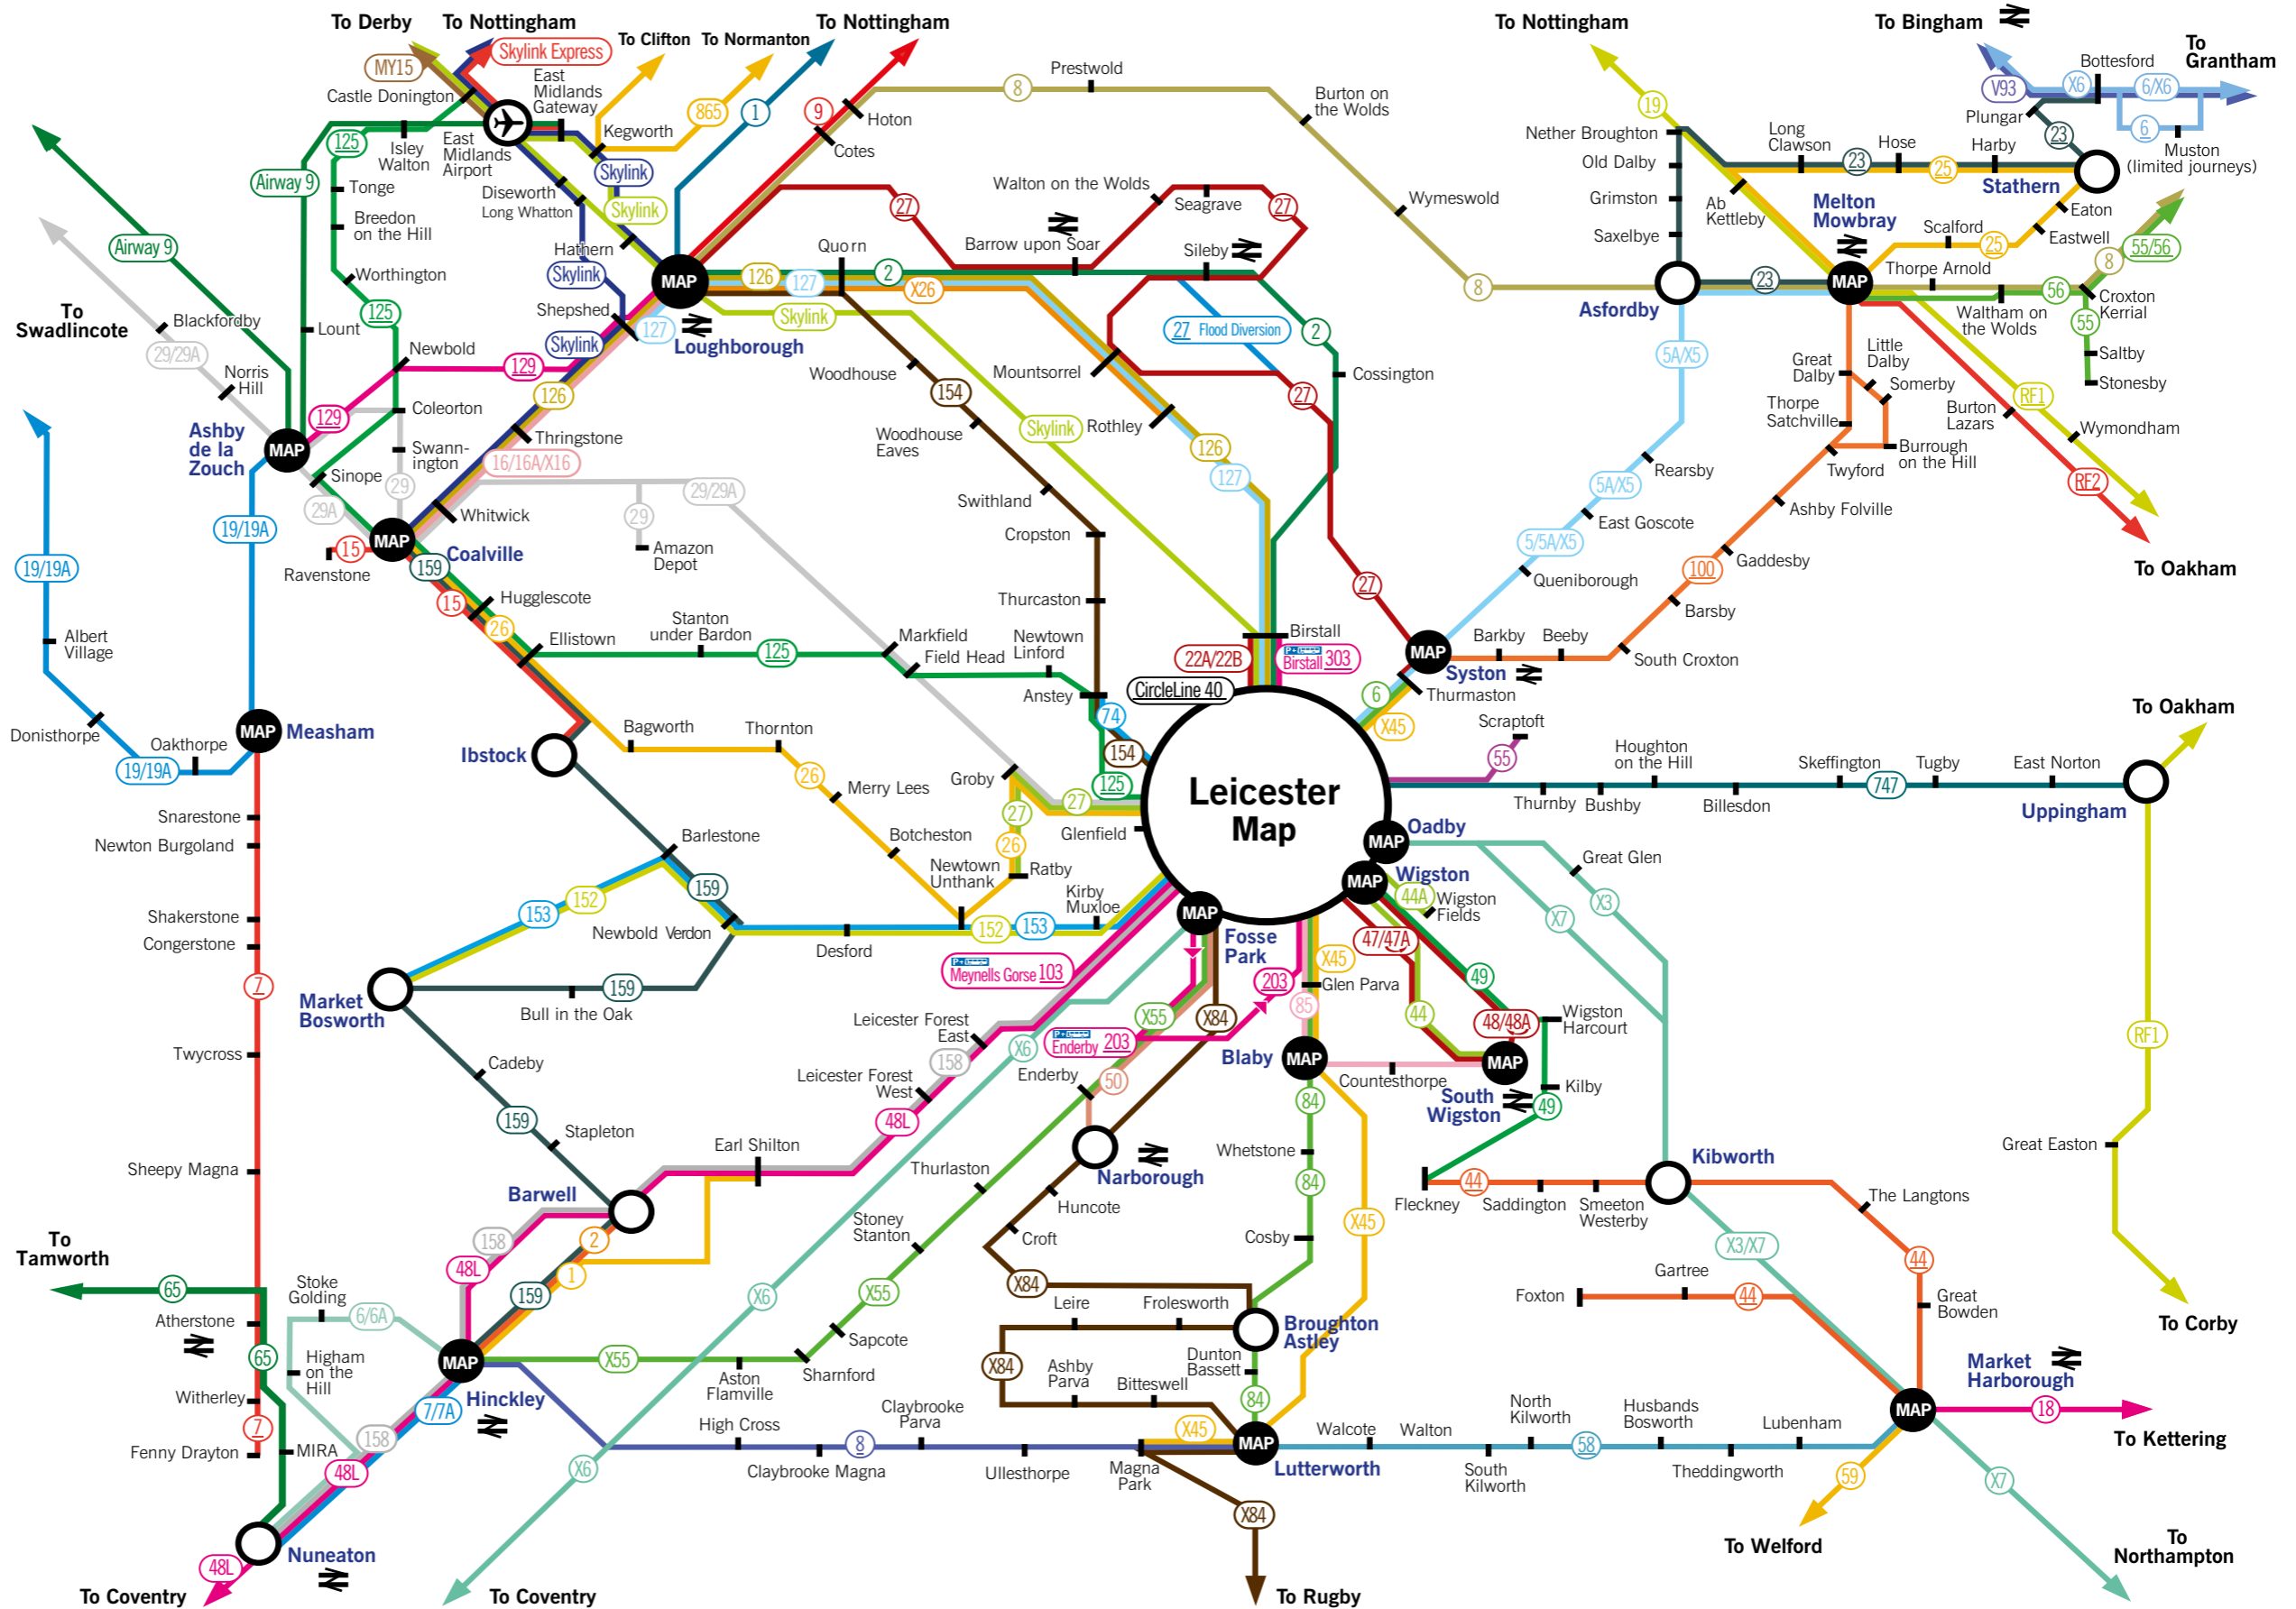

Leicestershire Network Bus map & guide

April 2021

www.Choose how
youmove.co.uk

View other local bus guides at
www.choosehowyoumove.co.uk/public-transport

@CHYMLEICS ChooseHowYouMove

Service	Operator(s)	Route	FREQUENCY		
			Monday – Saturday Daytime	Monday – Saturday Evenings	Sunday and Bank Holidays
1	Nottingham City	Loughborough - East Leake - Nottingham	20 mins	hourly	hourly
1	Arriva	Earl Shilton - Hinckley	hourly	no service	no service
2	Arriva	Barwell - Hinckley	2 hourly	no service	no service
2	Kinchbus	Leicester - Birstall - Sileby - Barrow Upon Soar - Loughborough	30 mins	hourly	no service
3	Arriva	Hinckley - Burbage (Three Pots)	infrequent	no service	no service
5	Arriva	Leicester - Belgrave - Rushey Mead - Syston - East Goscote	30 mins	hourly	hourly
5A	Arriva	Leicester - Syston - Rearsby - Melton Mowbray	30 mins	no service	no service
X5	Arriva	Leicester - Syston - Rearsby - Melton Mowbray	infrequent	no service	no service
6	Arriva	Leicester - Thurmaston ASDA	15 mins	no service	no service
6	Centrebus	Bottesford - Grantham	hourly	no service	no service
X6	Centrebus	Grantham - Bottesford - Bingham - Ratcliffe on Trent	infrequent	no service	no service
6	Arriva	Burbage - Hinckley - Hollycroft - Stoke Golding - Higham on the Hill	hourly	no service	no service
6A	Arriva	Burbage - Hinckley - Hollycroft - Stoke Golding - Higham on the Hill	infrequent	no service	no service
7	Arriva	Burbage - Hinckley - Hollycroft - Nuneaton	hourly	no service	no service
7	Roberts Coaches	Measham - Atherstone - Fenny Drayton	infrequent	no service	no service
8	Centrebus	Loughborough - Melton Mowbray - Grantham	hourly	no service	no service
8	Arriva	Hinckley - Magna Park - Lutterworth	hourly	no service	no service
9	Kinchbus	Loughborough - Bunny - Nottingham	30 mins	no service	no service
15	Arriva	Ravenstone - Coalville - Ellistown - Ibstock	30 mins	no service	no service
16/16A/X16	Arriva	Coalville - Whitwick - Thringstone - Shepshe - Loughborough	hourly	no service	no service
18	Stagecoach	Market Harborough - Ise Lodge, Kettering	hourly	no service	no service
19	Centrebus	Nottingham - Melton Mowbray	2 hourly	no service	no service
22A	Centrebus	Evington - Leicester - Birstall (Windmill Avenue)	30 mins	hourly Evington - Leicester	no service
22B	Centrebus	Evington - Leicester - Birstall (Harrowgate Drive)	30 mins	no service	no service
23	Centrebus	Melton Mowbray - Asfordby - Old Dalby - Long Clawson - Harby - Stathern - Redmile - Bottesford	2 hourly	no service	no service
25	Centrebus	Melton Mowbray - Salford - Eastwell - Stathern	2 hourly	no service	no service
26	Arriva	Leicester - Ratby - Botcheston - Thornton - Bagworth - Coalville	hourly	no service	no service
27	Roberts Coaches	Loughborough - Barrow upon Soar - Sileby	1 hour 15 mins	no service	no service
27	Arriva	Leicester - Ratby via Groby Road	20/40 mins	hourly	hourly
29	Arriva	Leicester - Groby - Markfield - Whitwick - Coalville	20/40 mins Monday - Friday hourly Saturday	hourly	hourly
29	Arriva	Coalville - Ashby de la Zouch - Swadlincote	hourly	no service	hourly
29A	Arriva	Leicester - Groby - Markfield - Whitwick - Coalville	hourly	no service	no service
29A	Arriva	Coalville - Ashby de la Zouch - Swadlincote	hourly	no service	no service
31	Arriva	The 31 and 31A are suspended due to the COVID-19 pandemic.	suspended	suspended	suspended
31A	Arriva	Please see the 31E for journeys between Oadby Estates and Leicester.	suspended	suspended	suspended
31E	Arriva	Oadby Estates (Oadby Grange/Coombe Rise) - Leicester	20 mins	30 mins (hourly Saturday evenings)	hourly
CircleLine 40	Centrebus	Leicester Outer Circle	hourly	no service	no service
44	Centrebus	Fleckney - Market Harborough - Foxton	2 hourly	no service	no service
44	Arriva	Leicester - South Wigston	30 mins	no service	no service
44A	Arriva	Leicester - Wigston Magna	30 mins	hourly	hourly
47	Arriva	Leicester - South Wigston - Wigston Magna - Leicester	15 mins Monday - Friday 20 mins Saturday	service 47A	service 47A
47A	Arriva	Leicester - South Wigston - Wigston Magna - Leicester	no service	30 mins	hourly
48	Arriva	Leicester - Wigston Magna - South Wigston - Leicester	15 mins Monday - Friday 20 mins Saturday	service 48A	service 48A
48A	Arriva	Leicester - Wigston Magna - South Wigston - Leicester	no service	30 mins	hourly
48L	Stagecoach	Leicester - Hinckley - Nuneaton	20 mins	varying frequency check timetable/traveline for details	hourly Leicester - Nuneaton
49	Arriva	Fleckney - Kilby - Wigston Harcourt - Wigston Magna - Leicester	30 mins	service 47A/48A (1)	service 47A/48A (1)
50	Arriva	Leicester - Fosse Park - Enderby - Narborough	20 mins	30 mins	30 mins
54A	Centrebus	Beaumont Leys - Leicester	20 mins (30 mins Saturday)	no service	no service