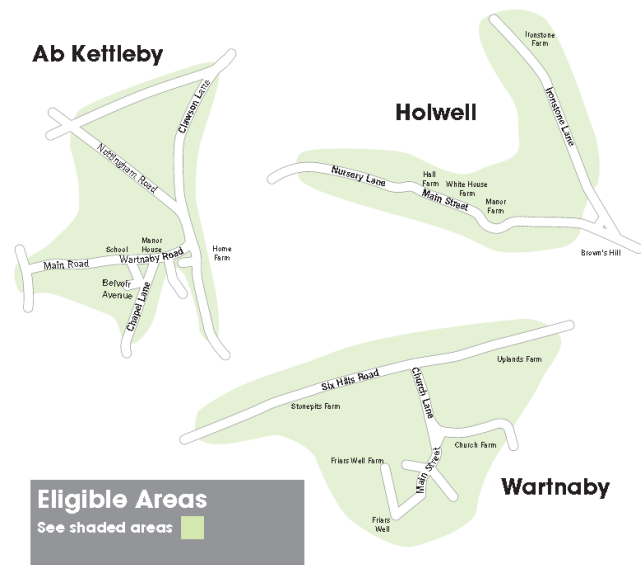

DRT Change of Provider

Passenger Information

Customers are advised that from Monday 12th February the Demand Responsive Transport from Holwell, Wartnaby and Ab Kettleby to Melton Mowbray will be run by Elaines Taxis.

To book your seat and pick up point simply call **Elaines Taxis** on **01664 656565** (by 5pm the day before you wish to travel).

The timetable, fares and eligible areas will remain unchanged.

Fares

	To Melton Mowbray
Adult Single from Holwell, Wartnaby and Ab Kettleby	£1.50
Adult Return from Holwell, Wartnaby and Ab Kettleby	£2.80
Child Single from Holwell, Wartnaby and Ab Kettleby	£0.75
Child Return from Holwell, Wartnaby and Ab Kettleby	£1.40

Older and disabled persons' travel concessions valid in accordance with current terms and conditions.

Times of operation

Day	From	Depart (approx)	Return (approx)
TUESDAY, WEDNESDAY, THURSDAY & SATURDAY	Holwell	0915	1300
	Wartnaby	0925	1300
	Ab Kettleby	0930	1300

If you have any questions regarding this notice, please contact Leicestershire County Council's Helpline on 0116 305 0002 or email ChooseHowYouMove@leics.gov.uk