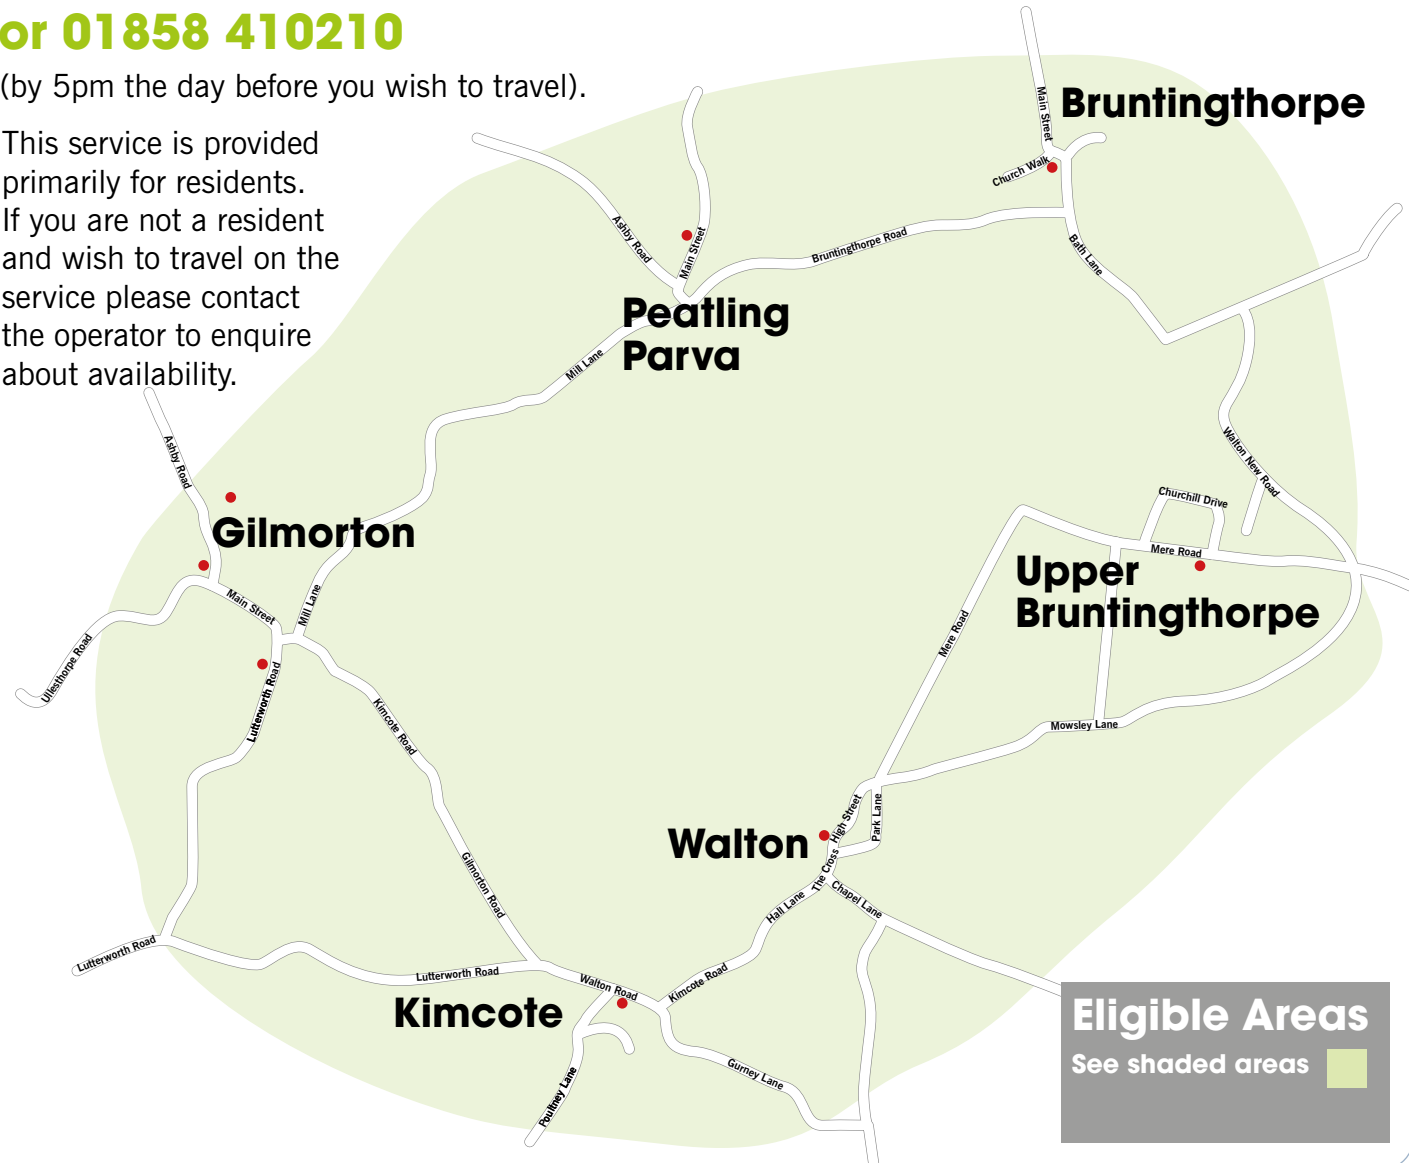

Operated by Murphy's Taxis
01455 559000
or **01858 410210**

Comments & Suggestions

Sustainable Travel Group
0116 305 0002
(Mon-Fri 8am-5pm)

All of the information is correct at the time of being printed but may be subject to change.

**Demand
Responsive
Transport**

**LOCAL TRANSPORT SERVICE
FOR YOUR AREA**

**Peatling Parva
and villages
to Lutterworth**

MONDAY TO SATURDAY

Booking line
01455 559000
or **01858 410210**

Operated by Murphy's Taxis

Transport from Peatling Parva, Bruntingthorpe, Upper Bruntingthorpe, Walton, Kimcote and Gilmorton to Lutterworth

Demand Responsive
Transport

Times of operation

From	Depart (approx)	Return from Lutterworth – George Street bus stop near Costa Coffee	
		Monday & Thursday Only (approx)	Monday - Saturday (approx)
Peatling Parva - adj The Shires Inn	0940	1330	1600
Bruntingthorpe - junction of Church Walk and Main St	0945		
Upper Bruntingthorpe - junction of Mere Rd and Churchill Drive	0950		
Walton – adj Dog & Gun Inn	0955		
Kimcote – opp Manor Farm, Walton Rd	0958		
Gilmorton – end of Turville Rd	1005		
Gilmorton – Ashby Rd bus stop near Turville Rd	1006		
Gilmorton – adj The Crown Inn	1008		
Lutterworth – bus stop opp Library	1013		
Lutterworth – George Street bus stop near Costa Coffee	1015		

To book your seat and pick up point simply call Murphy's Taxis on

01455 559000
or **01858 410210**

(by 5pm the day before you wish to travel).

This service is provided primarily for residents. If you are not a resident and wish to travel on the service please contact the operator to enquire about availability.