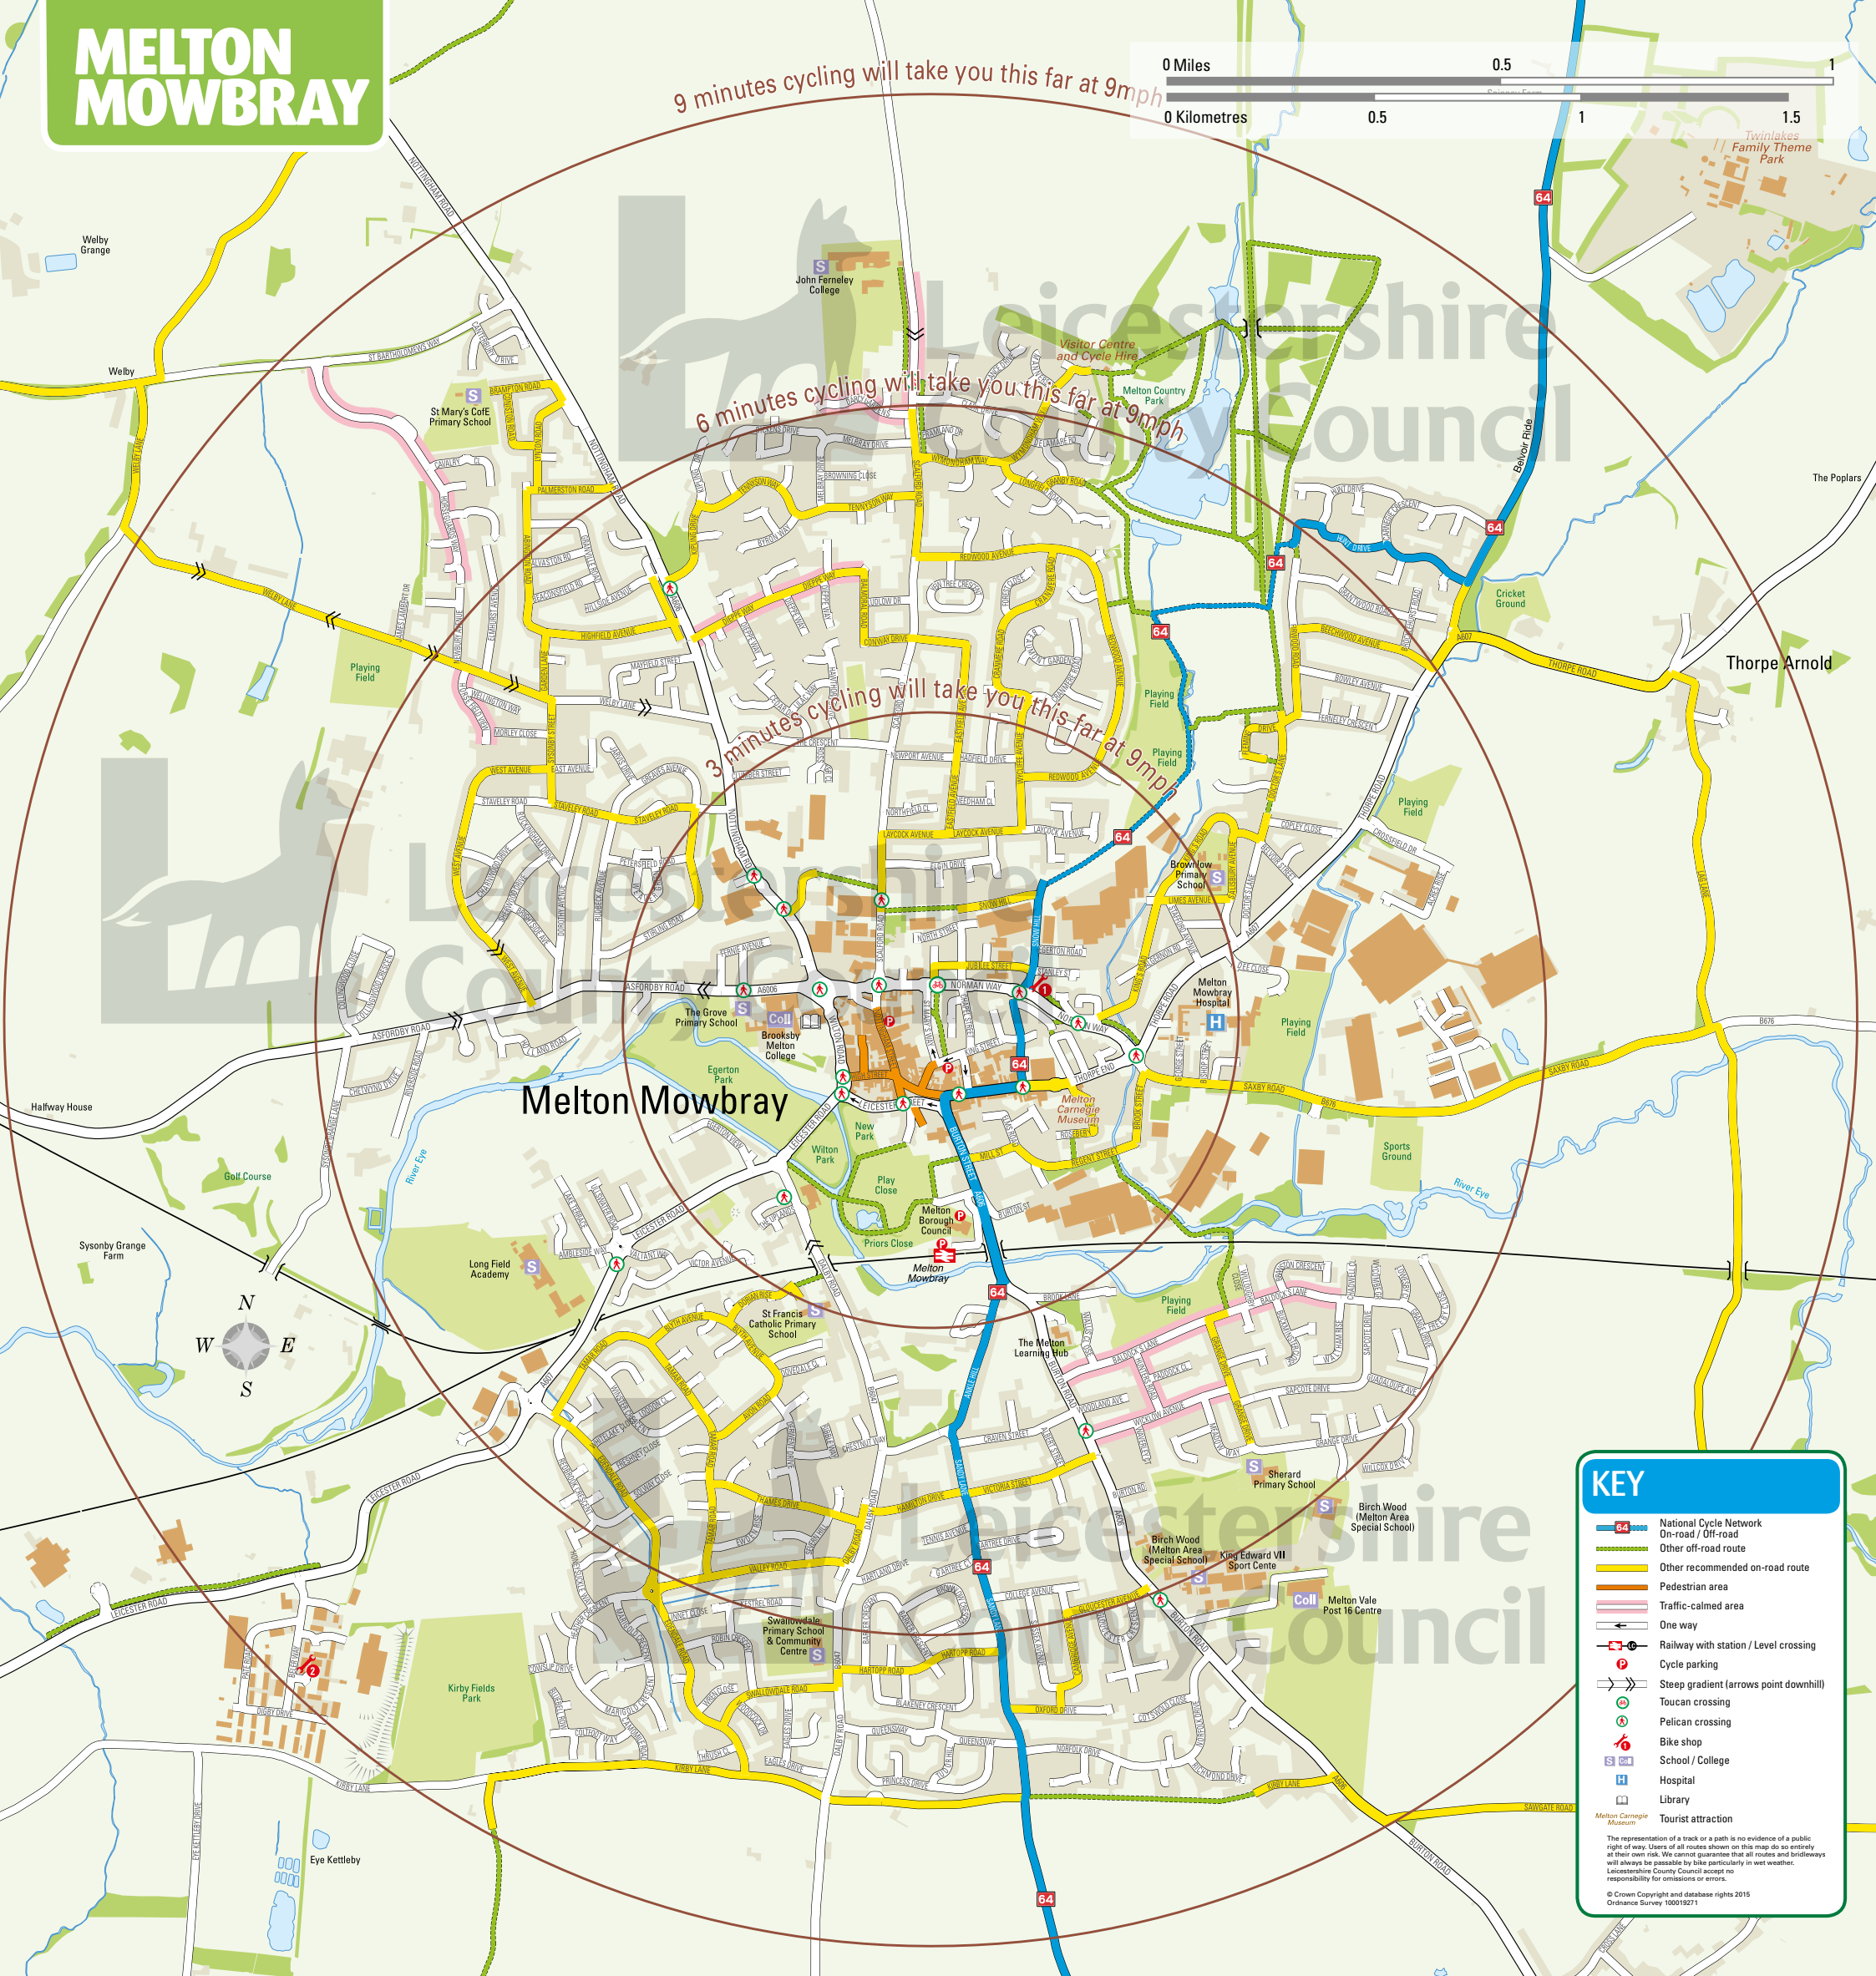

# MELTON MOWBRAY

9 minutes cycling will take you this far at 9mph

6 minutes cycling will take you this far at 9mph

3 minutes cycling will take you this far at 9mph

### KEY

- National Cycle Network
- On-road / Off-road
- Other off-road route
- Other recommended on-road route
- Pedestrian area
- Traffic-calmed area
- One way
- Railway with station / Level crossing
- Cycle parking
- Toucan crossing
- Pelican crossing
- Bike shop
- School / College
- Hospital
- Library
- Tourist attraction

Melton Carnegie Museum

The representation of a track or a path is no evidence of a public right of way. Users of all routes shown on this map do so entirely at their own risk. We cannot guarantee that all routes and bridleways will always be passable by bike particularly in wet weather. Leicestershire County Council accept no responsibility for omissions or errors.

© Crown Copyright and database rights 2015  
Ordnance Survey 100019271