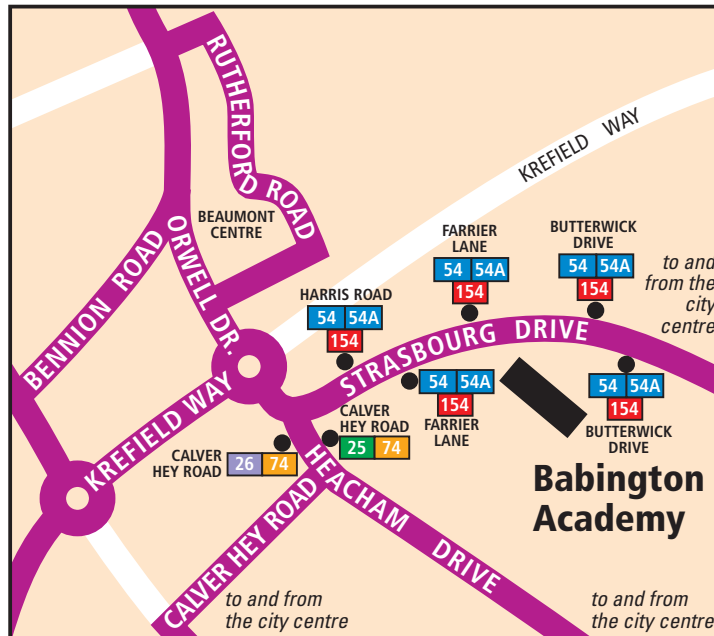

Bus stops within a 10-minute walk of your school

Please try an alternative way to get to and from school while buses are very busy because of Covid19

Buses 54, 54A and 154 might be very busy, the map shows other routes within about a ten-minute walk.

Where alternative buses go

25	Operated by First
BEAUMONT CENTRE	
HEACHAM DRIVE	
Burnham Drive	
Abbey Park Road	
HAYMARKET BUS STN.	

26	Operated by First
HAYMARKET BUS STN.	
Abbey Park Road	
Burnham Drive	
HEACHAM DRIVE	
Beaumont Centre	
MOWMACRE HILL	

74	Operated by First
ANSTEY, Hollow Road	
Cropston Road	
Anstey Lane	
BEAUMONT CENTRE	
CALVER HEY ROAD	
Anstey Lane	
HAYMARKET BUS STN.	

For full details of all main buses around Leicester, please download:
www.leicester.gov.uk/media/184568/main-bus-services-around-leicester-december-2019.pdf