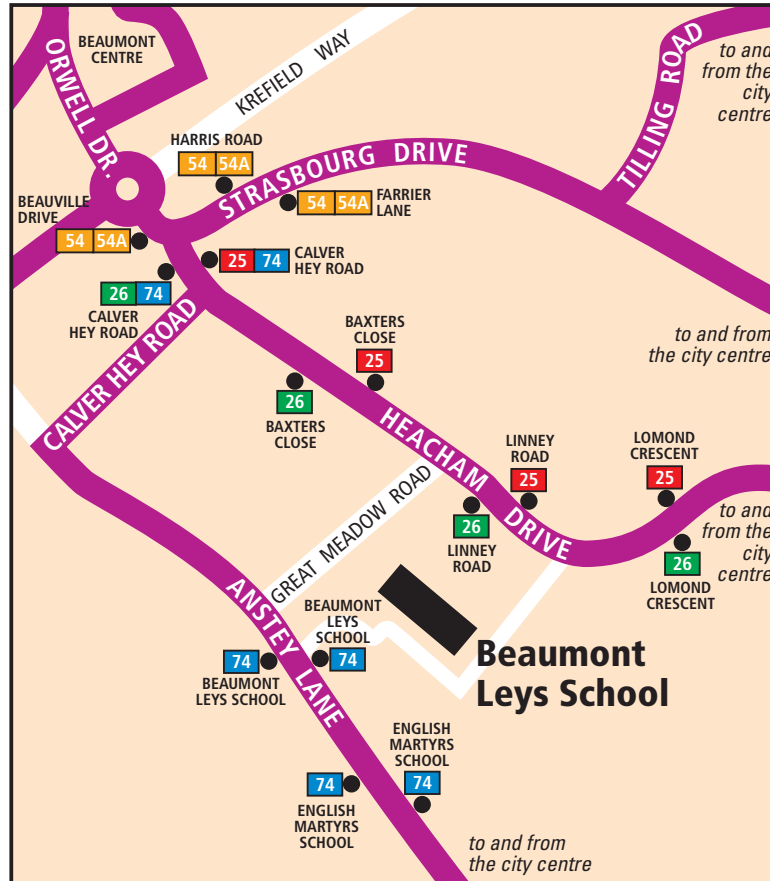

Bus stops within a 10-minute walk of your school

Please try an alternative way to get to and from school while buses are very busy because of Covid19

Buses 25, 26 and 74 might be very busy, the map shows other routes within about a ten-minute walk.

Where alternative buses go

54	Operated by First
<ul style="list-style-type: none"> BEAUMONT CENTRE STRASBOURG DRIVE Stocking Farm Abbey Park Road Belgrave Gate Haymarket Bus Station Railway Station North Evington GOODWOOD 	

54A	Operated by Centrebuss
<ul style="list-style-type: none"> BEAUMONT CENTRE STRASBOURG DRIVE Stocking Farm Abbey Park Road Belgrave Gate Haymarket Bus Station Railway Station North Evington GOODWOOD 	

For full details of all main buses around Leicester, please download:
www.leicester.gov.uk/media/184568/main-bus-services-around-leicester-december-2019.pdf

or full details of all buses in Leicester City Centre, please download:
www.leicester.gov.uk/media/184567/bus-services-in-leicester-city-centre-december-2019.pdf