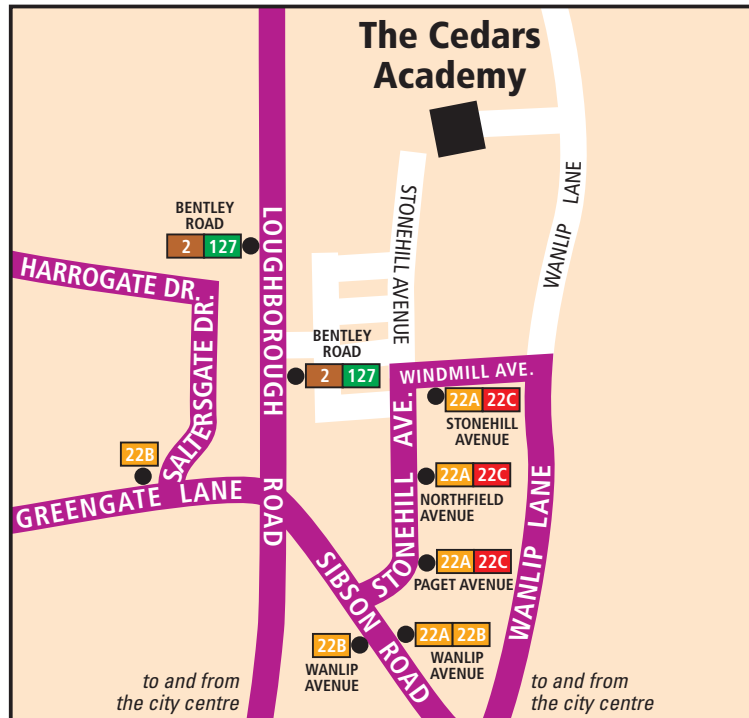

Bus stops within a 10-minute walk of your school

Please try an alternative way to get to and from school while buses are very busy because of Covid19

Bus 22C might be very busy, the map shows other routes within about a ten-minute walk.

Where alternative buses go

2 Operated by Kinchbus
LOUGHBOROUGH
Quorn
Barrow-upon-Soar
Sileby
Cossington
LOUGHBOROUGH ROAD
Belgrave
ST. MARGARET'S BUS STN.

22A Operated by Centrebuss
WINDMILL AVENUE
Birstall Road
Loughborough Road
Belgrave
HAYMARKET BUS STN.

22B Operated by Centrebuss
GREENGATE LANE
Birstall Road
Loughborough Road
Belgrave
HAYMARKET BUS STN.

127 Operated by arriva
SHEPSHED
Loughborough
Quorn
Mountsorrel
Rothley
LOUGHBOROUGH ROAD
Belgrave
ST. MARGARET'S BUS STN.