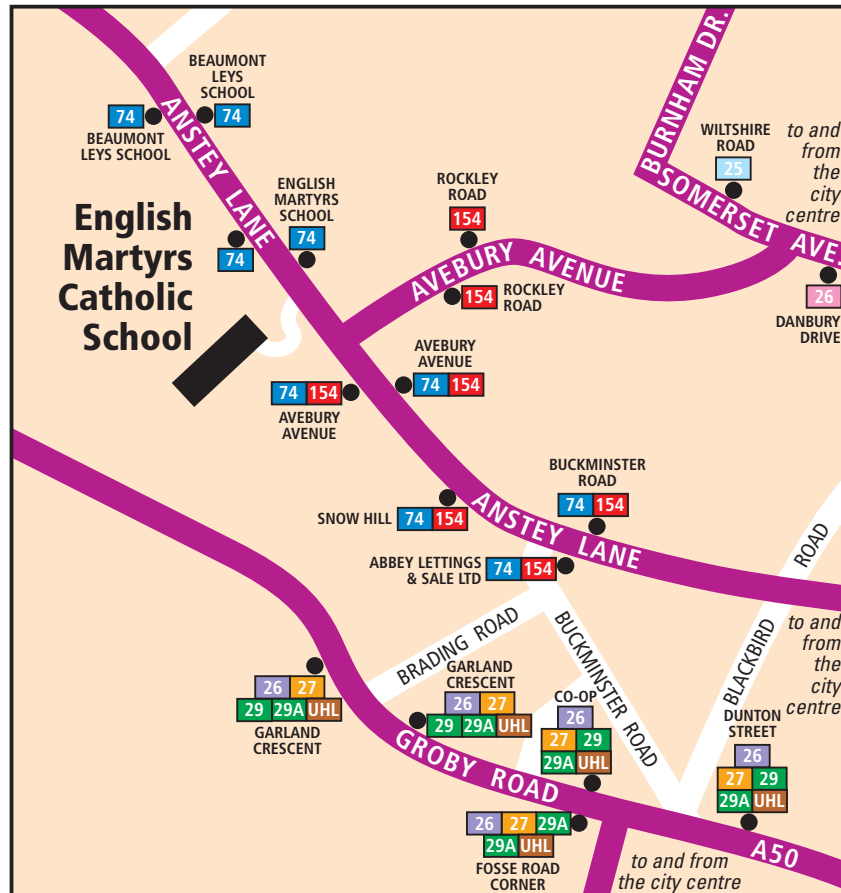

Bus stops within a 10-minute walk of your school

Please try an alternative way to get to and from school while buses are very busy because of Covid19

Buses 74 and 154 might be very busy, the map shows other routes within about a ten-minute walk.

Where alternative buses go

25 Operated by **First**

- BEAUMONT CENTRE
- Mowmacre Hill
- SOMERSET AVENUE**
- Thurcaston Road
- Belgrave
- HAYMARKET BUS STN.

26 Operated by **First**

- HAYMARKET BUS STN.
- Belgrave
- Thurcaston Road
- SOMERSET AVENUE**
- Mowmacre Hill
- BEAUMONT CENTRE

29 29A Operated by **arriva**

- BURTON-ON-TRENT (29)
- SWADLINCOTE (29A)
- Ashby-de-la-Zouch
- Coalville
- Greenhill
- Groby
- County Hall
- GROBY ROAD**
- ST. MARGARET'S BUS STN.

UHL Operated by **Centrebus**

- BEAUMONT CENTRE
- GROBY ROAD**
- St. Nicholas Circle
- Railway Station
- Stoneygate
- Goodwood
- HAMILTON CENTRE

For full details of all main buses around Leicester, please download:
www.leicester.gov.uk/media/184568/main-bus-services-around-leicester-december-2019.pdf