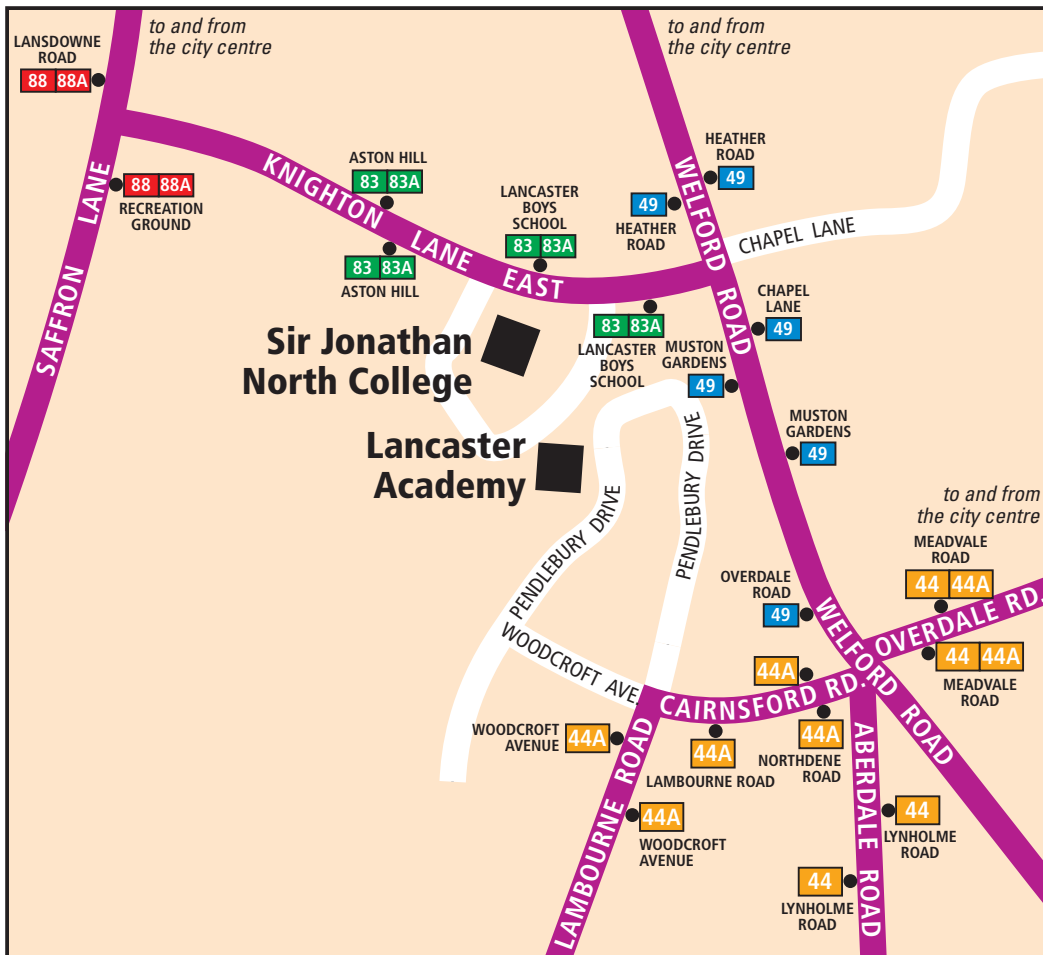

Bus stops within a 10-minute walk of your school

Please try an alternative way to get to and from school while buses are very busy because of Covid19

Buses **49**, **88** and **88A** might be very busy, the map shows other routes within about a ten-minute walk.
 ALL BUSES on SAFFRON LANE and WELFORD ROAD run to and from the City Centre;
 buses **44** and **44A** run to the City Centre via South Knighton.

Where alternative buses go

OTHER SAFFRON LANE BUSES	
47	47A
48	48A
86	

44	Operated by <small>arriva</small>
<ul style="list-style-type: none"> — HAYMARKET BUS STATION — Railway Station — Victoria Park — South Knighton — ABERDALE ROAD — West Knighton — Wigston Fields — WIGSTON MAGNA 	

44A	Operated by <small>arriva</small>
<ul style="list-style-type: none"> — HAYMARKET BUS STATION — Railway Station — Victoria Park — South Knighton — CAIRNSFORD ROAD — West Knighton — Wigston Fields — SOUTH WIGSTON 	

OTHER WELFORD ROAD BUSES	
47	47A
48	48A

For full details of all main buses around Leicester, please download:
www.leicester.gov.uk/media/184568/main-bus-services-around-leicester-december-2019.pdf

or full details of all buses in Leicester City Centre, please download:
www.leicester.gov.uk/media/184567/bus-services-in-leicester-city-centre-december-2019.pdf