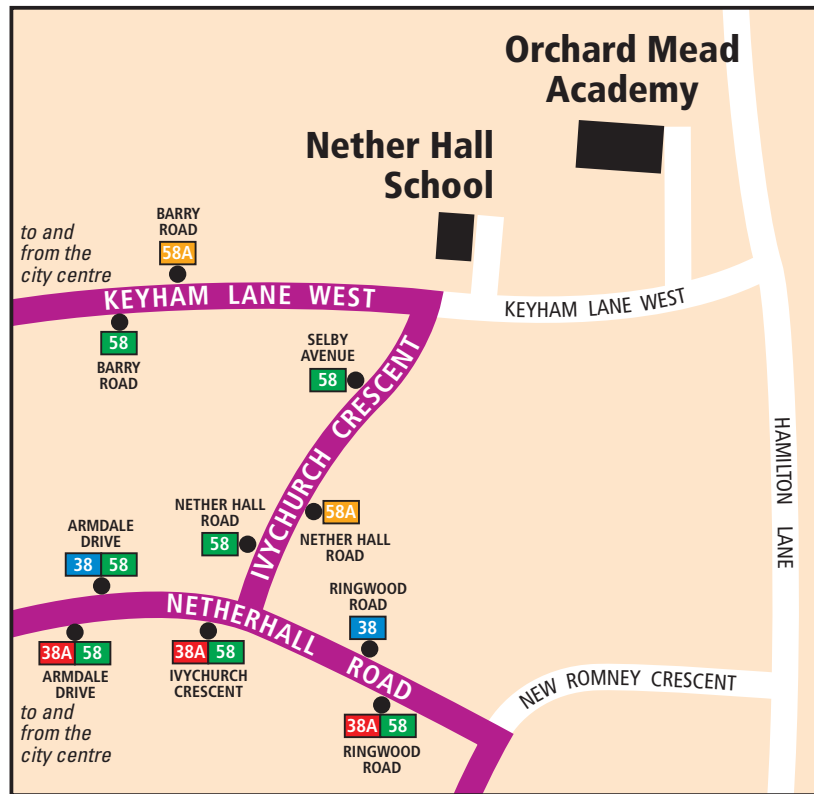

Bus stops within a 10-minute walk of your school

Please try an alternative way to get to and from school while buses are very busy because of Covid19

Buses 38 and 38A might be very busy, the map shows other routes within about a ten-minute walk.

Where alternative buses go

58 Operated by 
SELBY AVENUE
— Hamilton Centre
— MaidenWall Avenue
— Sandhills Avenue
— Victoria Road East
— Humberstone Road
— HUMBERSTONE GATE EAST

58A Operated by 
KEYHAM LANE WEST
— Nether Hall Shops
— Humberstone Village
— Wycombe Road
— Hastings Road
— Humberstone Road
— HUMBERSTONE GATE EAST