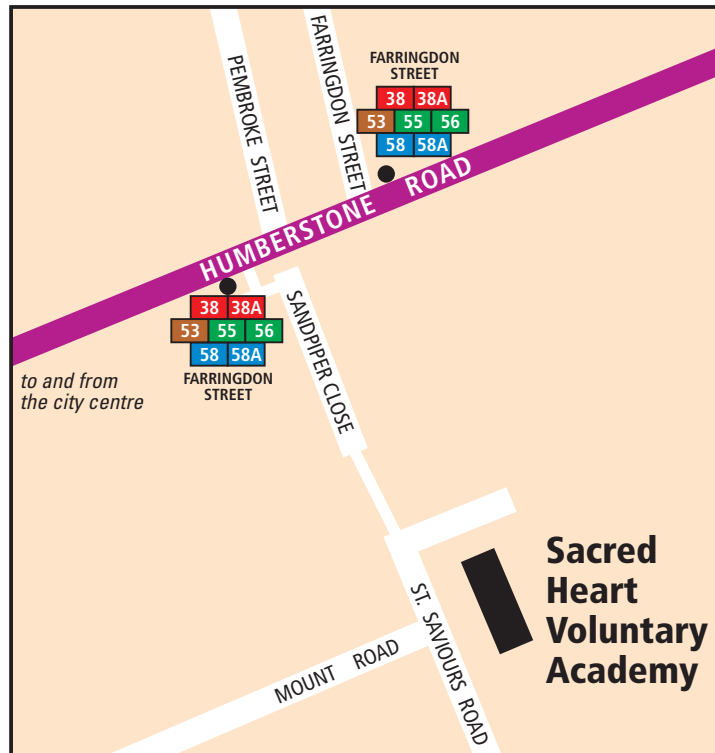

# Bus stops within a 10-minute walk of your school

Please try an alternative way to get to and from school while buses are very busy because of Covid19

Buses **38, 38A, 58** and **58A** and might be very busy, the map shows other routes you can try.