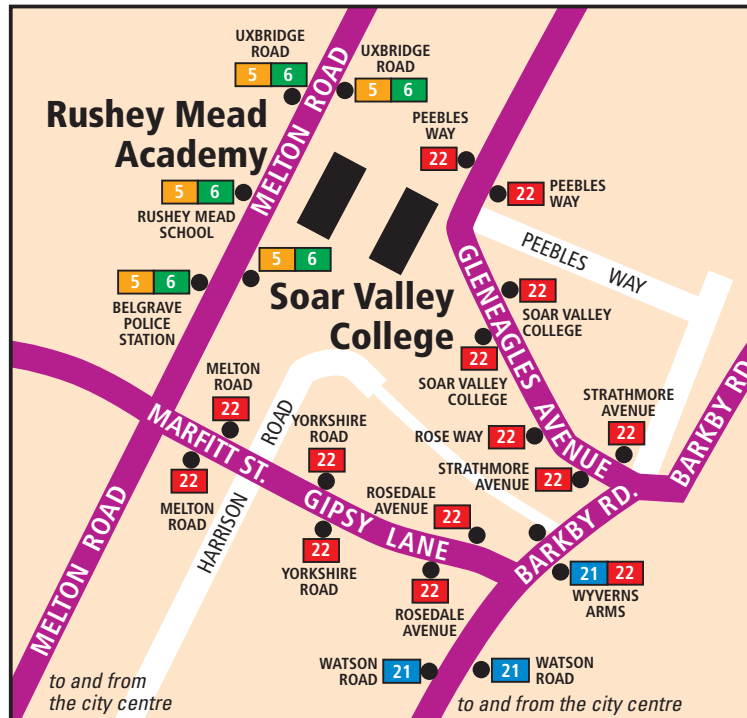

# Bus stops within a 10-minute walk of your school

Please try an alternative way to get to and from school while buses are very busy because of Covid19

Buses 21 and 22 might be very busy, the map shows other routes within about a ten-minute walk.

## Where alternative buses go

For full details of all main buses around Leicester, please download:  
[www.leicester.gov.uk/media/184568/main-bus-services-around-leicester-december-2019.pdf](http://www.leicester.gov.uk/media/184568/main-bus-services-around-leicester-december-2019.pdf)