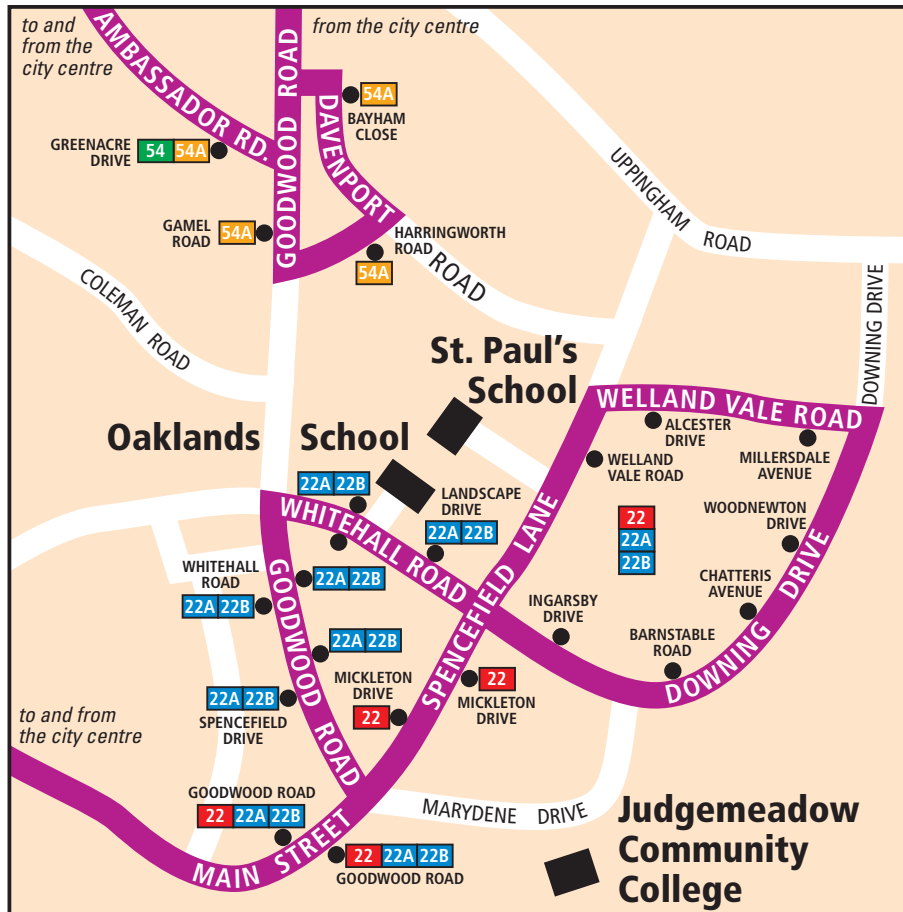

Bus stops within a 10-minute walk of your school

Please try an alternative way to get to and from school while buses are very busy because of Covid19

Buses 22, 22A and 22B might be very busy, the map shows other routes within about a ten-minute walk.

Where alternative buses go

For full details of all main buses around Leicester, please download:
www.leicester.gov.uk/media/184568/main-bus-services-around-leicester-december-2019.pdf

or full details of all buses in Leicester City Centre, please download:
www.leicester.gov.uk/media/184567/bus-services-in-leicester-city-centre-december-2019.pdf