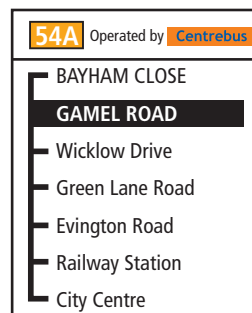

Where alternative buses go

For full details of all main buses around Leicester, please download:
www.leicester.gov.uk/media/184568/main-bus-services-around-leicester-december-2019.pdf

or full details of all buses in Leicester City Centre, please download:
www.leicester.gov.uk/media/184567/bus-services-in-leicester-city-centre-december-2019.pdf