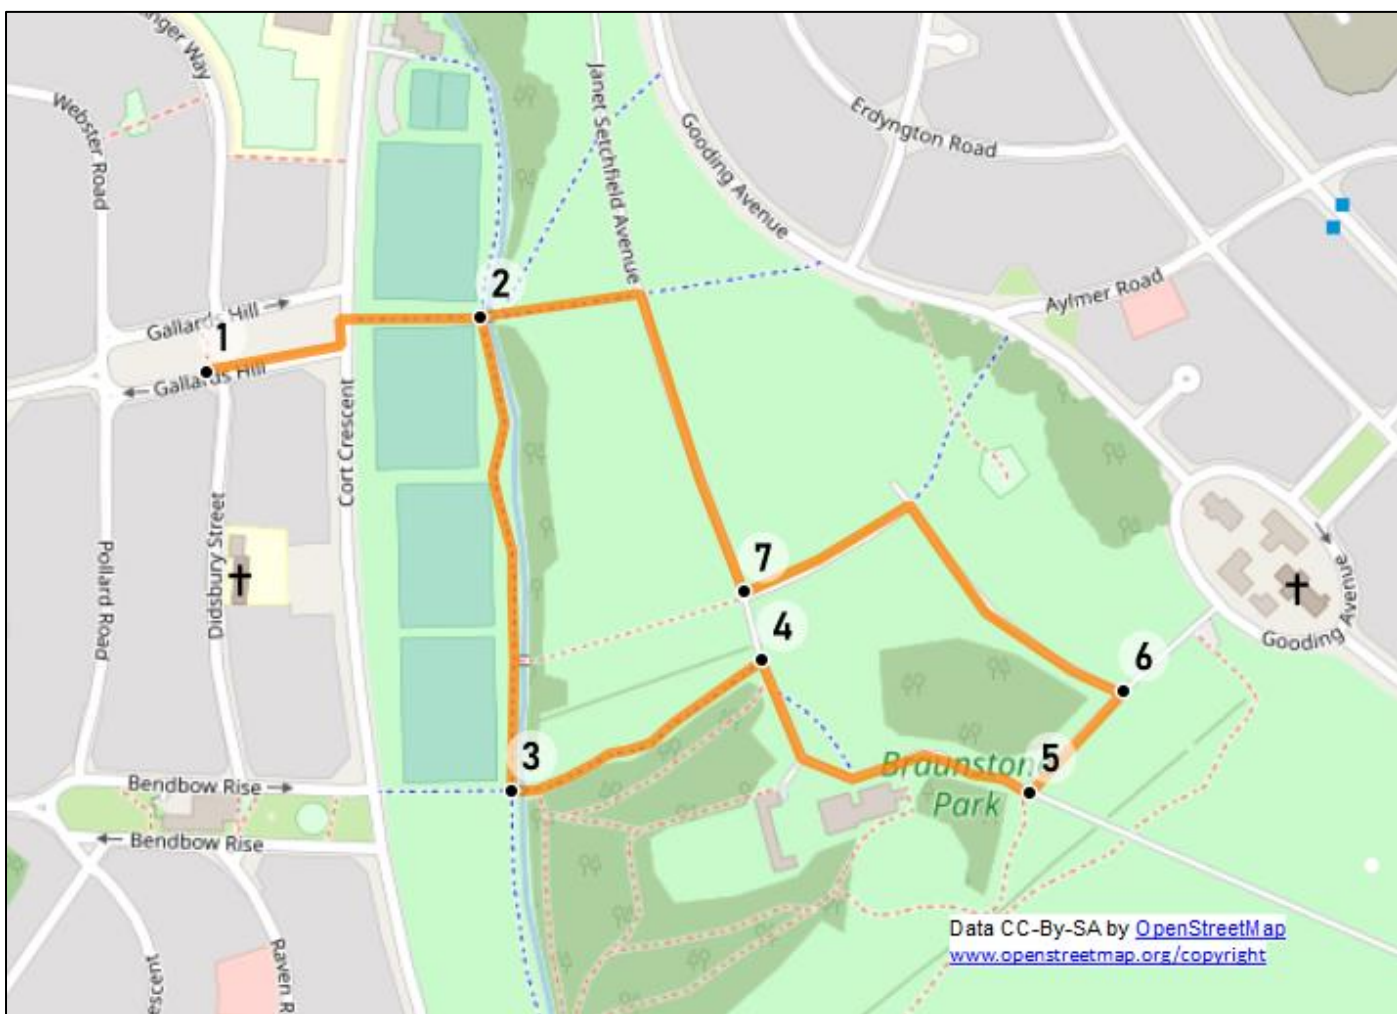

A Stroll from Braunstone Children's Centre

Start location: Braunstone Children's Centre, Gallards Hill.

Time taken: 33 minutes (approximately)* **Distance:** 1.1 miles 1.8 km **Circular route**

Description: A short walk through Braunstone Park with activities along the way. As you walk try out the physical challenges and the observation activity - can you spot something in each colour of the rainbow?

Route directions:

1. Leave the centre. Walk down Gallards Hill towards Cort Crescent. Cross Cort Crescent with care and enter Braunstone Park. Watch out for cyclists in the park. Pass open space to your left and right and head towards the tree-line ahead.
2. At the path junction turn right to walk beside the line of trees and brook.
Activity: Hopping challenge. Take turns with members of your family to hop along this section. Who can do the most continuous hops?
After some time, pass a small footbridge and footpath to your left. Continue to the next path junction.
3. Turn left and cross the brook and continue ahead on the main path beside the small woodland.
Activity: Skipping challenge. Take turns with members of your family to skip along this section.
Continue until you reach the wide roadway within the park.
4. Turn right on the roadway within the park which heads towards Winstanley House (formerly Braunstone Hall). Pass the hall and continue to the road junction.
5. Turn left on the roadway, heading towards Gooding Avenue.
6. Turn left at the next path junction. Pass the yellow barrier and continue towards the children's play area.
Activity: Running challenge. Run from the yellow barrier to the play area, then stop.
At the main path junction after the play area, turn left. Continue ahead until you meet the main roadway within Braunstone Park.
7. Turn right (on Janet Setchfield Avenue). At the next path junction turn left and continue. Cross the footbridge over the brook and continue ahead to retrace your steps back to the children's centre.