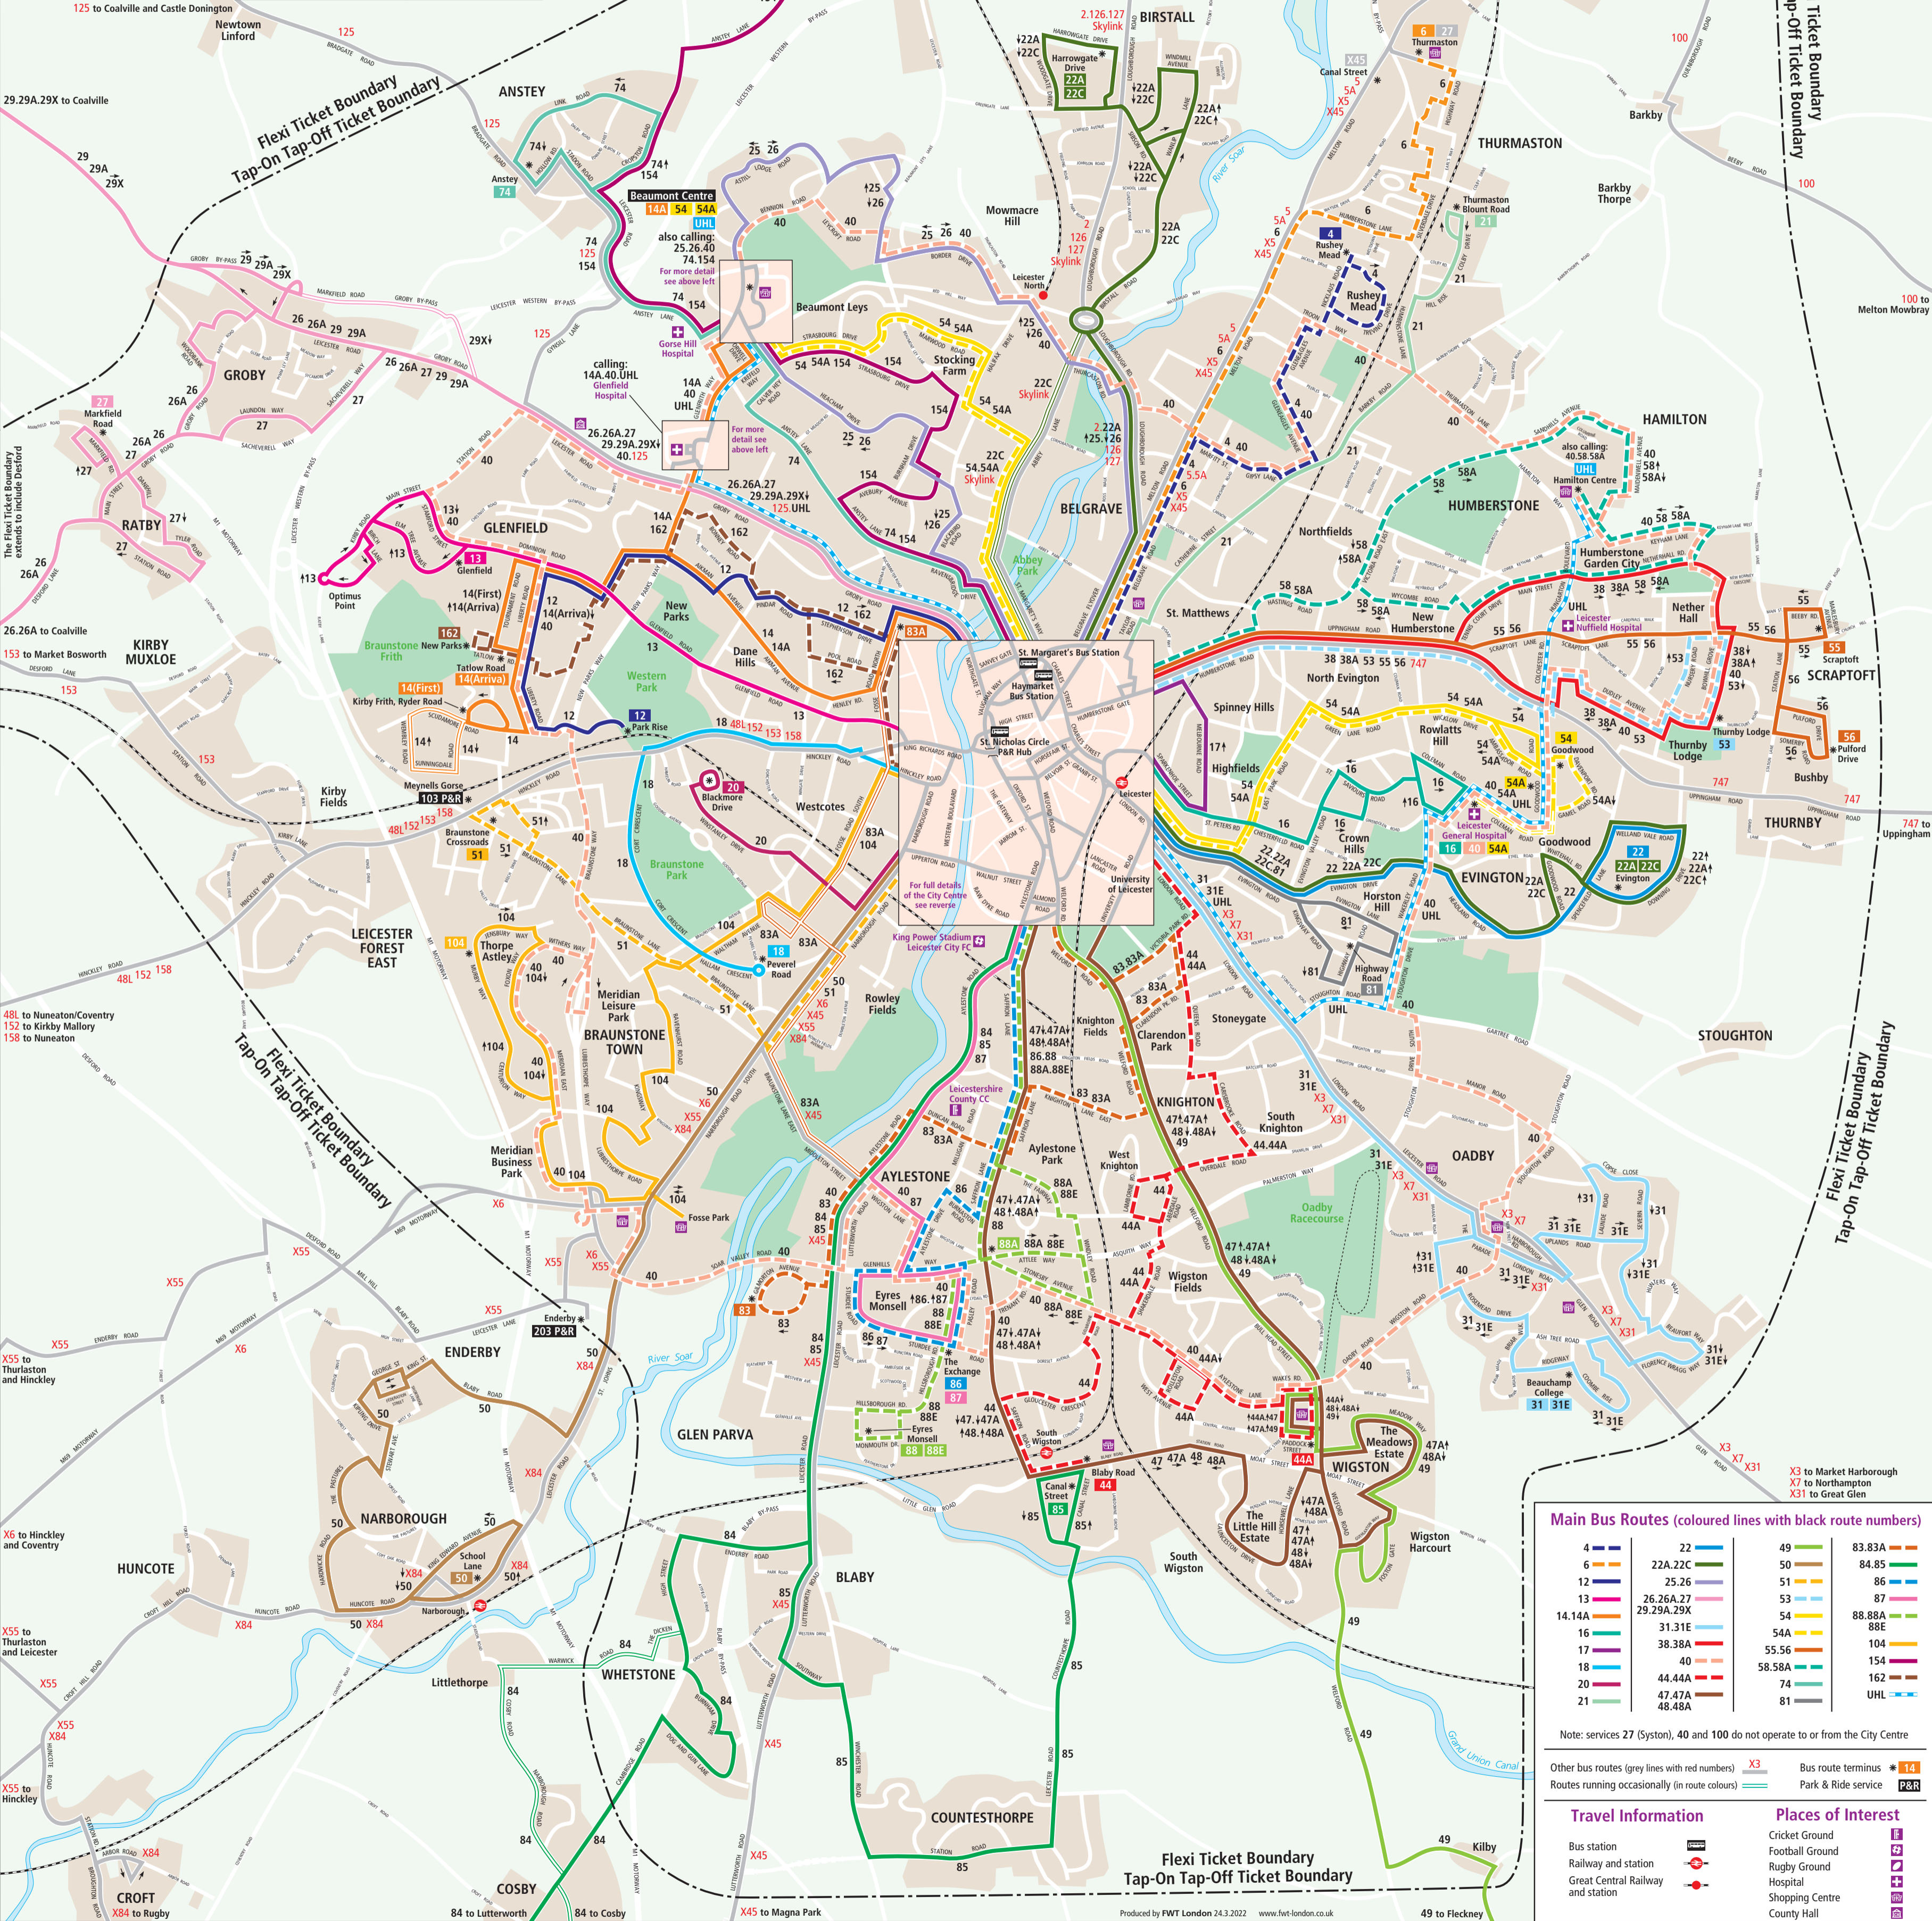

Main bus routes in Greater Leicester

Glenfield Hospital
Routes 14A, 40 and UHL stop outside the Hospital

Beaumont Centre
Stop Services
 A 14A
 B 25
 C 74, 154 to Leicester
 D 54, 54A to Leicester
 E Tesco Free Bus
 F 74, 154 to Anstey
 G 26
 40 to Hamilton

Main Bus Routes (coloured lines with black route numbers)

4	22	49	83.83A
6	22A.22C	50	84.85
12	25.26	51	86
13	26.26A.27 29.29A.29X	53	87
14.14A	54	54A	88.88A 88E
16	31.31E	55.56	104
17	38.38A	58.58A	154
18	40	74	162
20	44.44A	81	UHL
	47.47A 48.48A		

Note: services 27 (System), 40 and 100 do not operate to or from the City Centre

Other bus routes (grey lines with red numbers) X3 Bus route terminus *14
 Routes running occasionally (in route colours) Park & Ride service P&R

Travel Information

- Bus station
- Railway and station
- Great Central Railway and station

Places of Interest

- Cricket Ground
- Football Ground
- Rugby Ground
- Hospital
- Shopping Centre
- County Hall