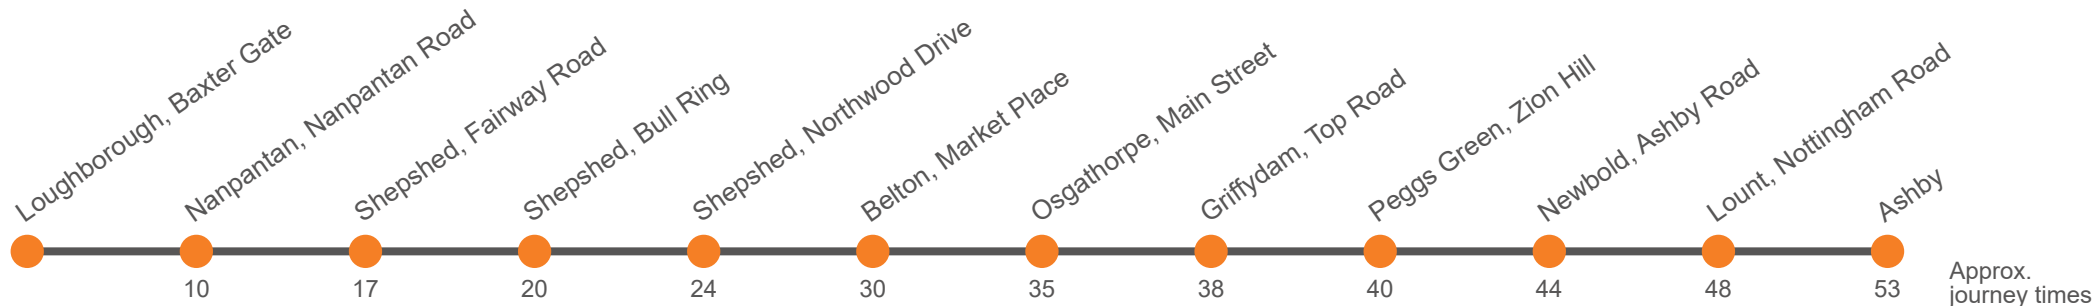

REQ Serves this point on request to the driver by passengers already on board

129

Loughborough - Ashby-de-la-Zouch

Effective from: 03/01/2017

Paul S Winson Coaches

Monday to Friday

Baxter Gate, Baxter Gate	0835	1035	1305	1505	1730
Priory, Nanpantan Road	0845	1045	1315	1515	1740
Quantock Rise, Fairway Road	0852	1052	1322	1522	1747
Shepshed, Bull Ring	0855	1055	1325	1525	1750
Highfield Close, Northwood Drive	0859REQ	1059	1329REQ	1529	1754REQ
The George, Market Place	0905	1105	1335	1535	1800
Orchard Close, Main Street	0910	1110	1340	1540	1805
The Tentas, Top Road	0913	1113	1343	1543	1808
Clay Lane, Zion Hill	0915	1115	1345	1545	1810
School Lane, Ashby Road	0919	1119	1349	1549	1814
Ferrers Arms, Nottingham Road	0923	1123	1353	1553	1818
Ashby-de-la-Zouch, Market Street	0928	1128	1358	1558	1823

REQ Serves this point on request to the driver by passengers already on board

129

Loughborough - Ashby-de-la-Zouch

Effective from: 03/01/2017

Paul S Winson Coaches

Saturday

Baxter Gate, Baxter Gate	0835	1035	1305	1505	1730
Priory, Nanpantan Road	0845	1045	1315	1515	1740
Quantock Rise, Fairway Road	0852	1052	1322	1522	1747
Shepshed, Bull Ring	0855	1055	1325	1525	1750
Highfield Close, Northwood Drive	0859REQ	1059	1329REQ	1529	1754REQ
The George, Market Place	0905	1105	1335	1535	1800
Orchard Close, Main Street	0910	1110	1340	1540	1805
The Tentas, Top Road	0913	1113	1343	1543	1808
Clay Lane, Zion Hill	0915	1115	1345	1545	1810
School Lane, Ashby Road	0919	1119	1349	1549	1814
Ferrers Arms, Nottingham Road	0923	1123	1353	1553	1818
Ashby-de-la-Zouch, Market Street	0928	1128	1358	1558	1823