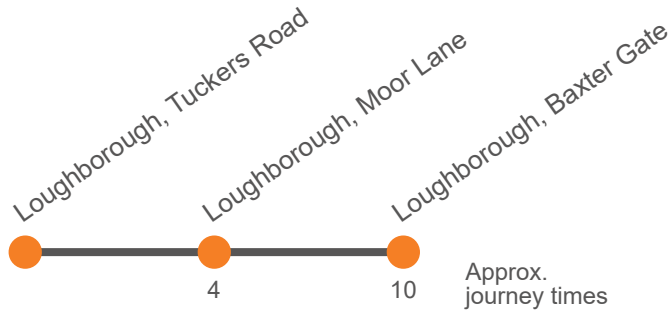

Monday to Friday

Codes	SH							
Baxter Gate, Baxter Gate	0800	0900	Then at these mins past the hour	00	until	1600	1705	1805
Russell Street, Moor Lane	0804	0904		04		1604	1709	1809
Charnwood Water, Tuckers Road	0809	0909		09		1609	1714	1814

SH Operates on Leicester & Leicestershire school holidays

Saturday

Baxter Gate, Baxter Gate	0800	Then at these mins past the hour	00		1600	1705	1805
Russell Street, Moor Lane	0804		04	until	1604	1709	1809
Charnwood Water, Tuckers Road	0809		09		1609	1714	1814

Monday to Friday

Codes	SH							
Charnwood Water, Tuckers Road	0810	0910	Then at these mins past the hour	10	until	1610	1715	1815
Russell Street, Moor Lane	0814	0914		14		1614	1719	1819
Baxter Gate, Baxter Gate	0820	0920		20		1620	1725	1825

SH Operates on Leicester & Leicestershire school holidays

Saturday

Charnwood Water, Tuckers Road	0810	Then at these mins past the hour	10	until	1610	1715	1815
Russell Street, Moor Lane	0814		14		1614	1719	1819
Baxter Gate, Baxter Gate	0820		20		1620	1725	1825