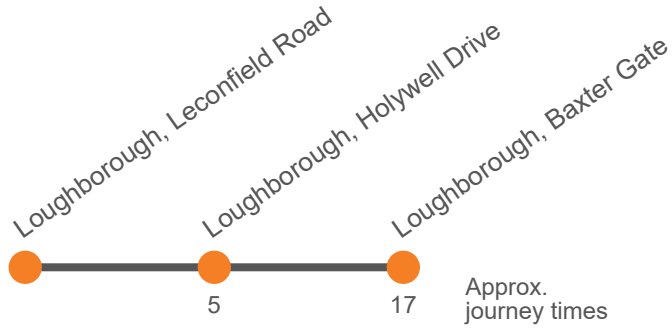

### Monday to Friday

Codes	SH							
<b>Baxter Gate, Baxter Gate</b>	<b>0822</b>	<b>0922</b>	Then at these mins past the hour	<b>22</b>		<b>1522</b>	<b>1622</b>	<b>1725</b>
<b>Coniston Crescent, Holywell Drive</b>	<b>0830</b>	<b>0930</b>		<b>30</b>	until	<b>1530</b>	<b>1630</b>	<b>1733</b>
<b>Tynedale Road, Leconfield Road</b>	<b>0835</b>	<b>0935</b>		<b>35</b>		<b>1535</b>	<b>1635</b>	<b>1738</b>

### Saturday

<b>Baxter Gate, Baxter Gate</b>	<b>0822</b>	Then at these mins past the hour	<b>22</b>		<b>1522</b>	<b>1622</b>	<b>1725</b>
<b>Coniston Crescent, Holywell Drive</b>	<b>0830</b>		<b>30</b>	until	<b>1530</b>	<b>1630</b>	<b>1733</b>
<b>Tynedale Road, Leconfield Road</b>	<b>0835</b>		<b>35</b>		<b>1535</b>	<b>1635</b>	<b>1738</b>

## Monday to Friday

Codes	SH							
Tynedale Road, Leconfield Road	0735	0835	Then at these mins past the hour	35		1535	1635	1738
Coniston Crescent, Holywell Drive	0740	0840		40	until	1540	1640	1743
Baxter Gate, Baxter Gate	0752	0852		52		1552	1652	1755

## Saturday

Tynedale Road, Leconfield Road	0735	Then at these mins past the hour	35		1535	1635	1738
Coniston Crescent, Holywell Drive	0740		40	until	1540	1640	1743
Baxter Gate, Baxter Gate	0752		52		1552	1652	1755