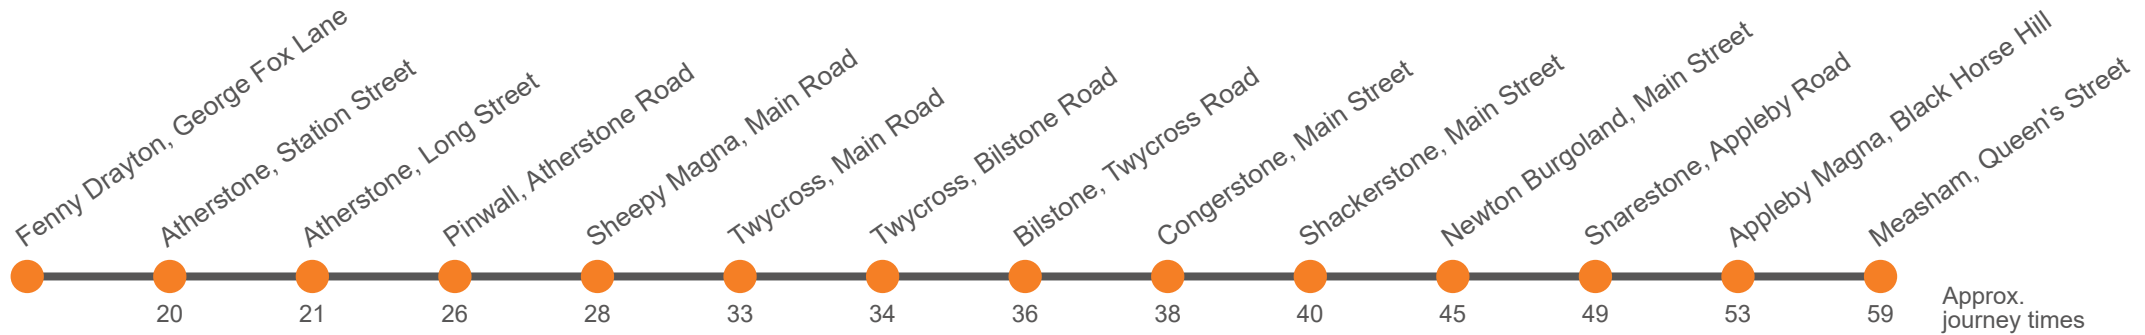

### Monday to Friday

Codes	Sch	SH	Sch	Sch	Sch
Hunters Lane, George Fox Lane	0728	0951	0951	1151	1351
Bus Station, Station Street	0740	1005	1011	1211	1411
Railway Station, Long Street		1006	1012	1212	1412
Mill Lane, Hall Lane	0750				
Church Lane, Main Road	0753				
Bus Station, Waterloo Road	0809				
Gate Hangs Well, Barton Road	0819				
The Square, Market Place	0839				
The Red Lion, Atherstone Road		1011	1017	1217	1417
Black Horse, Main Road		1013	1019	1219	1419
Assheton Lane, Main Road		1018	1024	1224	1424
Twycross Zoo, Burton Road		1021			
Lea Farm, Burton Road		1024			
Panters Farm, Bilstone Road		1025	1025	1225	1425
Main Road, Twycross Road		1027	1027	1227	1427
Shadows Lane, Main Street		1029	1029	1229	1429
Church Road, Main Street		1031	1031	1231	1431
Belper Arms, Main Street	0851	1036	1036	1236	1436
Ashby Road, Appleby Road		1040	1040	1240	1440
Black Horse, Black Horse Hill		1044	1044	1244	1444
Bus Terminus, Queen's Street	0859	1050	1050	1250	1450

### Saturday

Hunters Lane, George Fox Lane	0951	1151	1351
Bus Station, Station Street	1005	1211	1411
Railway Station, Long Street	1006	1212	1412
The Red Lion, Atherstone Road	1011	1217	1417
Black Horse, Main Road	1013	1219	1419
Assheton Lane, Main Road	1018	1224	1424
Twycross Zoo, Burton Road	1021		
Lea Farm, Burton Road	1024		
Panters Farm, Bilstone Road	1025	1225	1425
Main Road, Twycross Road	1027	1227	1427
Shadows Lane, Main Street	1029	1229	1429
Church Road, Main Street	1031	1231	1431
Belper Arms, Main Street	1036	1236	1436
Ashby Road, Appleby Road	1040	1240	1440
Black Horse, Black Horse Hill	1044	1244	1444
Bus Terminus, Queen's Street	1050	1250	1450