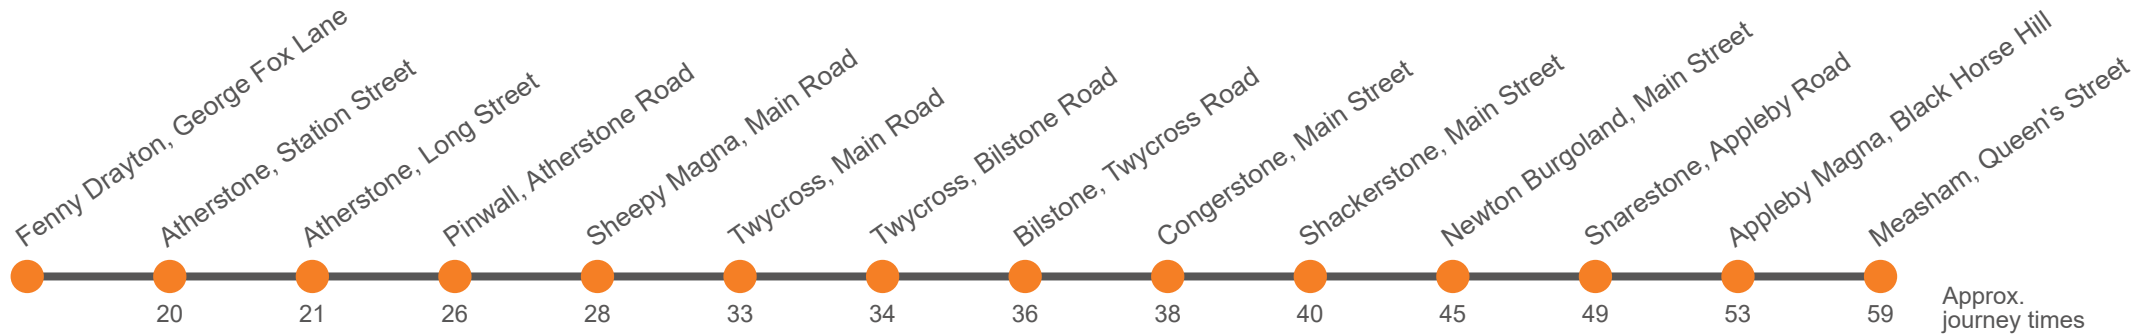

### Monday to Friday

Codes	Sch	SH	Sch	Sch	Sch
Hunters Lane, George Fox Lane	0728	0951	0951	1151	1351
Bus Station, Station Street	0740	1005	1011	1211	1411
Railway Station, Long Street		1006	1012	1212	1412
Mill Lane, Hall Lane	0750				
Church Lane, Main Road	0753				
Bus Station, Waterloo Road	0809				
Gate Hangs Well, Barton Road	0819				
The Square, Market Place	0839				
The Red Lion, Atherstone Road		1011	1017	1217	1417
Black Horse, Main Road		1013	1019	1219	1419
Assheton Lane, Main Road		1018	1024	1224	1424
Twycross Zoo, Burton Road		1021			
Lea Farm, Burton Road		1024			
Panters Farm, Bilstone Road		1025	1025	1225	1425
Main Road, Twycross Road		1027	1027	1227	1427
Shadows Lane, Main Street		1029	1029	1229	1429
Church Road, Main Street		1031	1031	1231	1431
Belper Arms, Main Street	0851	1036	1036	1236	1436
Ashby Road, Appleby Road		1040	1040	1240	1440
Black Horse, Black Horse Hill		1044	1044	1244	1444
Bus Terminus, Queen's Street	0859	1050	1050	1250	1450

### Saturday

Hunters Lane, George Fox Lane	0951	1151	1351
Bus Station, Station Street	1005	1211	1411
Railway Station, Long Street	1006	1212	1412
The Red Lion, Atherstone Road	1011	1217	1417
Black Horse, Main Road	1013	1219	1419
Assheton Lane, Main Road	1018	1224	1424
Twycross Zoo, Burton Road	1021		
Lea Farm, Burton Road	1024		
Panters Farm, Bilstone Road	1025	1225	1425
Main Road, Twycross Road	1027	1227	1427
Shadows Lane, Main Street	1029	1229	1429
Church Road, Main Street	1031	1231	1431
Belper Arms, Main Street	1036	1236	1436
Ashby Road, Appleby Road	1040	1240	1440
Black Horse, Black Horse Hill	1044	1244	1444
Bus Terminus, Queen's Street	1050	1250	1450