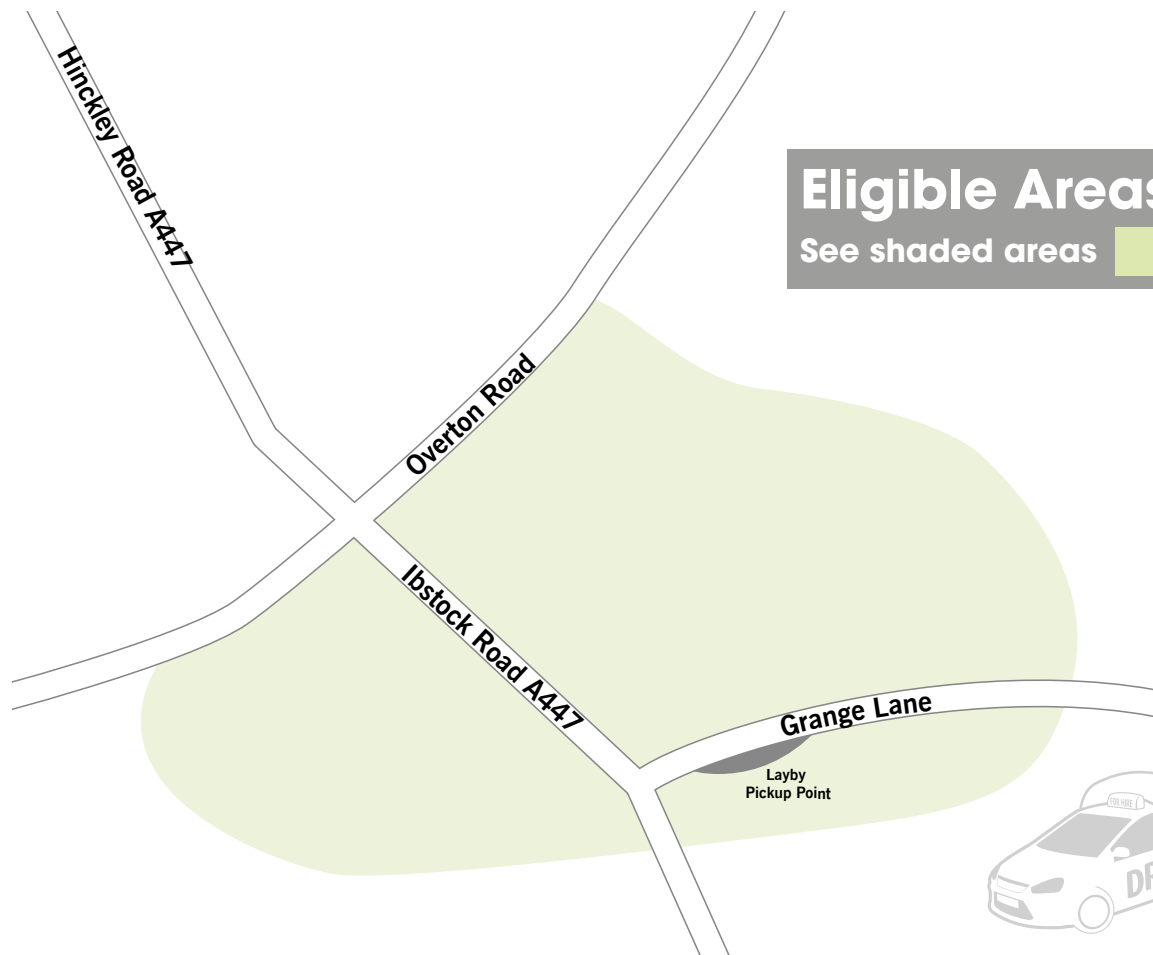

Times of operation

THURSDAY ONLY

From	To	Depart (approx)
Layby, Junction of A447/B582	Ibstock, Co-op/Surgery	0945
Return From	To	Depart (approx)
Ibstock, Co-op/Surgery	Layby, Junction of A447/B582	1130

To book your seat and pick up point simply call Coalville Cabs on

01530 833800

(by 5pm the day before you wish to travel).

This service is provided primarily for residents. If you are not a resident and wish to travel on the service please contact the operator to enquire about availability.

Junction of A447 / B582

Eligible Areas
See shaded areas