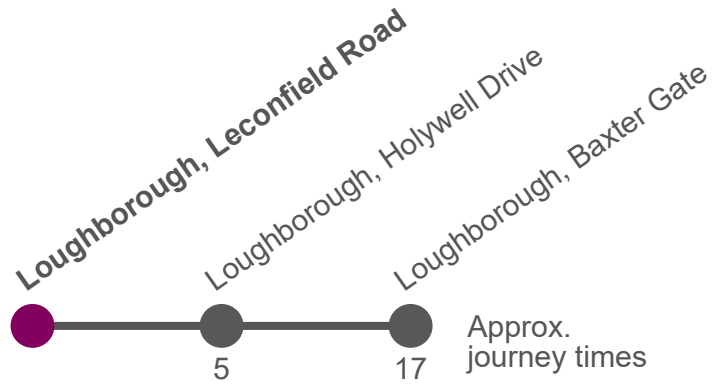

Monday to Friday

Codes	SH							
Loughborough, Baxter Gate	0822	0922	Then at	22		1522	1622	1725
Loughborough, Coniston Crescent	0830	0930	these	30	until	1530	1630	1733
Loughborough, Tynedale Road	0835	0935	mins past	35		1535	1635	1738
			the hour					

SH Operates on Leicester & Leicestershire school holidays

Saturday

Loughborough, Baxter Gate	0822	Then at	22		1522	1622	1725
Loughborough, Coniston Crescent	0830	these	30	until	1530	1630	1733
Loughborough, Tynedale Road	0835	mins past	35		1535	1635	1738
		the hour					

Monday to Friday

Codes	SH							
Loughborough, Tynedale Road	0735	0835	Then at these mins past the hour	35		1535	1635	1738
Loughborough, Coniston Crescent	0740	0840		40	until	1540	1640	1743
Loughborough, Baxter Gate	0752	0852		52		1552	1652	1755

SH Operates on Leicester & Leicestershire school holidays

Saturday

Loughborough, Tynedale Road	0735	Then at these mins past the hour	35		1535	1635	1738
Loughborough, Coniston Crescent	0740		40	until	1540	1640	1743
Loughborough, Baxter Gate	0752		52		1552	1652	1755