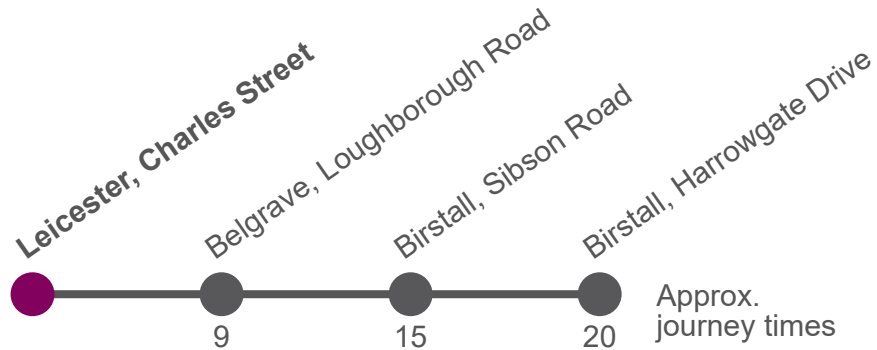

Saturday

Birstall, Sandgate Avenue	0815	Then at	15		1515	1615	1715
Birstall, The Wayne Way	0821	these	21		1521	1621	1721
Belgrave, New Bridge	0826	mins	26	until	1526	1626	1726
Belgrave, Ellis Avenue	0831	past	31		1531	1631	1731
Leicester, Haymarket Bus Station	0845	the	45		1545	1645	1745
		hour					

Saturday

Leicester, Haymarket Bus Station	0745	0855	Then at	55		1555	1655	1745
Belgrave, New Bridge	0754	0904	these	04		1604	1704	1754
Birstall, Garden Centre	0800	0910	mins	10	until	1610	1710	1800
Birstall, Sandgate Avenue	0805	0915	past	15		1615	1715	1805
Birstall, Poplar Avenue	the	1808
			hour					