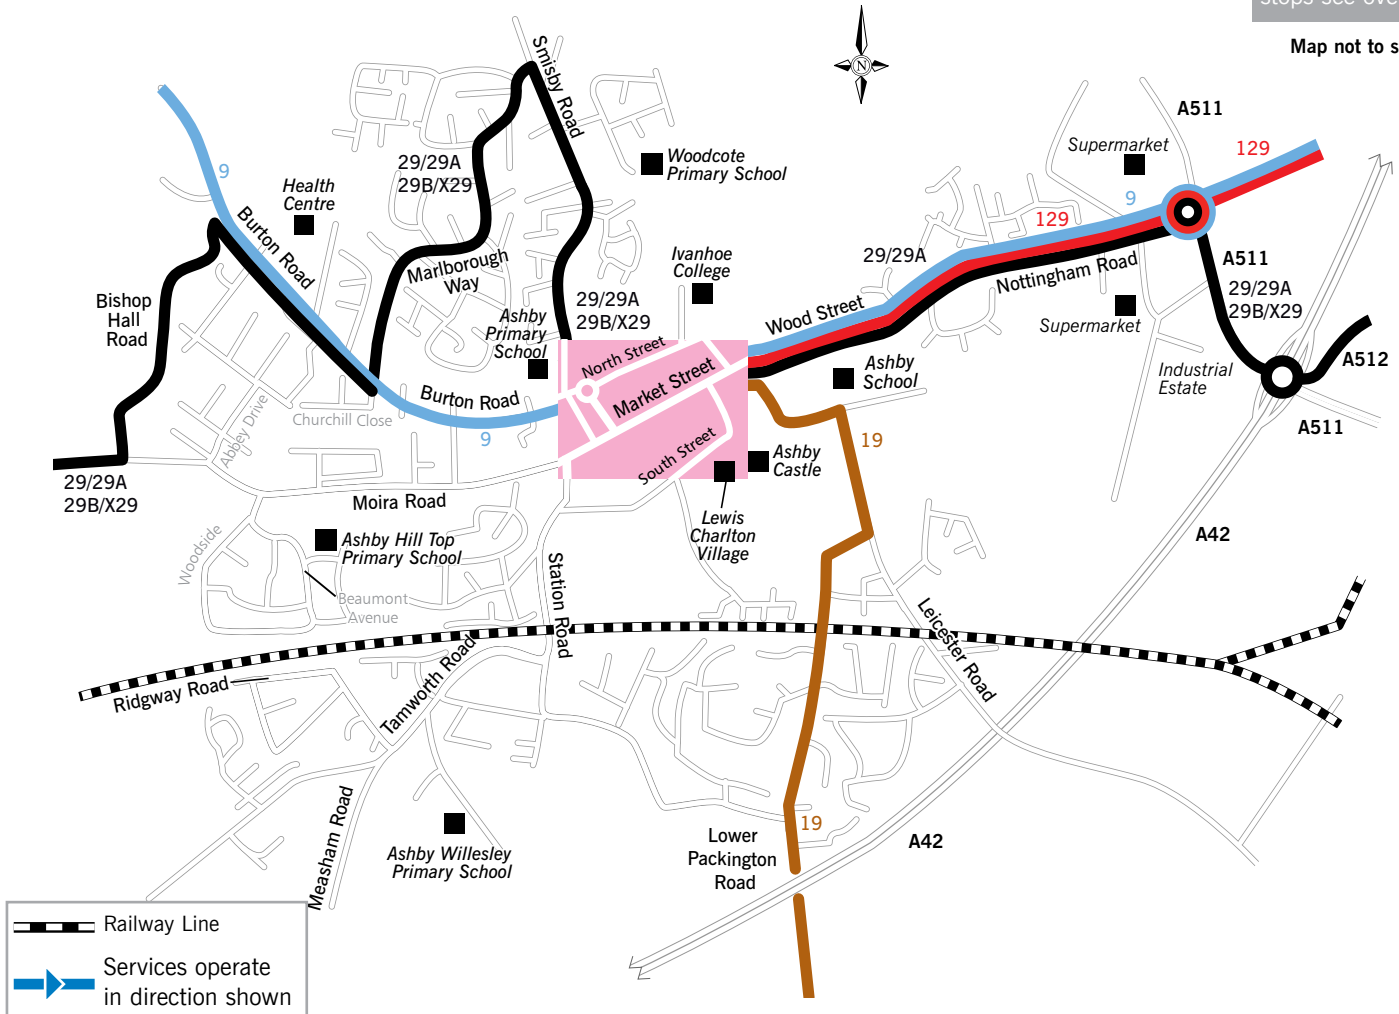

Ashby-de-la-Zouch

Bus map & guide

January 2024

Service	Operator(s)	Route	FREQUENCY		
			Monday – Saturday Daytime	Monday – Saturday Evenings	Sunday and Bank Holidays
<u>9</u> Airway	Diamond Bus	East Midlands Airport (EMA) - ASHBY-DE-LA-ZOUCH - Woodville - Swadlincote - Burton-upon-Trent (Queen's Hospital)	30 mins ●	no	hourly
<u>19</u>	Diamond Bus	ASHBY-DE-LA-ZOUCH - Measham - Swadlincote - Burton-upon-Trent	hourly	no service	no service
<u>29</u>	Arriva	Leicester - Groby - Markfield - Coalville - Swannington - ASHBY-DE-LA-ZOUCH - Swadlincote	hourly	hourly	hourly
<u>29A</u>	Arriva	Leicester - Groby - Markfield - Coalville - ASHBY-DE-LA-ZOUCH - Swadlincote	hourly	no service	no service
<u>29B</u>	Arriva	Leicester - Groby - Newtown Linford - Markfield - Coalville - Swannington - ASHBY-DE-LA-ZOUCH - Swadlincote	no service	no service	infrequent
<u>X29</u>	Arriva	Leicester - Bardon VF - Coalville - Swannington - ASHBY-DE-LA-ZOUCH - Swadlincote	infrequent	no service	no service
<u>129</u>	Diamond Bus	ASHBY-DE-LA-ZOUCH - Loughborough	infrequent	no service	no service

Underlined services are supported by Leicestershire County Council

- Frequency between East Midlands Airport and Ashby-de-la-Zouch is hourly.

For town centre stops see over

Map not to scale

Map not to scale

Market Street

- 1** 29, 29A and 29B to Coalville
19 to Burton upon Trent,
129 to Loughborough
SMS code: lejdpjm
- 2** 29, 29A, 29B and X29
to Swadlincote,
9 to Burton upon Trent
SMS code: lejdpjd

For the next timetabled departures from a specific bus stop, text the 8 letter SMS code to 84268. Normal text message rates apply and the return text message costs 25p.

KEY

-  Bus Stops
-  Bus Served Roads

This map shows the main departure points in the town centre.

A large print version of this guide is available upon request. Please contact the Helpline on 0116 305 0002.