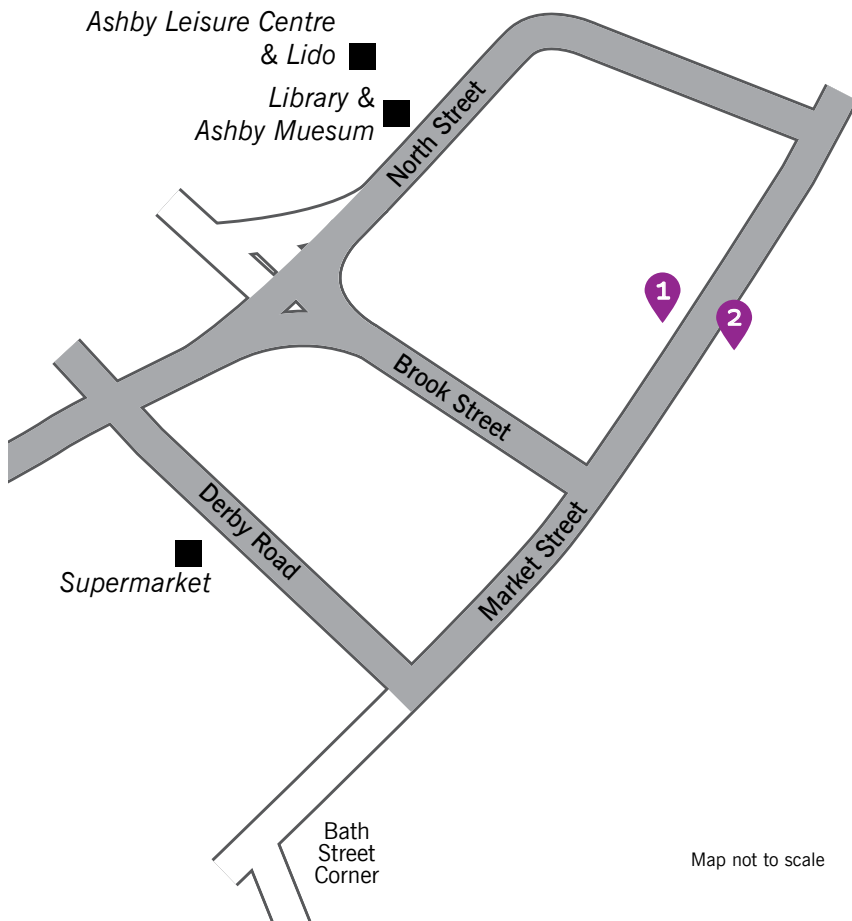

Map not to scale

Market Street

- **1** 29, 29A and 29B to Coalville
  19 to Burton upon Trent,
  129 to Loughborough
  SMS code: lejdpjm
- **2** 29, 29A, 29B and X29
  to Swadlincote,
  9 to Burton upon Trent
  SMS code: lejdpjd

For the next timetabled departures from a specific bus stop, text the 8 letter SMS code to 84268. Normal text message rates apply and the return text message costs 25p.

KEY

- Bus Stops
- Bus Served Roads

This map shows the main departure points in the town centre.

A large print version of this guide is available upon request. Please contact the Helpline on 0116 305 0002.

www.choosehowyoumove.co.uk

[@CHYMLEics](https://twitter.com/CHYMLEics) [f ChooseHowYouMove](https://www.facebook.com/ChooseHowYouMove)

View other local bus guides at

www.choosehowyoumove.co.uk/public-transport

Further information

Concessionary travel for older people and for disabled people
The English National Concessionary Travel Scheme offers free off-peak travel on local bus services in all parts of England. For more information please call **0116 305 0002**.

Community Transport in and around Ashby-de-la-Zouch
For older or disabled people who cannot use ordinary buses, MRC Community Action offers a social car scheme and accessible minibus services. Further details may be obtained by telephoning **01530 512 456**.

traveline
public transport info

www.traveline.info

0871 200 22 33
calls cost 12p per minute plus your phone company's access charge

0344 800 4411
www.arrivabus.co.uk

01283 500 228
www.diamondbuses.com

This guide shows the bus services in Ashby-de-la-Zouch and the main departure points in the town centre. You will find a summary of the services and frequencies in the timetable overleaf. Some single directional or infrequent services may exist but might not be included. For a comprehensive timetable or more information call Traveline on the number provided (07.00 – 22.00). You can also visit local libraries, tourist information centres, local council offices and bus company travel shops.

Visit www.choosehowyoumove.co.uk/public-transport to see our other bus guides. Online updates will only occur if services change.

The information contained in this leaflet is correct at time of printing, but may be subject to change. Every effort will be made to maintain these services. However, no liability can be accepted for failure to operate the services as specified.