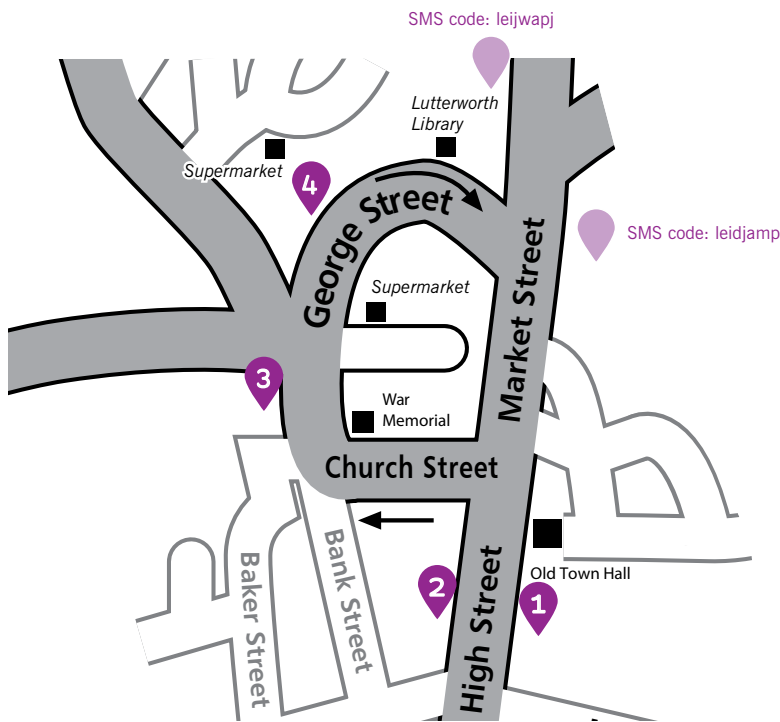

Lutterworth

Bus map & guide

January 2024

Service	Operator(s)	Route	FREQUENCY		
			Monday – Saturday Daytime	Monday – Saturday Evenings	Sunday and Bank Holidays
<u>8</u>	Arriva	LUTTERWORTH - Magna Park - Ullesthorpe - Hinckley Park - Burbage - Hinckley	hourly	hourly	Infrequent
<u>58</u>	Centrebus	LUTTERWORTH - Market Harborough	infrequent	no service	no service
<u>84</u>	Arriva	LUTTERWORTH - Dunton Bassett - Broughton Astley - Cosby - Whetstone - Blaby - Leicester	hourly	hourly	no service
<u>X45</u>	Arriva	Magna Park - LUTTERWORTH - Leicester	infrequent	infrequent	infrequent
<u>X84</u>	Arriva	Leicester - Fosse Park - Broughton Astley - LUTTERWORTH - Magna Park - Rugby	hourly	hourly	Lutterworth - Rugby only infrequent

Underlined services are supported by Leicestershire County Council

For town centre stops see over

Map not to scale

Map not to scale

High Street

1 58, 84, X45
SMS code: leijmtat

2 58, X45
SMS code: leidjdtj

George Street (Car Park)

3 8, 58, X84
SMS code: leidjamp

George Street (Morrisons)

4 8, 58, 84, X84
SMS code: leidjtdt

For the next timetabled departures from a specific bus stop, text the 8 letter SMS code to 84268.

Normal text message rates apply and the return text message costs 25p.

KEY

-  Bus Stops
-  Other Bus Stops
-  Bus Served Roads

This map shows the main departure points in the town centre.

A large print version of this guide is available upon request. Please contact the Helpline on 0116 305 0002.