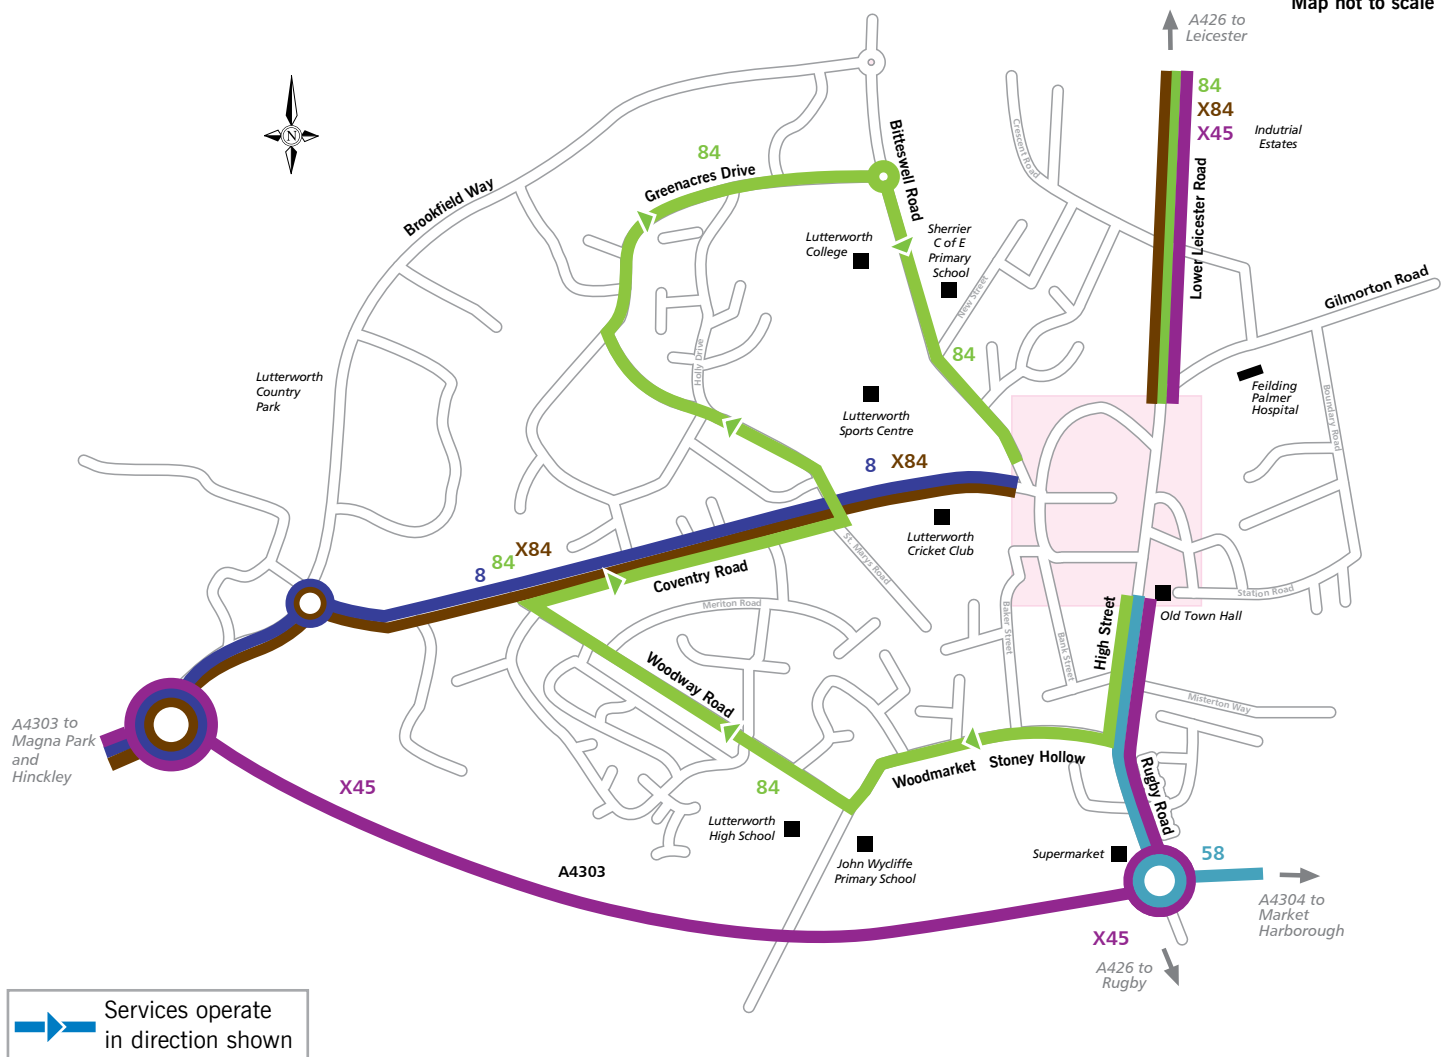

Lutterworth

Bus map & guide

January 2024

Service	Operator(s)	Route	FREQUENCY		
			Monday – Saturday Daytime	Monday – Saturday Evenings	Sunday and Bank Holidays
<u>8</u>	Arriva	LUTTERWORTH - Magna Park - Ullesthorpe - Hinckley Park - Burbage - Hinckley	hourly	hourly	Infrequent
<u>58</u>	Centrebus	LUTTERWORTH - Market Harborough	infrequent	no service	no service
<u>84</u>	Arriva	LUTTERWORTH - Dunton Bassett - Broughton Astley - Cosby - Whetstone - Blaby - Leicester	hourly	hourly	no service
<u>X45</u>	Arriva	Magna Park - LUTTERWORTH - Leicester	infrequent	infrequent	infrequent
<u>X84</u>	Arriva	Leicester - Fosse Park - Broughton Astley - LUTTERWORTH - Magna Park - Rugby	hourly	hourly	Lutterworth - Rugby only infrequent

Underlined services are supported by Leicestershire County Council

For town centre stops see over

Map not to scale

Map not to scale

High Street

1 58, 84, X45
SMS code: leijmtat

2 58, X45
SMS code: leidjdtj

George Street (Car Park)

3 8, 58, X84
SMS code: leidjamp

George Street (Morrisons)

4 8, 58, 84, X84
SMS code: leidjtdt

For the next timetabled departures from a specific bus stop, text the 8 letter SMS code to 84268.

Normal text message rates apply and the return text message costs 25p.

KEY

-  Bus Stops
-  Other Bus Stops
-  Bus Served Roads

This map shows the main departure points in the town centre.

A large print version of this guide is available upon request. Please contact the Helpline on 0116 305 0002.