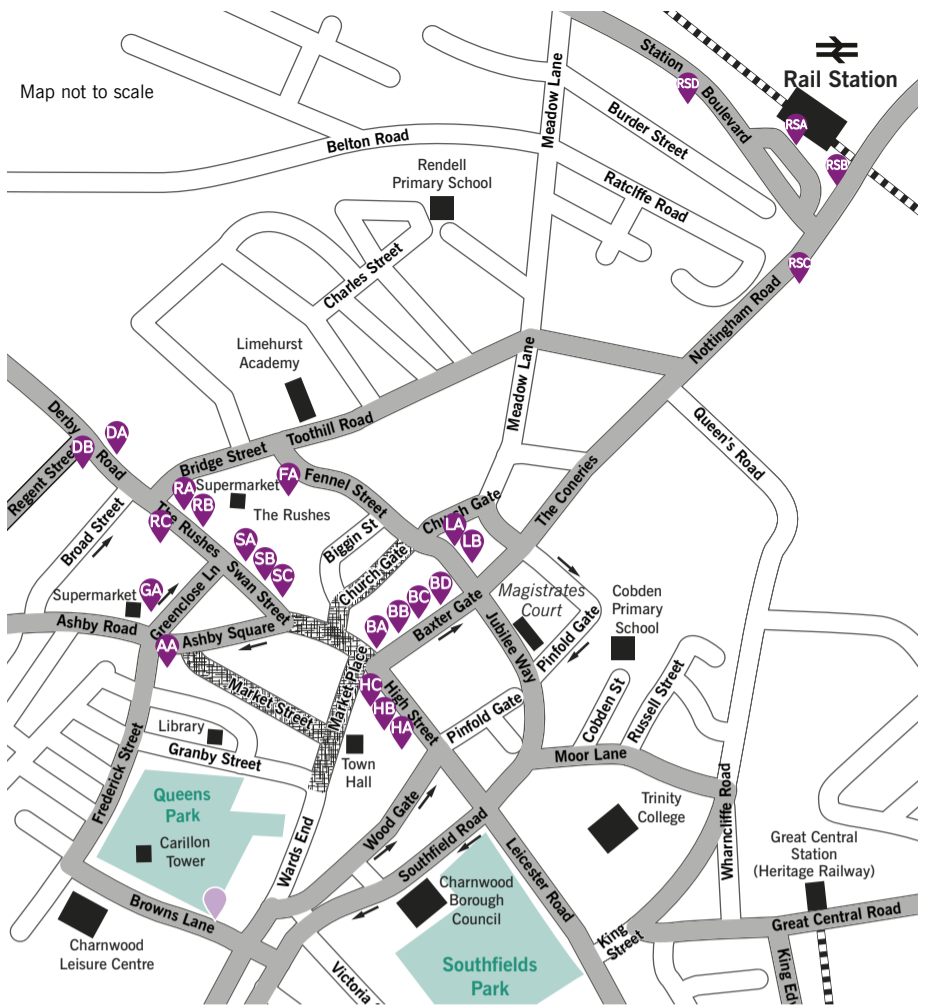

### Lemyngton Street

**LA** SKY (Kinchbus) Leicester bound SMS code: leiaagwd

**LB** 127 SMS code: leiamgdg

### The Rushes

**RA** SPR SMS code: leiadwja

**RB** 5, 11, 12 SMS code: leijwma (FlixBus and National Express Coach services also depart from this stop)

**RC** 127, 866, SPR SMS code: leiamgjd

Map not to scale