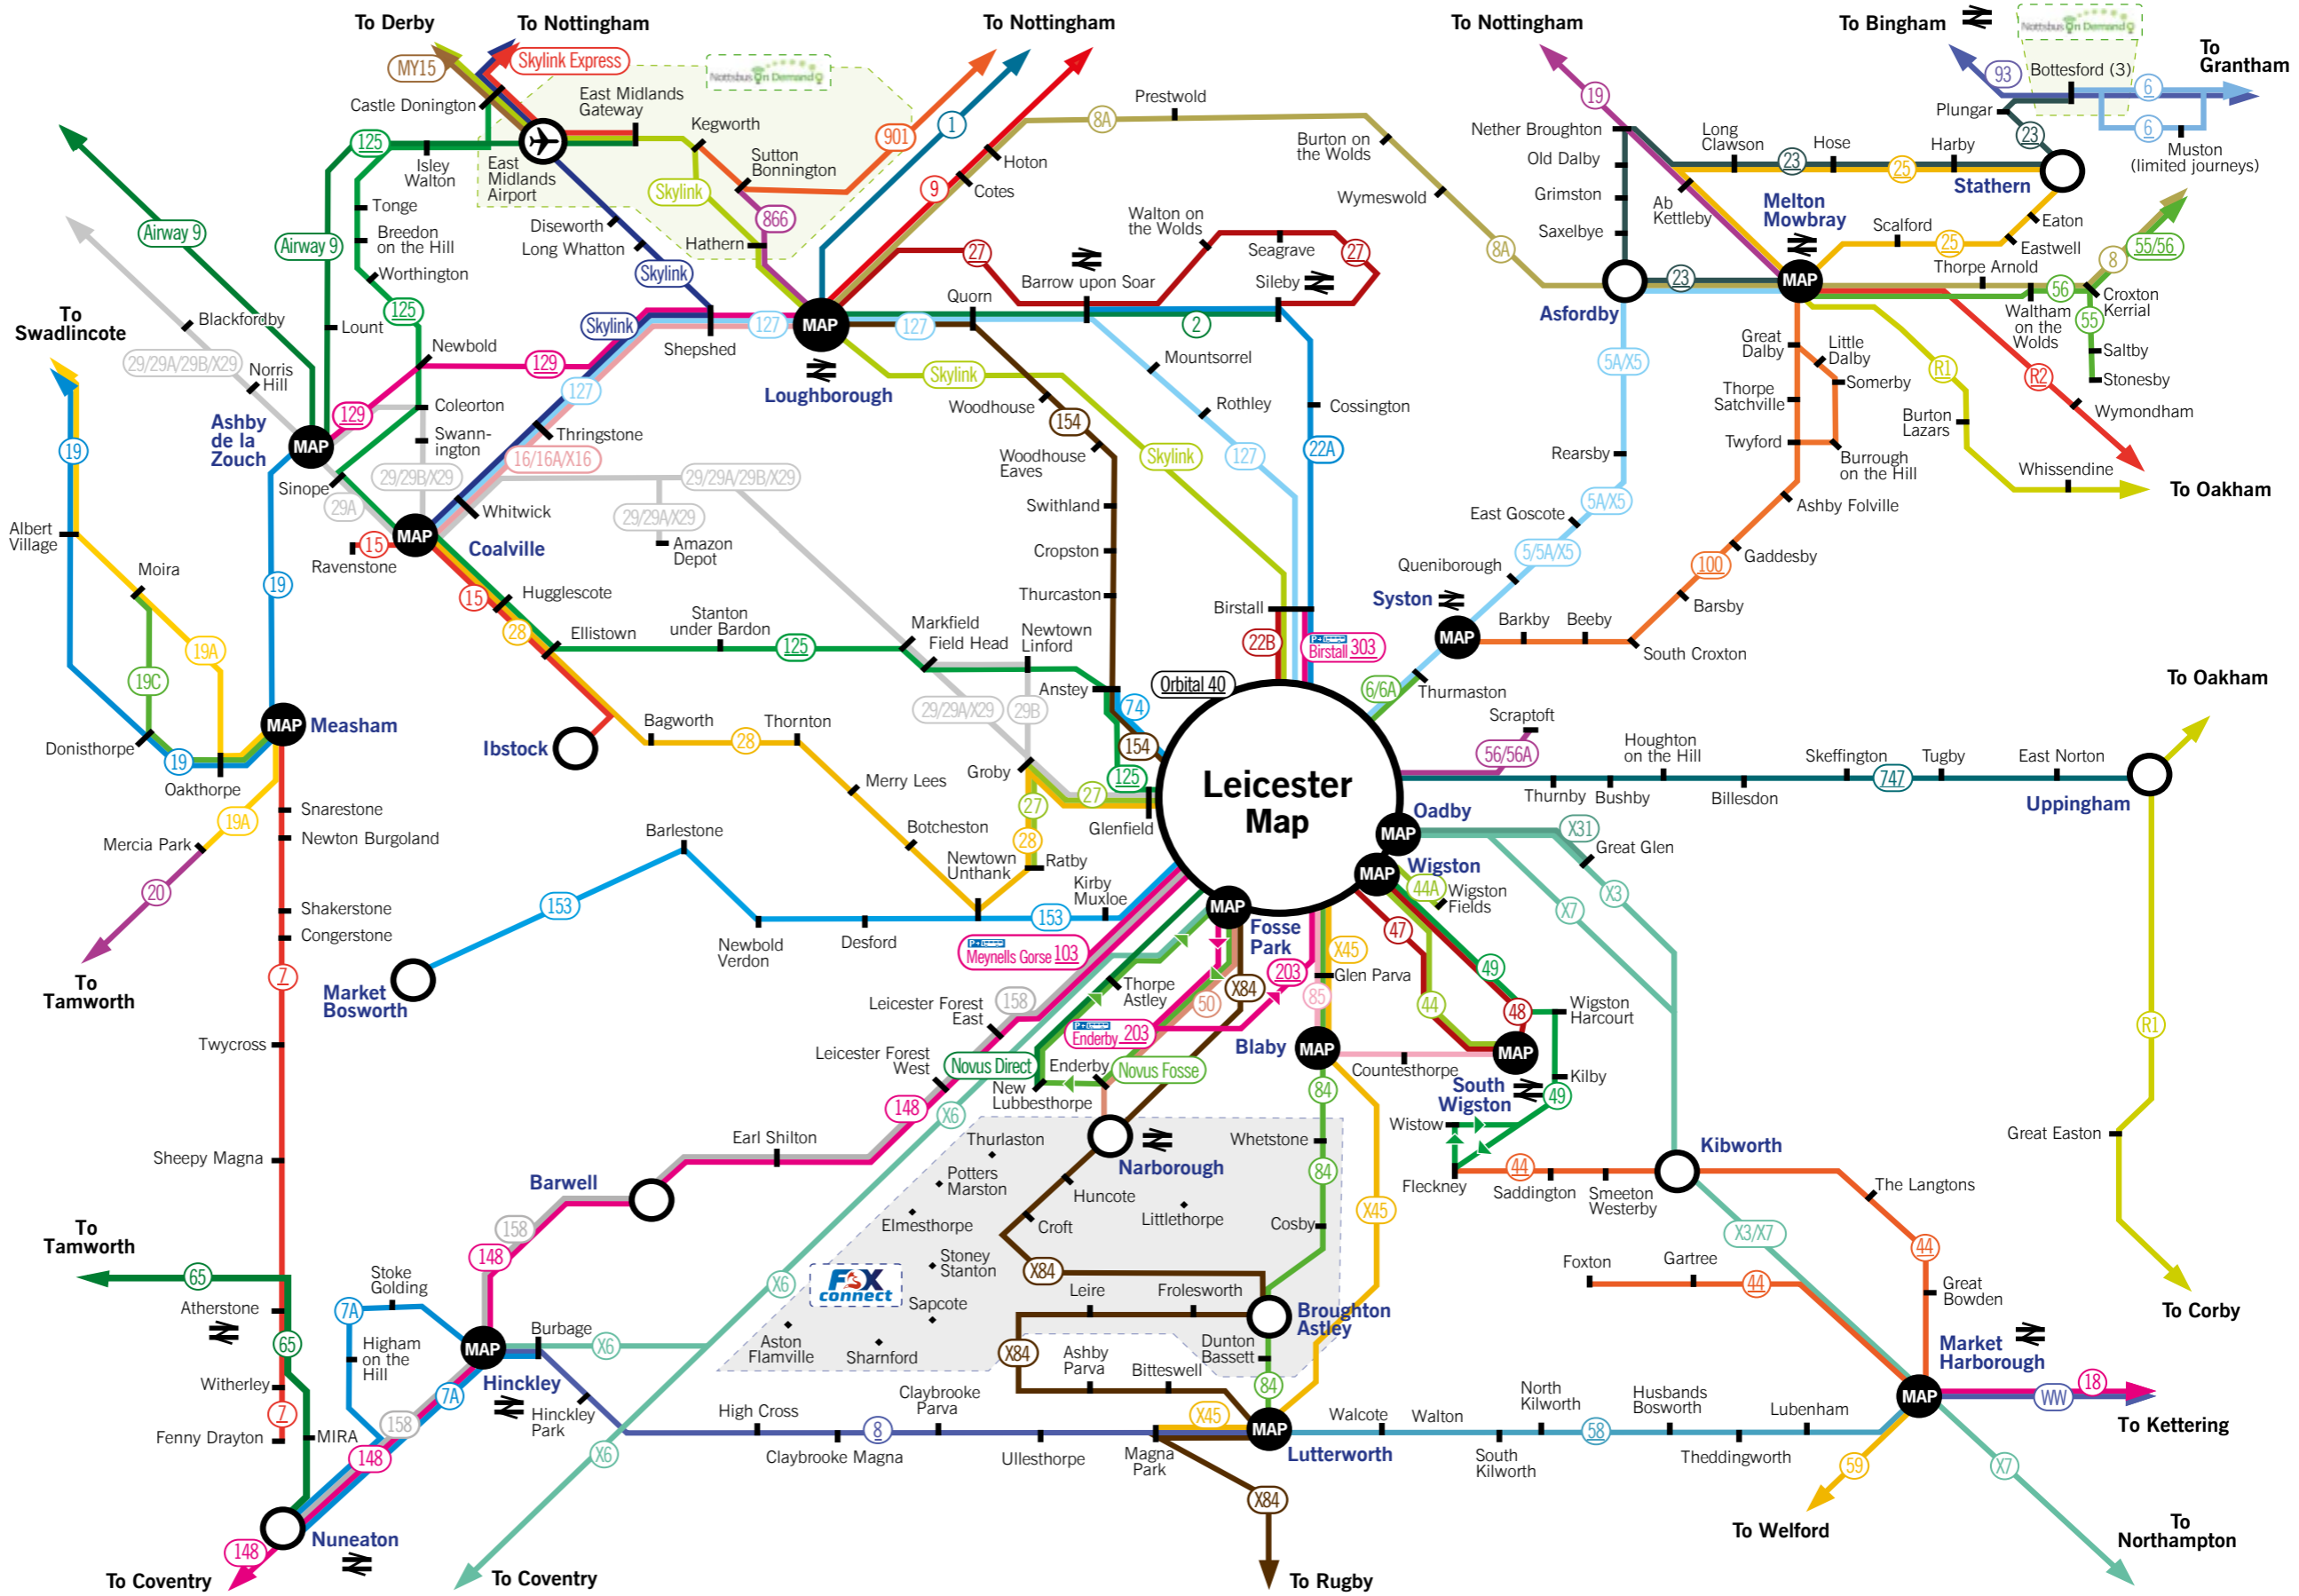

# Leicestershire Network Bus map & guide

June 2024

www.Choose how you move.co.uk

View other local bus guides at  
[www.choosehowyoumove.co.uk/public-transport](http://www.choosehowyoumove.co.uk/public-transport)

Underlined services provided by Leicestershire County Council.

- (1) City bound journeys to run via Wistow Rural Centre.  
(2) Limited Stop

(3) Stops served in Bottesford will be the Railway Station and the two stops located on the High Street close to Queen Street.

(4) Mon-Fri one early AM journey departs Coalville & Thringstone.