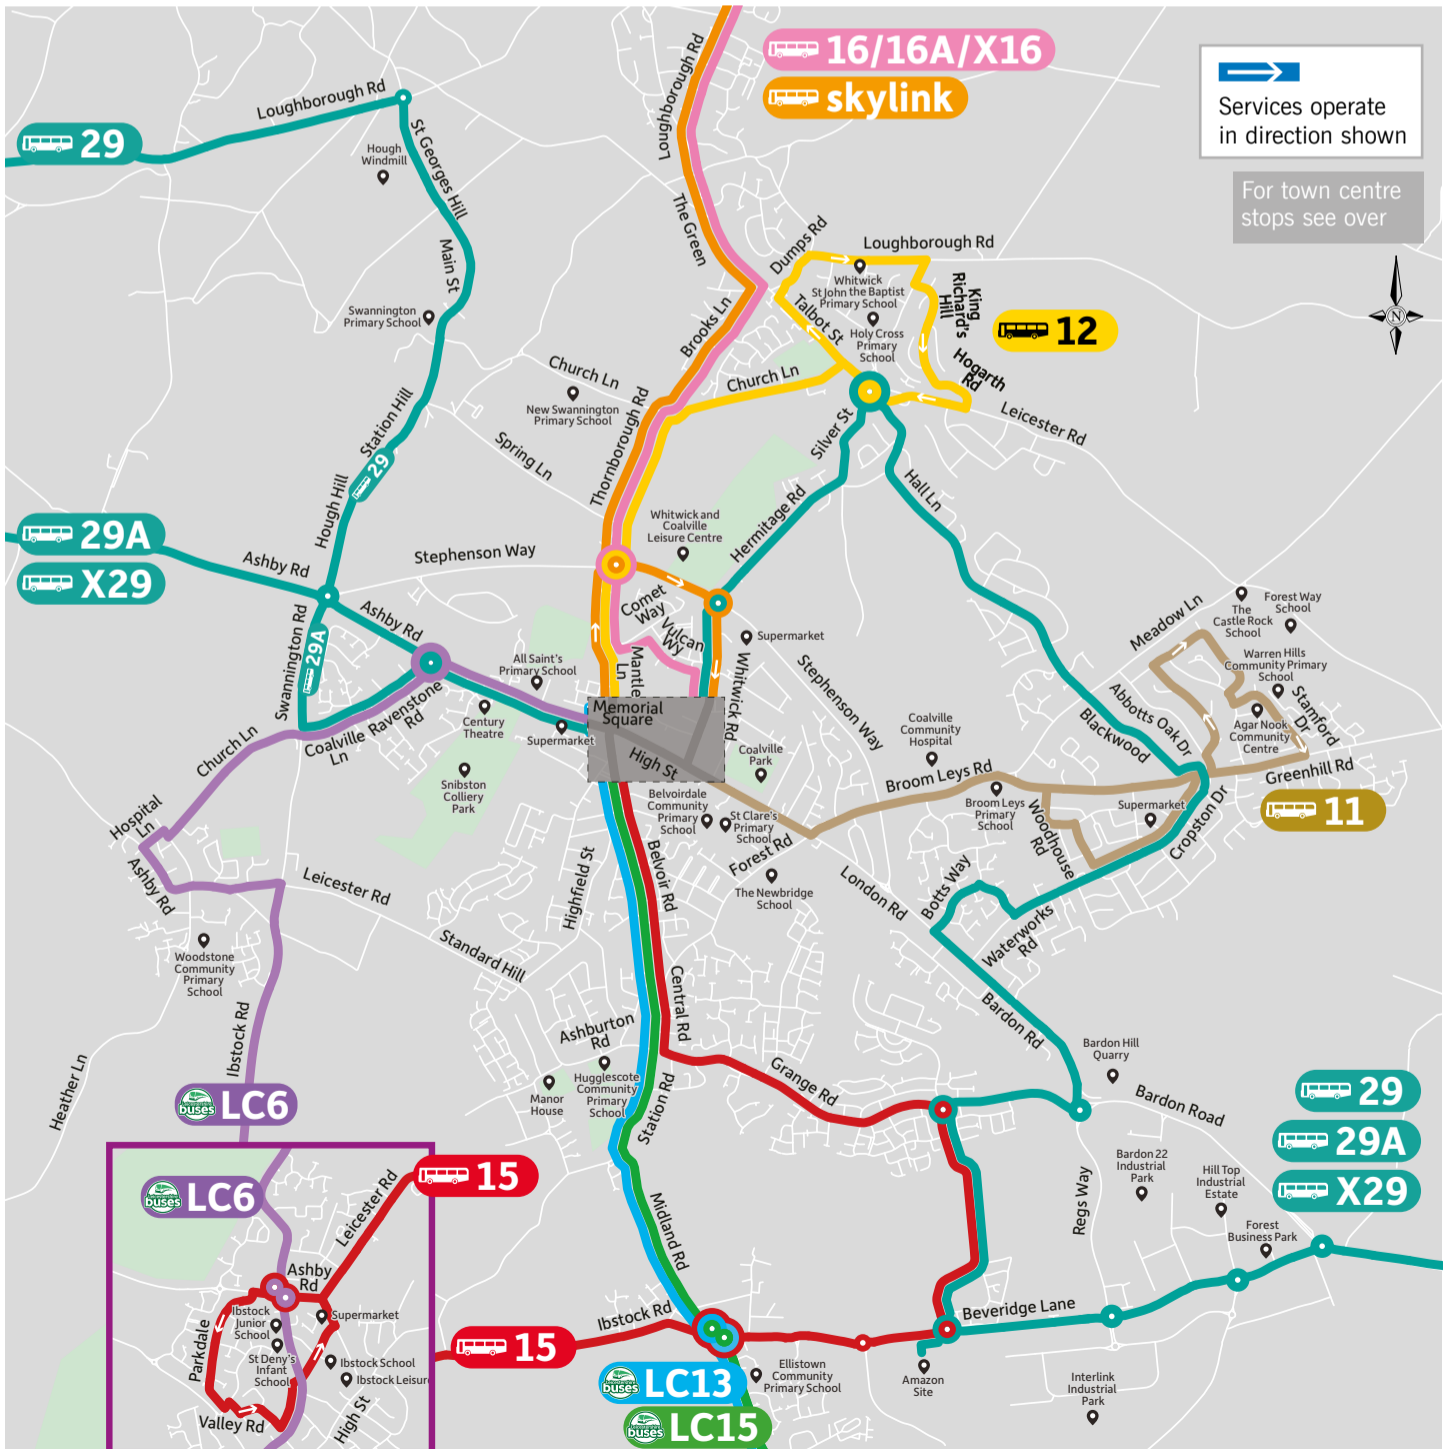

Underlined services are supported by Leicestershire County Council

- | | |
|---|---|
| <p>1 Ashby Road
15
29, 29A, X29 (towards Swadlincote)
SMS code: leijgamt</p> <p>2 Memorial Square
15 (towards Ibstock),
LC6, LC13, LC15, Skylink
SMS code: leijgdtg</p> <p>3 16/16A/X16
SMS code: leijgadt</p> <p>4 12
SMS code: leiamjmt</p> | <p>5 High Street
11, 29, 29A, X29 (towards Leicester)
SMS code: leiajwpd</p> <p>6 Belvoir Road
15 (towards Ibstock),
LC15 (towards Leicester)
SMS code: leimjgdj</p> <p>7 Jackson Street
15
SMS code: leijgdwa</p> <p>8 Ashby Road
15 (towards Ibstock),
SMS code: leimamjw</p> |
|---|---|

KEY

- Bus Stops
- Other Bus Stops

This map shows the main departure points in the town centre.

For the next timetabled departures from a specific bus stop, text the 8 letter SMS code to 84268. Normal text message rates apply and the return text message costs 25p.