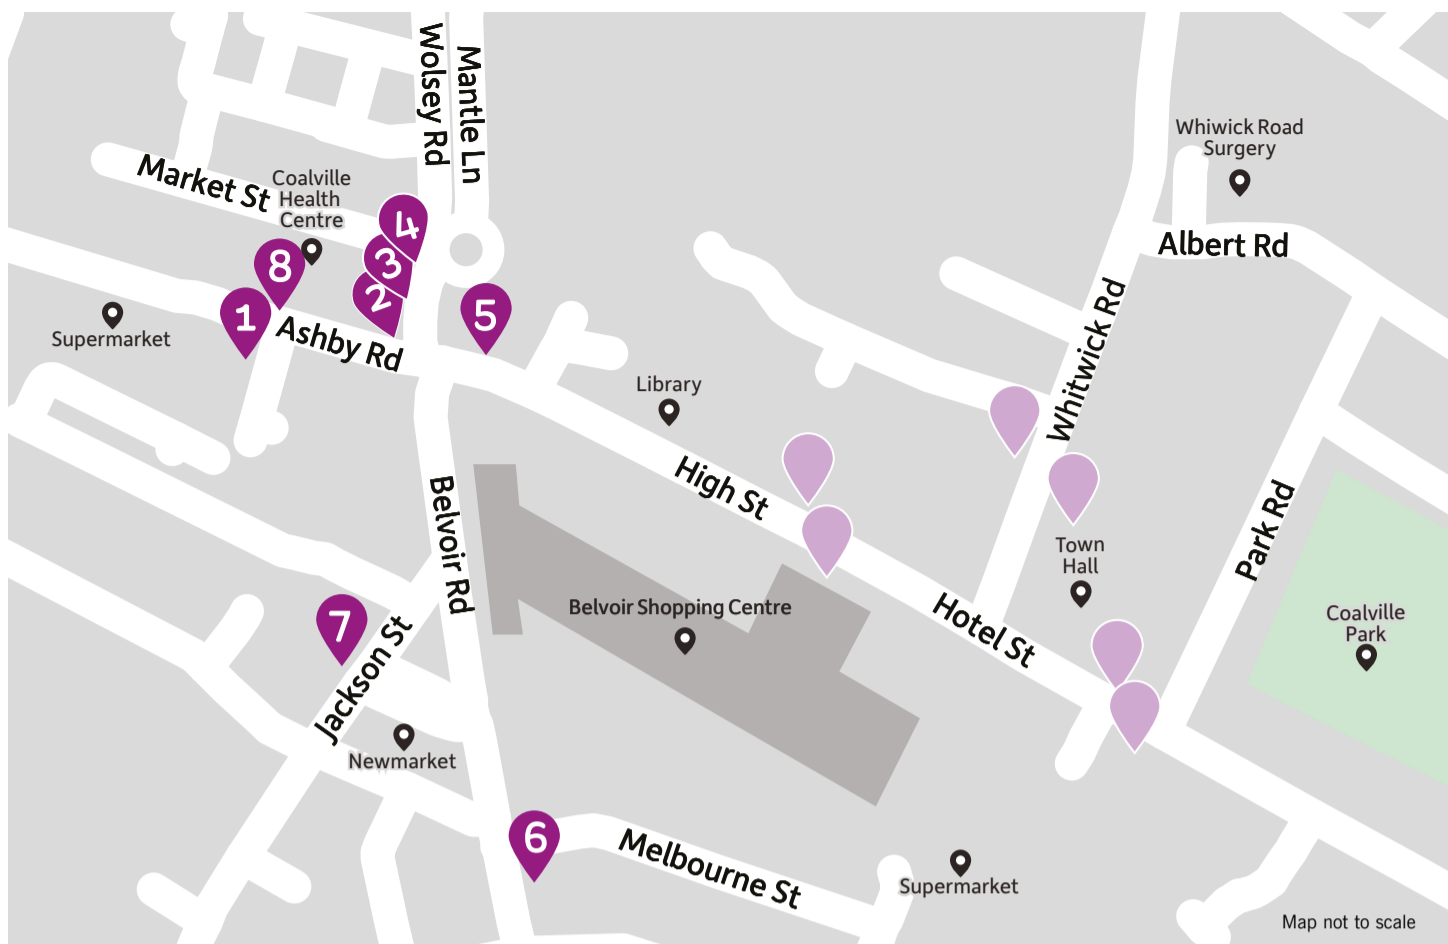

Underlined services are supported by Leicestershire County Council

- | | |
|---|---|
| <p>1 Ashby Road
15
29, 29A, X29 (towards Swadlincote)
SMS code: leijgamt</p> <p>2 Memorial Square
15 (towards Ibstock),
LC6, LC13, LC15, Skylink
SMS code: leijgdtg</p> <p>3 16/16A/X16
SMS code: leijgadt</p> <p>4 12
SMS code: leiamjmt</p> | <p>5 High Street
11, 29, 29A, X29 (towards Leicester)
SMS code: leiajwpd</p> <p>6 Belvoir Road
15 (towards Ibstock),
LC15 (towards Leicester)
SMS code: leimjgdj</p> <p>7 Jackson Street
15
SMS code: leijgdwa</p> <p>8 Ashby Road
15 (towards Ibstock),
SMS code: leimamjw</p> |
|---|---|

KEY

- Bus Stops
- Other Bus Stops

This map shows the main departure points in the town centre.

For the next timetabled departures from a specific bus stop, text the 8 letter SMS code to 84268. Normal text message rates apply and the return text message costs 25p.