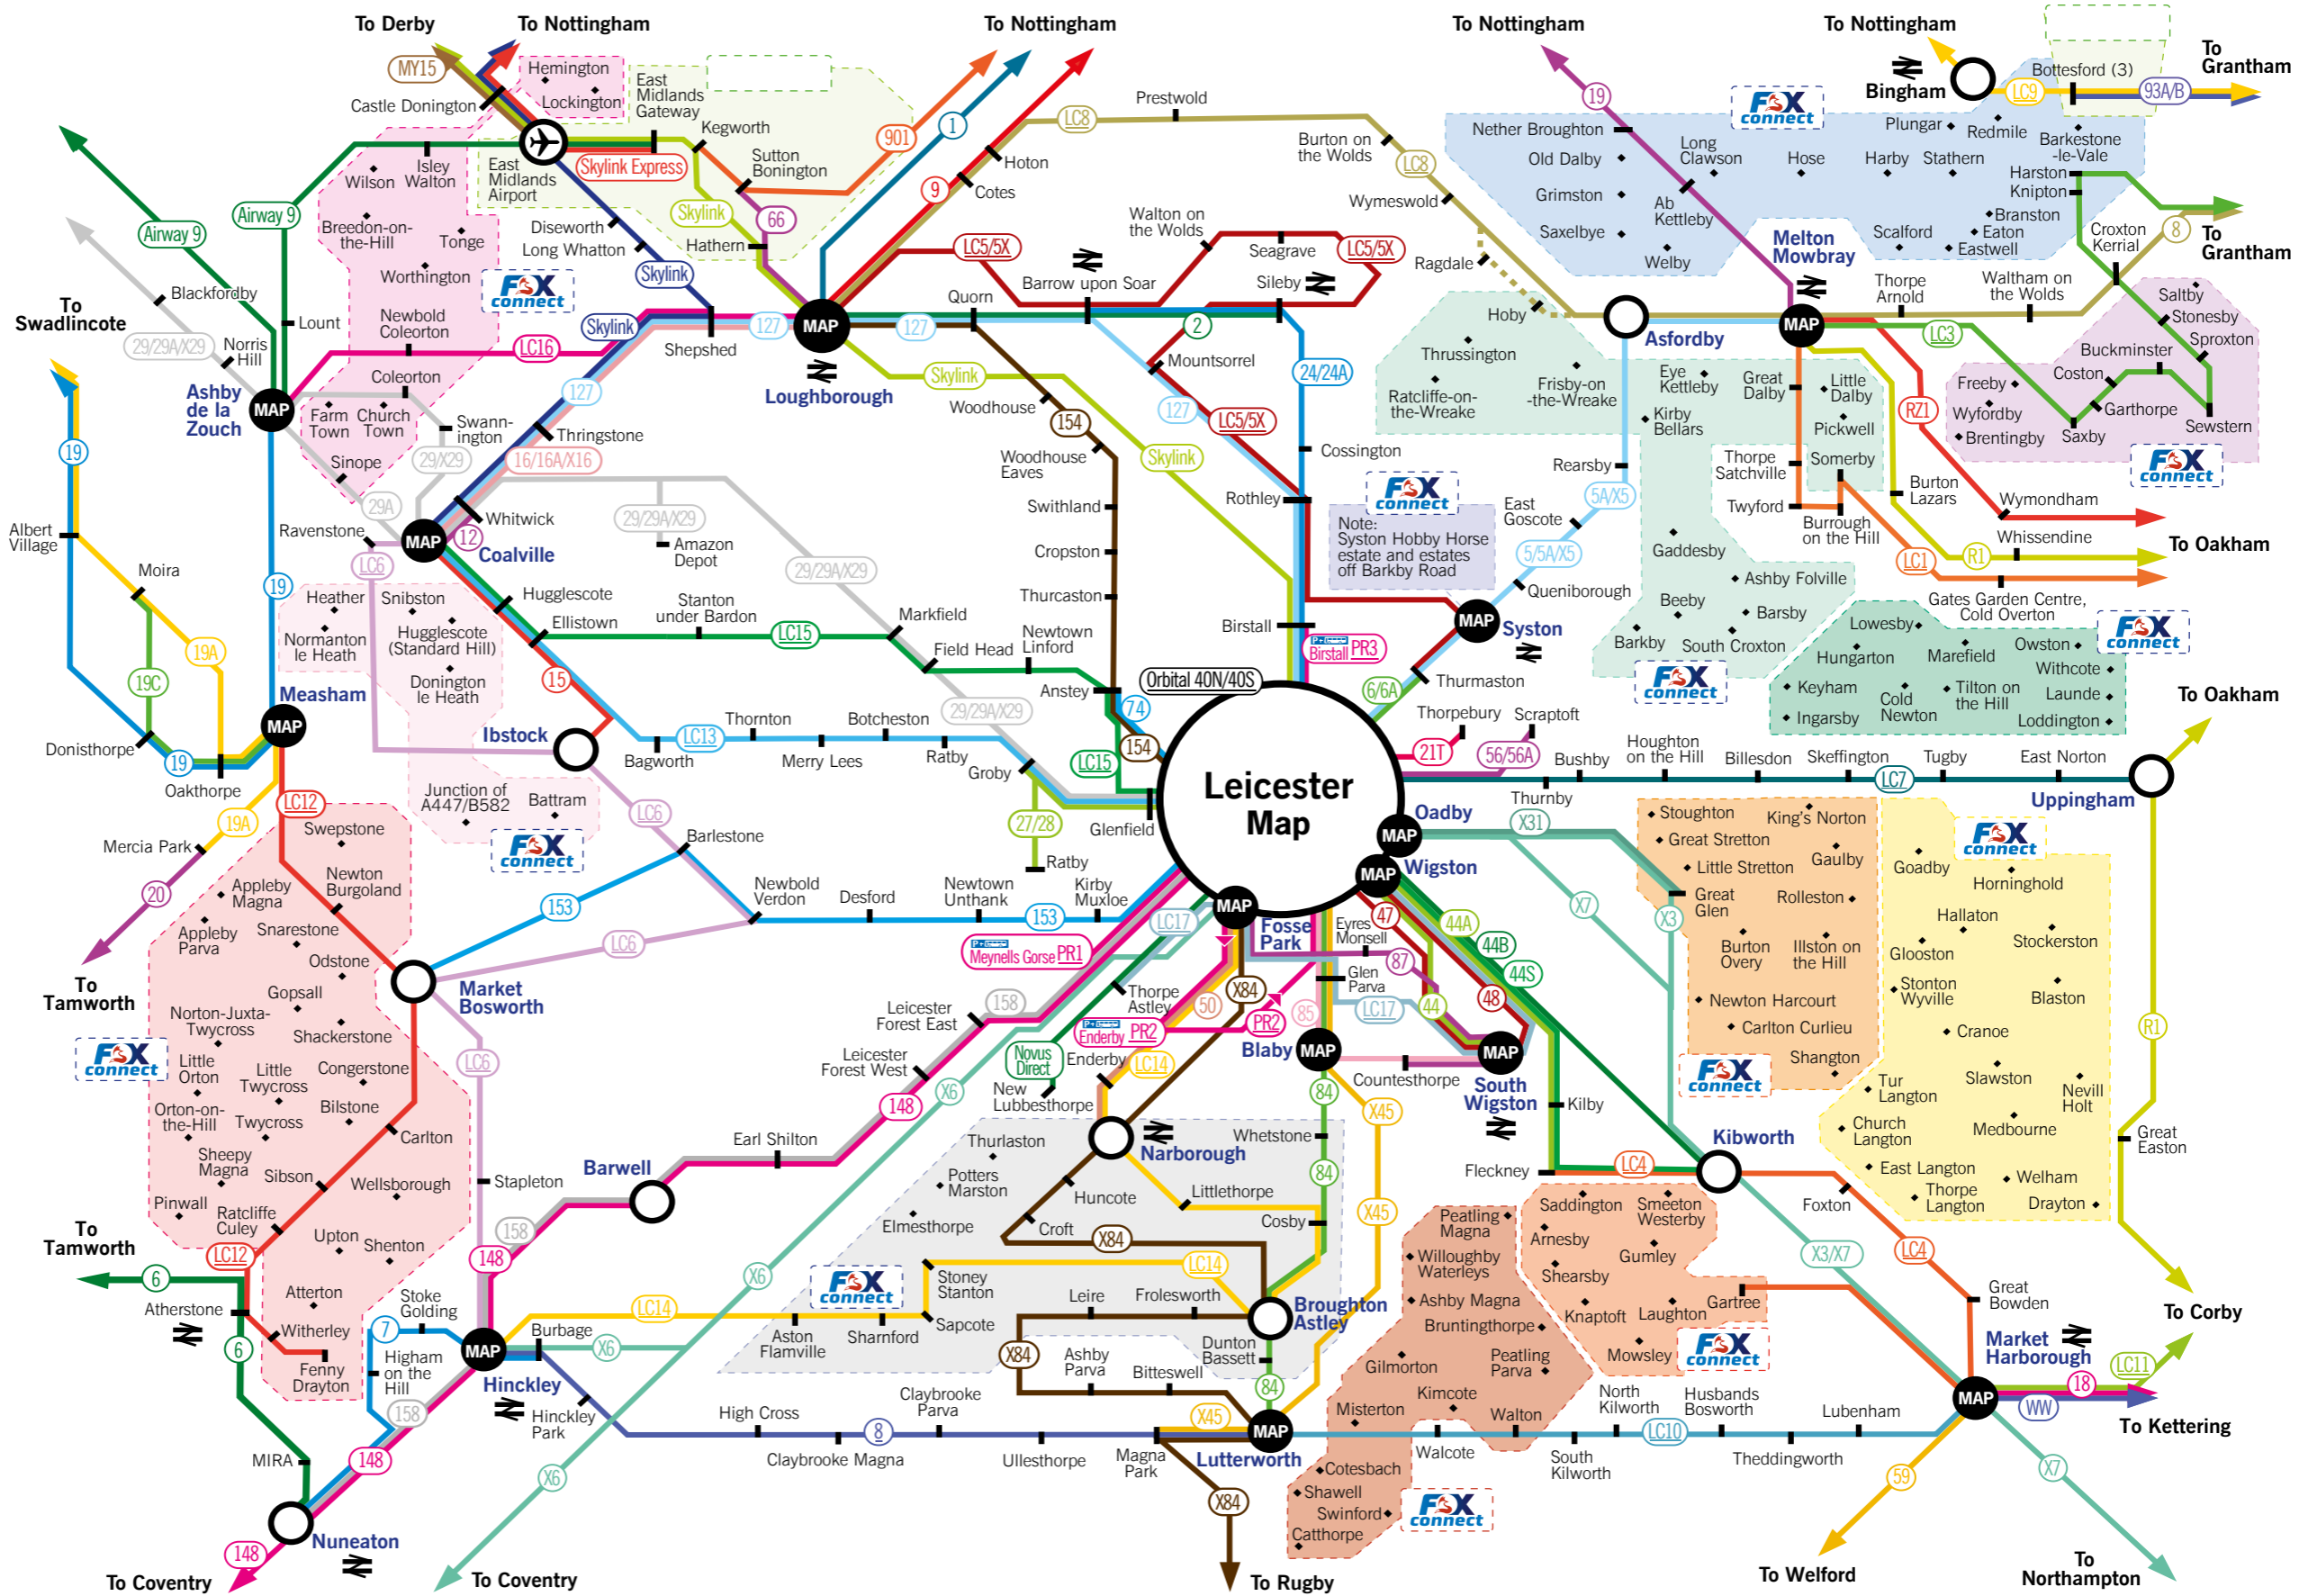

# Leicestershire Network Bus map & guide

April 2026

www.Choosehowyoumove.co.uk

www.Choosehowyoumove.co.uk

View other local bus guides at  
[www.choosehowyoumove.co.uk/public-transport](http://www.choosehowyoumove.co.uk/public-transport)

Underlined services provided by Leicestershire County Council.

(1) Also service 54 one Mon to Sun evening journey.

(2) Mon-Fri one early AM journey departs Coalville & Thringstone.

(3) Limited Stop