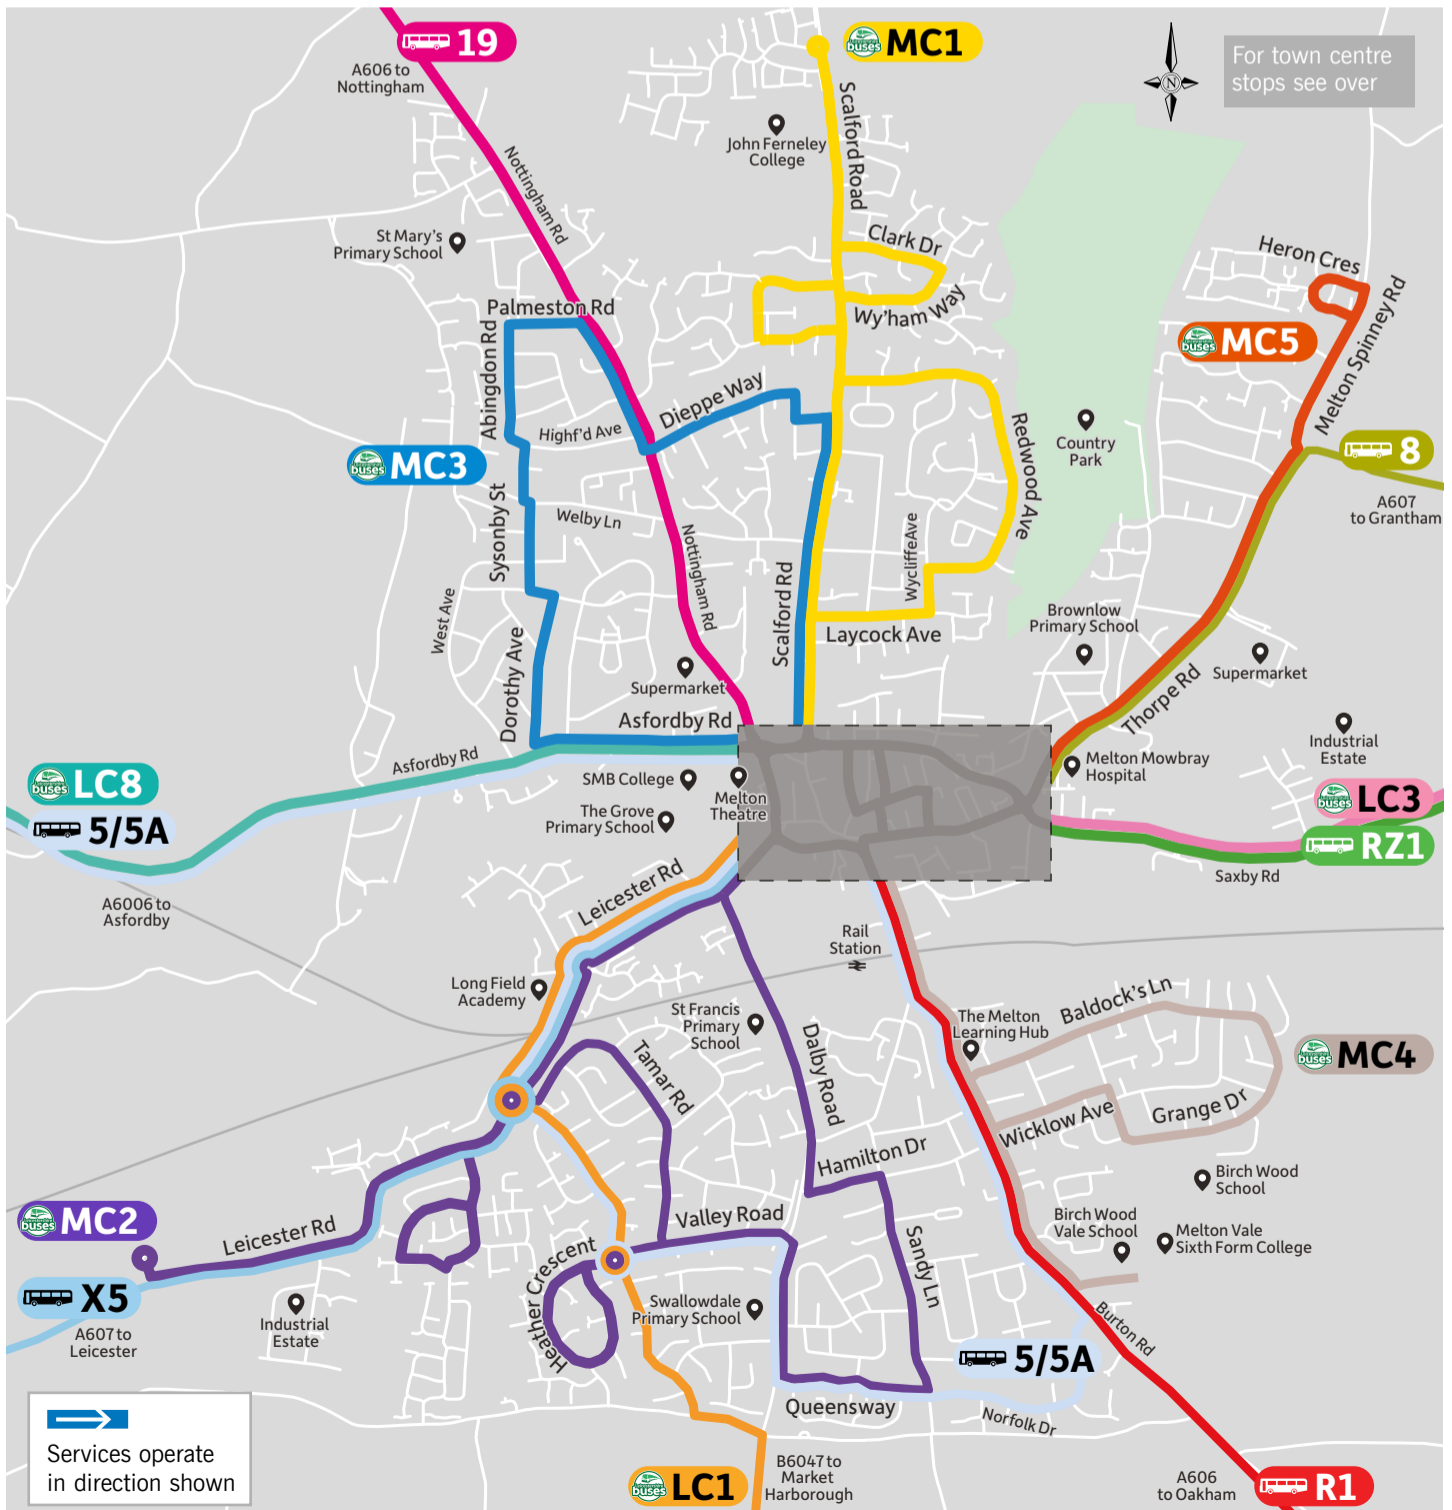

Underlined services are supported by Leicestershire County Council