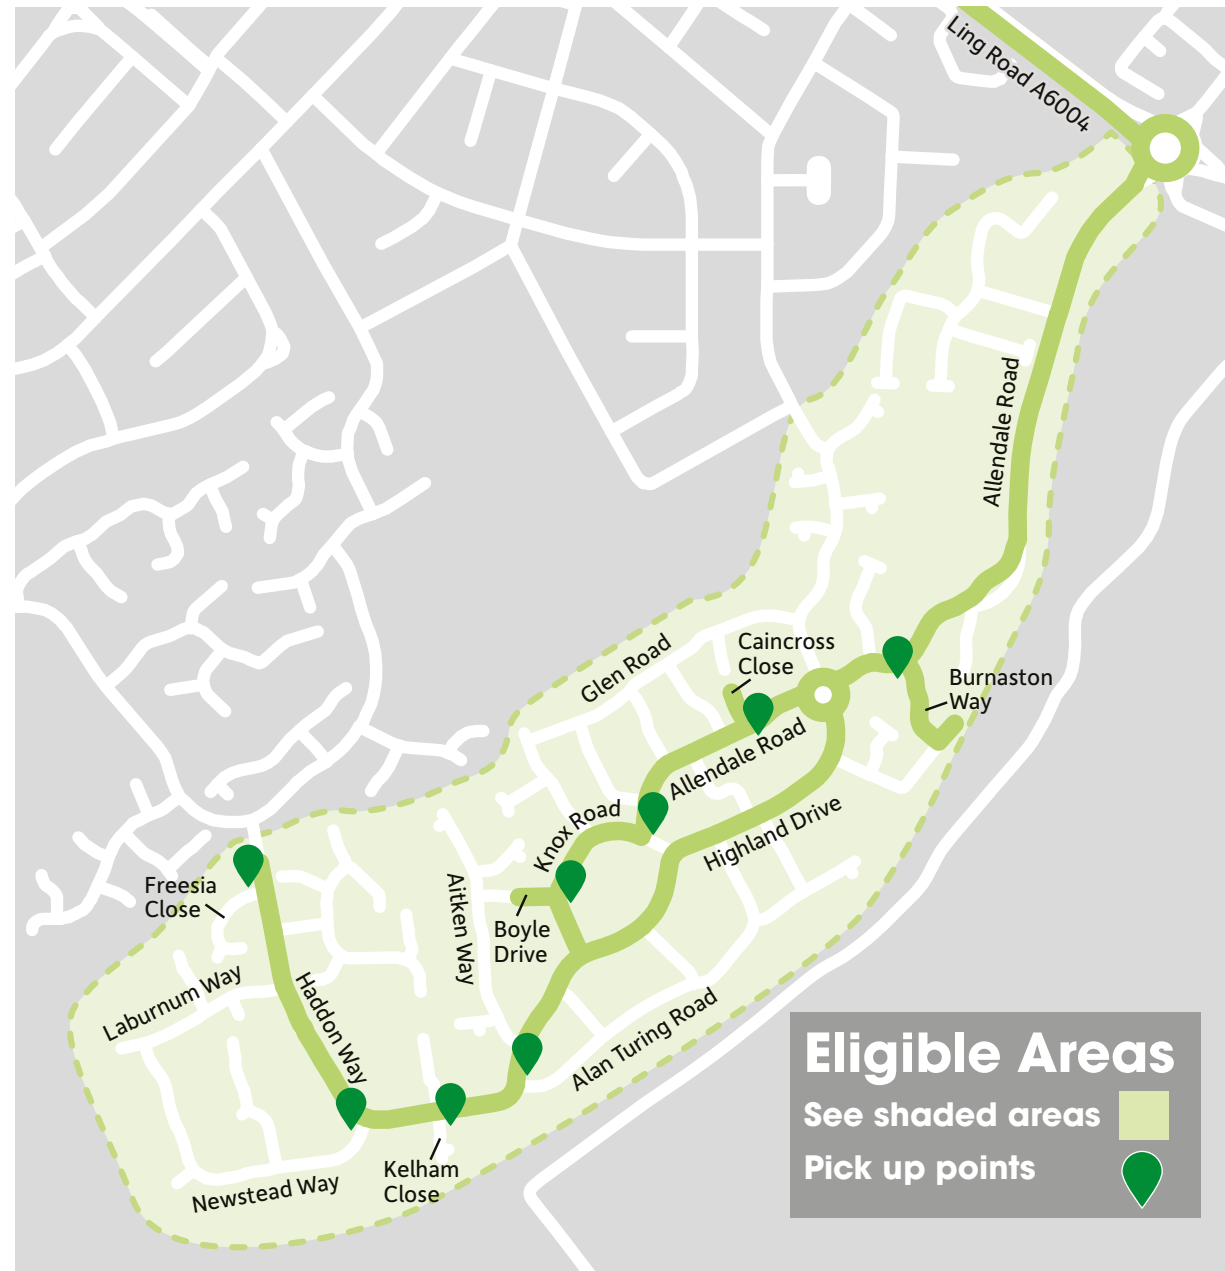

Transport from Grange Park & Haddon Way to Loughborough

Demand Responsive
Transport

Times of operation

Days of operation - Friday & Saturday Evenings

| From Grange Park & Haddon Way | Departure times (approx) | Return times (approx) |
|---------------------------------------|------------------------------------|------------------------------------|
| To Baxter Gate Stand BD, Loughborough | 1800, 1900, 2000, 2100, 2200, 2300 | 1815, 1915, 2015, 2115, 2215, 2315 |

Pick up and drop off points (uses existing bus stops)

- Allendale Road, adj Knox Road
- Allendale Road, adj Burnaston Way
- Knox Road, opp Boyle Drive
- Haddon Way, adj Freesia Close
- Haddon Way, adj Newstead Way
- Haddon Way, adj Kelham Close
- Highland Drive, adj Alan Turing Road
- Allendale Road, opp Caincross Close

The taxi does not operate a fixed route, passengers should pick which bus stop they wish to be collected from at the time the journey is booked.

To book your seat and pick up point simply call Prime Taxis Loughborough on

07886 433667

(by 5pm the day before you wish to travel).

Please note that trips for the stated departure times, will only operate if bookings have been received.

Eligible Areas
See shaded areas 
Pick up points 